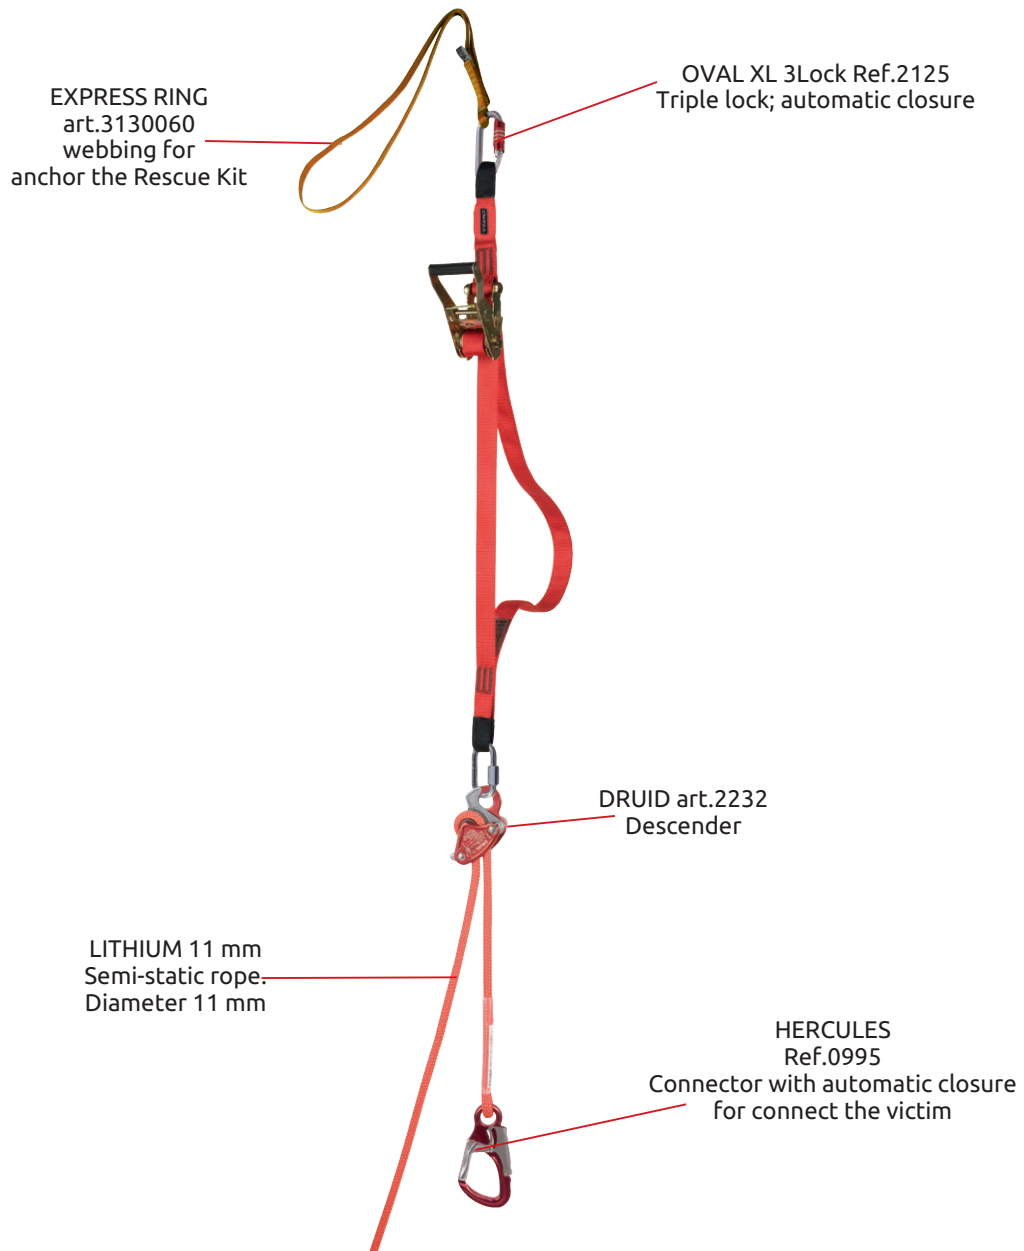

RESCUE KIT DRUID RATCHET

RESCUE KIT

Ref. 3265 - 3266

SELF RESCUE

A fast and easy to use rescue kit that uses the Gravity Rescue Ratchet for lifting an injured person after a fall and then lowering them to the ground using the Druid descender.

Maximum lifting height: 70 cm.

All components are CE certified PPE.

Ref.3265 - 20 m

Ref.3266 - 50 m

Ref.	Product name	Weight		CE
		g	oz	
3265	RESCUE KIT DRUID RATCHET 20 m	3500	123.5	Components
3266	RESCUE KIT DRUID RATCHET 50 m	6300	222.3	Components