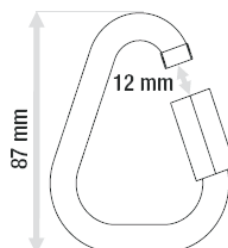

0961 - 0992 DELTA QUICK LINK Ø 10 mm

Delta quick links made of 10mm steel wire.
CE marking including individual serial number.

Two versions available:
ref.0961: zinc plated carbon steel;
ref.0992: stainless steel.

CE EN 362 - EN 12275

GENERAL

MODEL	KN			LOCK	17 mm
0961	40	10	10		
0992	45	10	10		

TECHNICAL SHEET

0961

0992