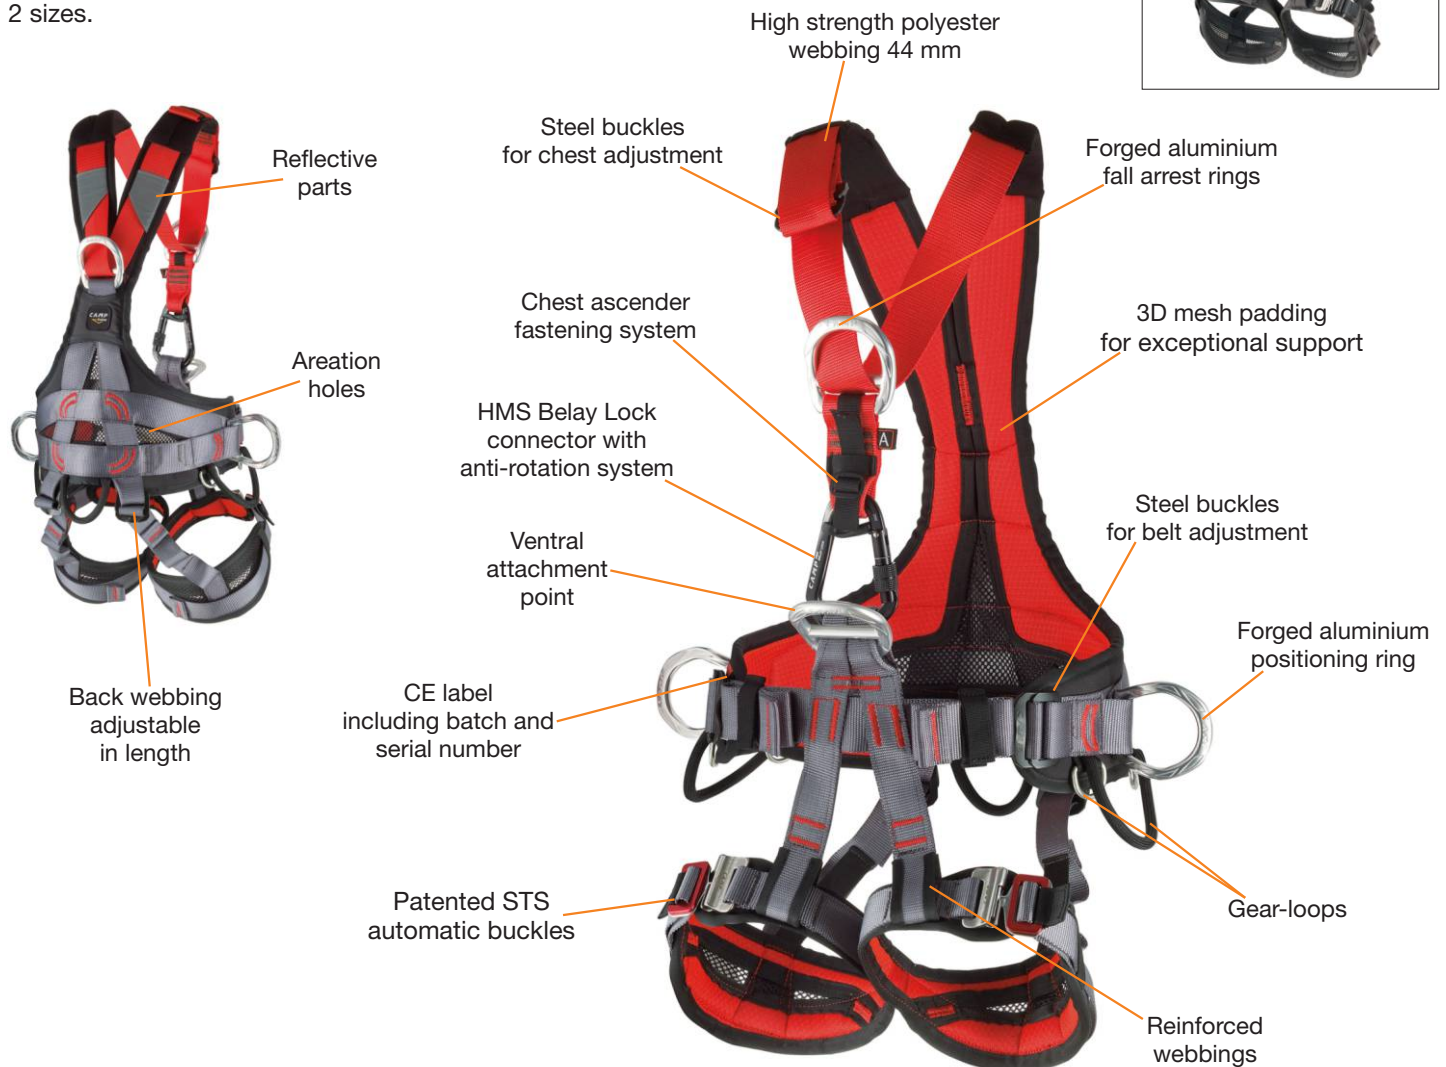

## Ref.094112 GOLDEN TOP EVO ALU

ROPE ACCESS

TEAM RESCUE

TOWERS/INDUSTRY

An incredibly comfortable and supportive full body harness for intensive rope access work. Ergonomic padding wraps around the worker's back and shoulders for exceptional support and ventilation strips on the back and leg loops allow for air flow. Patented ventral attachment features two loops: the upper loop is for attaching a chest harness and chest ascender and the lower loop holds the ventral D-ring for attaching lanyards and rope tools.

Supplied with the patented HMS Belay Lock connector that features an anti-rotation system. Equipped with a keeper strap for securing a chest ascender in a streamlined way.

Patented STS automatic buckles on the leg loops.

5 aluminum alloy attachment points: 1 sternal and 1 dorsal for fall arrest, 1 ventral for suspension and 2 side for positioning and restraint.

2 sizes.

**Golden Top Evo Alu Black 094113**

Ref.	Product name Nombre del producto	Size Tallas	Weight Peso		Waist Cintura	Legs Perneras	Height Altura	CE			EAC	Attachment points Puntos de anclaje
			g	oz	B (cm)	C (cm)	D (cm)	EN 358	EN 361	EN 813		
094112	GOLDEN TOP EVO ALU	S-L	1990	70.2	70-110	45-65	55-75					
094113	GOLDEN TOP EVO ALU BLACK	L-XXL	2090	73.8	80-130	55-75	65-85	•	•	•	•	