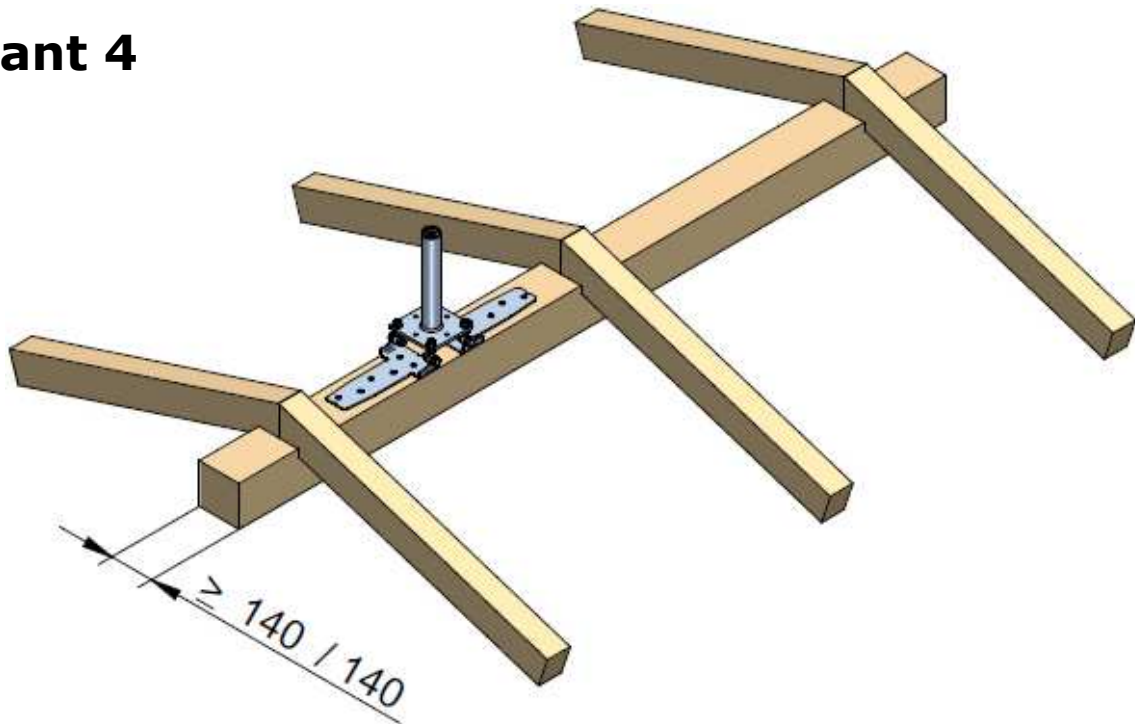

Variant 2

Variant 3

INNOTECH[®] FASTENING SET

BEF 206 RIDGE SUPPORT ADAPTER

Variant 4

DEVELOPMENT & SALES

INNOTECH[®] Arbeitsschutz GmbH

Ehrendorf 4, A-4694 Ohlsdorf, Austria