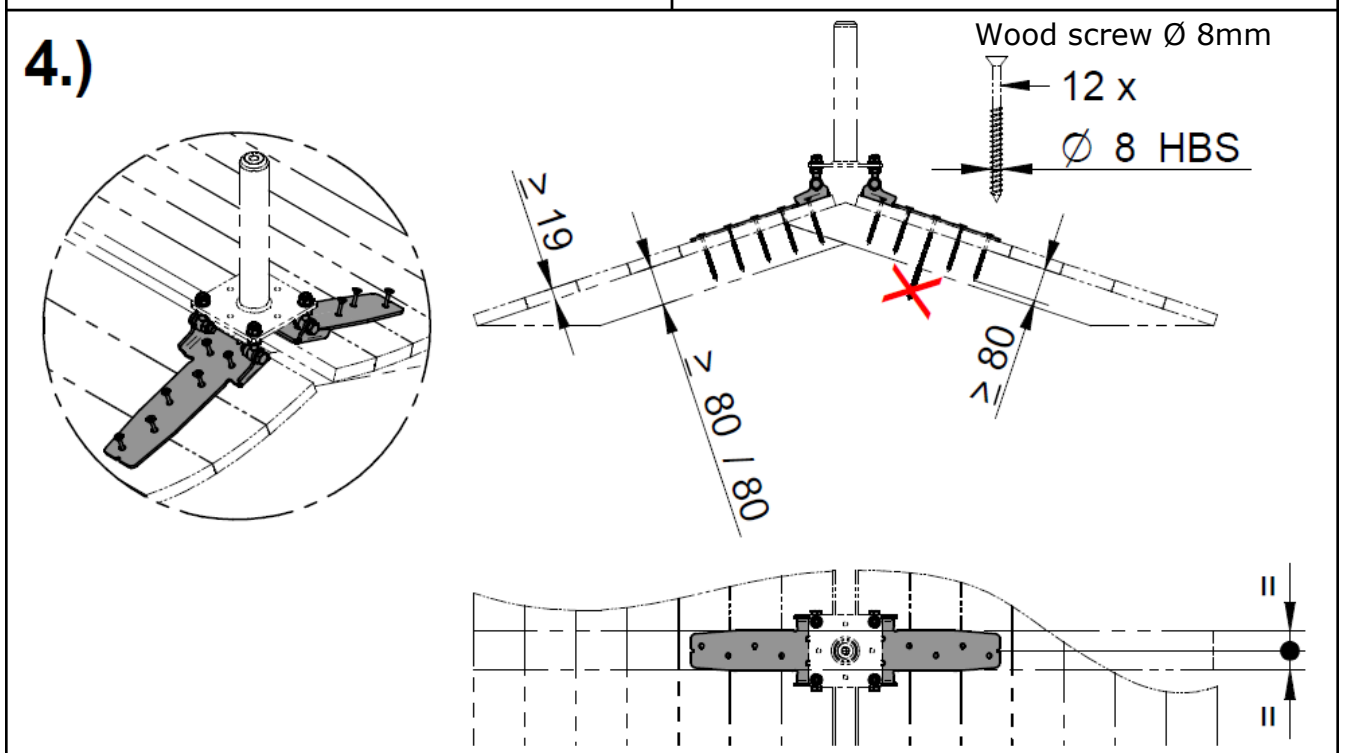

INNOTECH® FASTENING SET

BEF 206 RIDGE SUPPORT ADAPTER

PACKAGING CONTENTS BEF 206:

INSTALLATION MANUAL:

INNOTECH® FASTENING SET

BEF 206 RIDGE SUPPORT ADAPTER

All length specifications in mm!

Variant 1