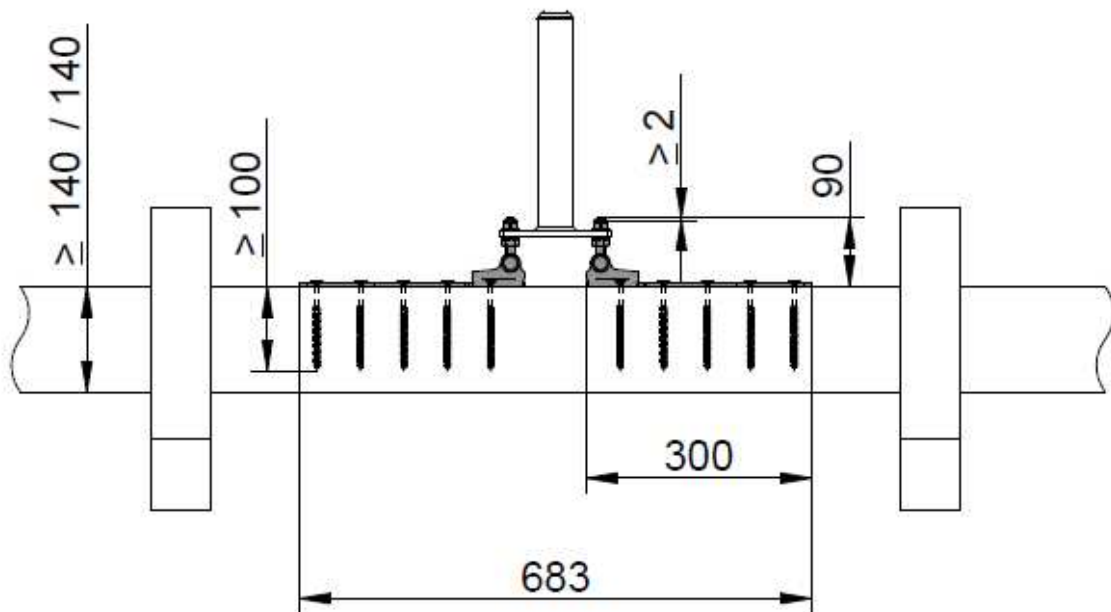

INNOTECH® FASTENING SET

BEF 206 RIDGE SUPPORT ADAPTER

Variant 4

DEVELOPMENT & SALES

INNOTECH® Arbeitsschutz GmbH

Ehrendorf 4, A-4694 Ohlsdorf, Austria

Tel.: +43(0)7612-47600-0 Fax: +43(0)7612-47600-147

Email: office@innotech.at Web: www.innotech.at