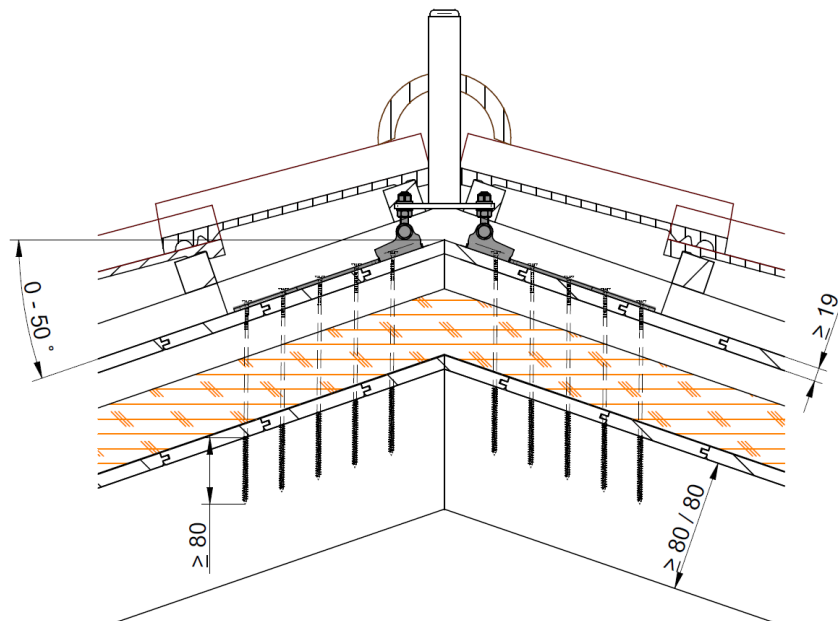

INNOTECH® FASTENING SET

BEF 206 RIDGE SUPPORT ADAPTER

All length specifications in mm!

Variant 1

Variant 2

Variant 3