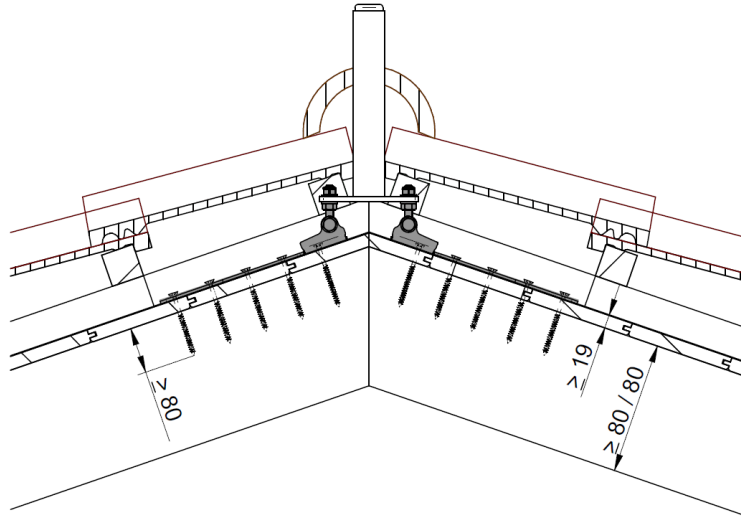

INNOTECH® FASTENING SET

BEF 206 RIDGE SUPPORT ADAPTER

PACKAGING CONTENTS BEF 206:

INSTALLATION MANUAL:

INNOTECH® FASTENING SET

BEF 206 RIDGE SUPPORT ADAPTER

All length specifications in mm!

Variant 1