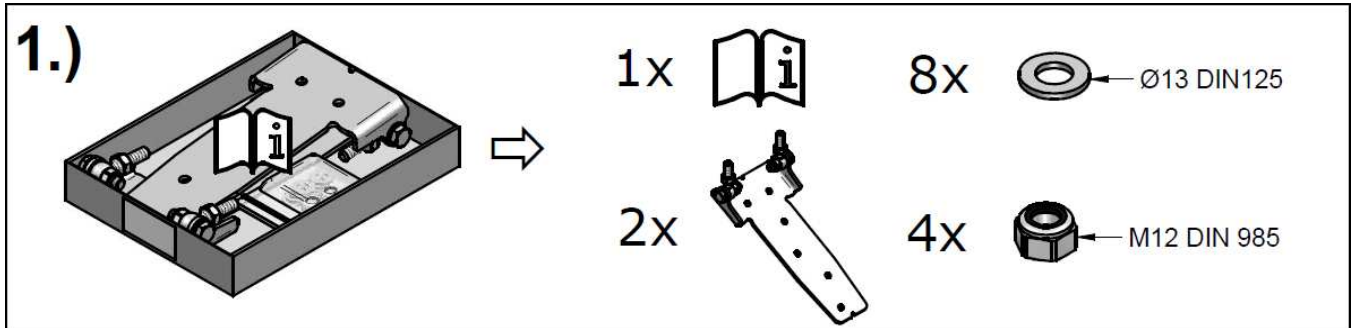

INNOTECH® FASTENING SET

BEF 206 RIDGE SUPPORT ADAPTER

PACKAGING CONTENTS BEF 206:

INSTALLATION MANUAL:

INNOTECH® FASTENING SET

BEF 206 RIDGE SUPPORT ADAPTER

All length specifications in mm!

Variant 1