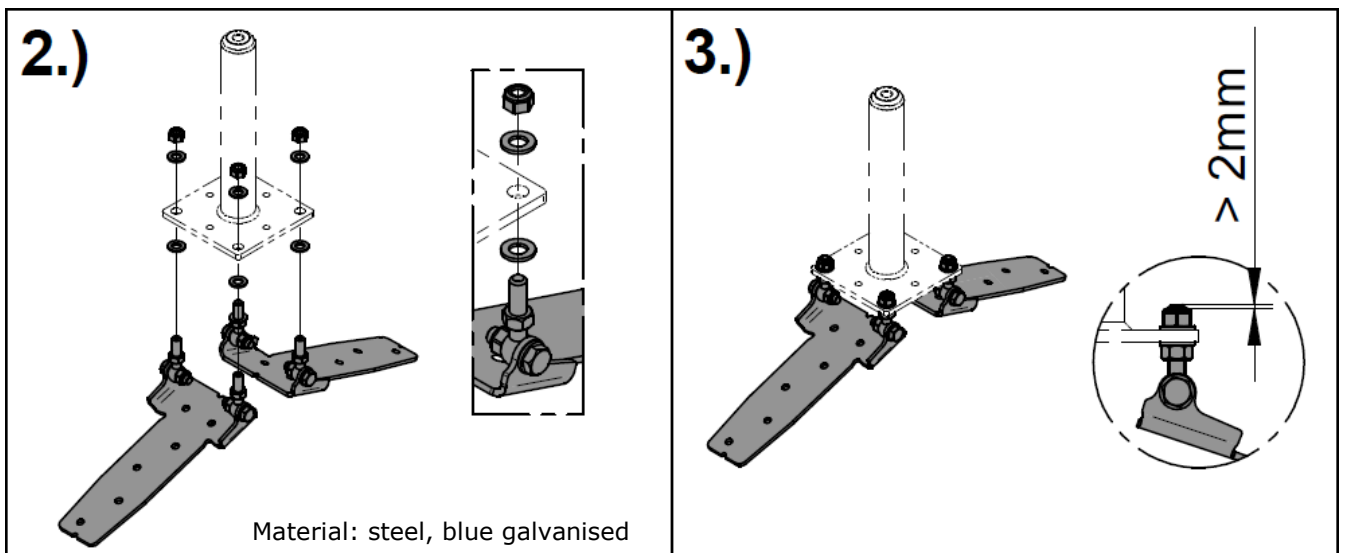

INNOTECH® FASTENING SET

BEF 206 RIDGE SUPPORT ADAPTER

PACKAGING CONTENTS BEF 206:

INSTALLATION MANUAL:

INNOTECH® FASTENING SET

BEF 206 RIDGE SUPPORT ADAPTER

All length specifications in mm!

Variant 1