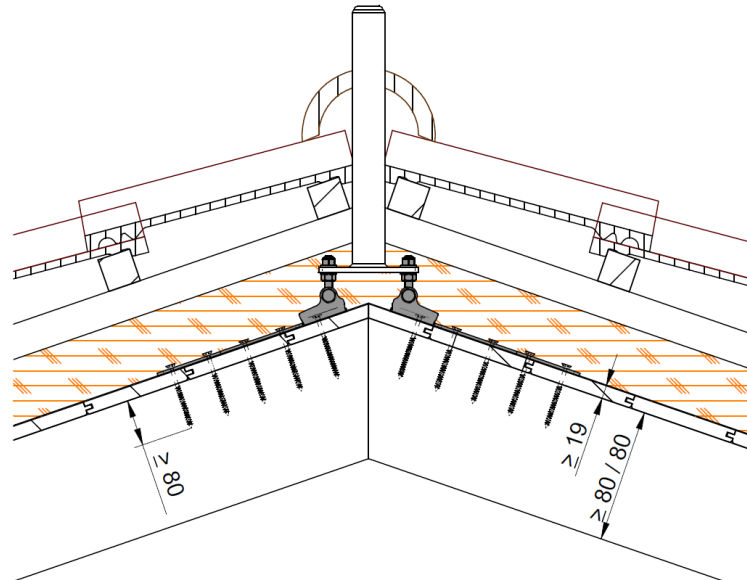

INNOTECH® FASTENING SET

BEF 206 RIDGE SUPPORT ADAPTER

All length specifications in mm!

Variant 1

Variant 2

Variant 3