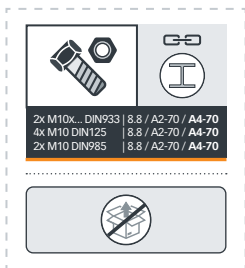

[mm]

[mm]

[mm]

HBS Ø8 x ...

[mm]

[mm]

INNOTECH WEB-APP

INNO|doc