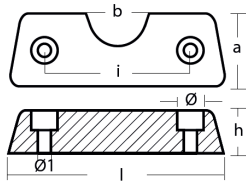

00724

Volvo Penta - Serie 00724

ZN Zinc Brand: Volvo Penta

Volvo Penta Bar for DPX outdrive
Volvo Penta DPX

Product technical specification

COD	kg	lbs		l	a	b	h	i	Ø	Ø1
00724	0.66	1.45	mm	130	45	35	25	85	15	8.50
			inch	5.12	1.77	1.38	0.98	3.35	0.59	0.33

Main features

Catalog page: 289
Where it is installed: Volvo Penta DPX
Original code: 872139
Production method: d
Sold in the kit:

Other information

Barcode: 8033837064077
Boat type: motorboat with sterndrive
Specific: Sterndrive