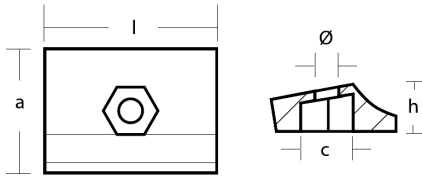

00921

BRP (Omc / Johnson -Evinrude) - Serie 00921

ZN Zinc Brand: BRP (Omc / Johnson
 -Evinrude)

Johnson-Evinrude small plate for engine - Placchetta per fuoribordo Johnson - Evinrude
 Johnson

Product technical specification

COD	kg	lbs		l	a	c	h	Ø1
00921	0.06	0.12	mm	37	26	10	12	5.50
			inch	1.46	1.02	0.39	0.47	0.22

Main features

Catalog page: 208

Where it is installed: Johnson/Evinrude 8- 9,9 - 15 HP
 4-stroke

Original code: 338635

Production method: d

Sold in the kit:

Other notes: sold as a single two required

Other information

Barcode: 8033837064787

Boat type: motorboat with outboard

Specific: outboard