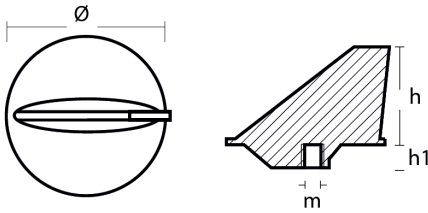

01101

Yamaha - Serie 01101

ZN Zinc Brand: Yamaha

Yamaha Trim Tab anode - Pinna per fuoribordo Yamaha
Yamaha 55 HP

Product technical specification

COD	kg	lbs		h	h1	Ø	m
01101	0.46	1.00	mm	61	19	91	
			inch	2.40	0.75	3.58	10x1,25 mm

Main features

Catalog page: 304
Where it is installed: Yamaha 55 HP
Original code: 679-45251-00
Production method: d
Sold in the kit:

Other information

Barcode: 8033837065067
Boat type: motorboat with outboard
Specific: outboard