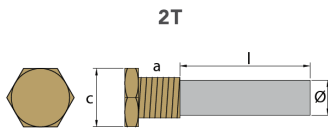

02353TP

Lombardini - Serie 02353

 **Brass Brand: Lombardini**

Lombardini brass plug 18X1,5

Product technical specification

COD	kg	lbs		a	b	c
02353TP	0.04	0.08	mm	18x1.5	10	24
			inch		0.39	0.94

Main features

Catalog page: 227

Alias: 02010/99TP

Production method: m

Other notes: Plug only - Solo Tappo ottone

Other information

Barcode: 8033837068570

Boat type: Sailing boat

Specific: Brass plug