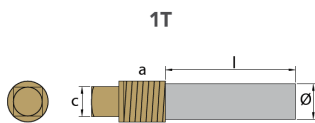

00714T

Volvo Penta - Serie 00714

 **ZN + Brass Brand: Volvo Penta**

Volvo Penta pencil anode Ø15 L.40 with brass plug th.1/2" Bspt

Product technical specification

COD	kg	lbs		a	l	c	Ø	other info
00714T	0.08	0.18	mm inch	1/2" gas conico (bspt)	30 1.18	13 0.51	15 0.59	complete

Main features

Catalog page: 286
Original code: 838929
Production method: d

Other information

Barcode: 8033837063933
Boat type: motorboat with Inboard engine
Specific: Pencil complete with plug
Quantity per box: 838929