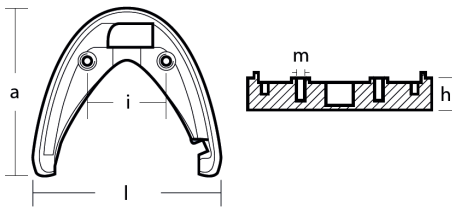

01120

Yamaha - Serie 01120

ZN Zinc Brand: Yamaha

Yamaha Horseshoe anode - Placca per motori Yamaha
 Yamaha sterndrive (1989-1990)

Product technical specification

COD	kg	lbs		l	a	h	i	m
01120	0.92	2.03	mm inch	155 6.10	139 5.47	30 1.18	65 2.56	M8 mm

Main features

Catalog page: 311
Where it is installed: Yamaha sterndrive (1989-1990)
Original code: 6T5-45373-00
Production method: d
Sold in the kit:

Other information

Barcode: 8033837065258
Boat type: motorboat with outboard
Specific: outboard