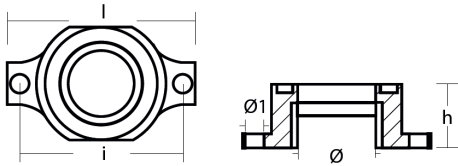

00915

BRP (Omc / Johnson -Evinrude) - Serie 00915

ZN Zinc Brand: BRP (Omc / Johnson
-Evinrude)

Johnson - Evinrude prop shaft Anode - Anodo per elica fuoribord Johnson Evinrude
Johnson Evinrude 40-50 HP (1990-2005)

Product technical specification

COD	kg	lbs		l	h	i	\varnothing	$\varnothing 1$
00915	0.16	0.34	mm inch	77 3.03	27 1.06	65 2.56	26 1.02	8 0.31

Main features

Catalog page: 206

Where it is installed: Johnson Evinrude 40-50 HP
(1990-2005)

Original code: 398873

Production method: m

Sold in the kit:

Other information

Barcode: 8033837064725

Boat type: motorboat with sterndrive

Specific: Sterndrive