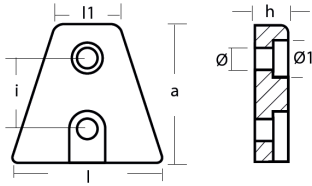

00723

Volvo Penta - Serie 00723

ZN Zinc Brand: Volvo Penta

Volvo Penta Plate for DPX outdrive
 Volvo Penta DPX

Product technical specification

COD	kg	lbs		l	l1	a	h	i	Ø	Ø1
00723	0.22	0.47	mm	60	26	56	14	28	7	13
			inch	2.36	1.02	2.20	0.55	1.10	0.28	0.51

Main features

Catalog page: 289
Where it is installed: Volvo Penta DPX
Original code: 876638
Alias: 02463
Production method: m
Sold in the kit:

Other information

Barcode: 8033837064060
Boat type: motorboat with sterndrive
Specific: Sterndrive