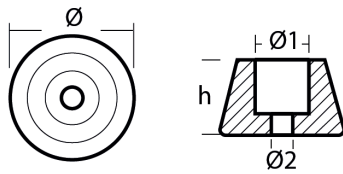

02451

Kamewa - Rolls Royce - Serie 02451

ZN Zinc Brand: Kamewa - Rolls Royce

Kamewa large washer anode - Rondella grande per motori Kamewa
 Kamewa Jet FF375S ; FF550

Product technical specification

COD	kg	lbs		h	Ø	Ø1	Ø2	Ø4
02451	0.72	1.59	mm inch	42 1.65	70 2.76	50 1.97	13 0.51	cambiare A con Ø2 e B con Ø1

Main features

Catalog page: 360
Where it is installed: Kamewa Jet FF375S ; FF550
Original code: 10108210
Production method: m
Sold in the kit:

Other information

Barcode: 8033837066620
Boat type: Hydrofoils and hydrojet engine boats
Specific: Hydrojet