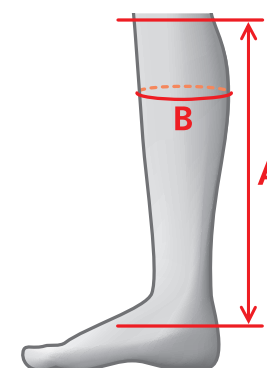

02245 SHORT / WIDE: SIZE 37-41

02246 TALL / REGULAR SIZE: 37-43

02247 TALL / NARROW SIZE: 37-43

SIZE CHARTS - LEGGINGS

MEASUREMENTS – WILD RIVER

REGULAR - REGULAR			REGULAR - WIDE			REGULAR - NARROW			SHORT - REGULAR		
SIZE A	B		SIZE A	B		SIZE A	B		SIZE A	B	
36	42	33-36	37	44	38-42	36	44	31-34	36	40	33-36
37	44	34-37	38	45	39-43	37	45	31-34	37	41	34-37
38	45	35-38	39	46	40-44	38	45	32-35	38	42	35-38
39	46	36-39	40	46	41-45	39	46	33-36	39	43	36-39
40	46	37-40	41	46	42-46	40	47	34-37	40	43	36-39
41	46	38-41	42	47	43-47	41	48	35-38	41	44	37-40
42	47	39-42	43	47	44-48	42	49	36-39			
43	47	40-43	44	48	44-48	43	50	37-40			
44	48	40-43	45	49	45-49						
45	49	41-44	46	50	46-50						
46	50	42-45									

02195 REGULAR/REGULAR 36-46

02196 REGULAR/WIDE 37-46

02231 REGULAR/NARROW 36-43

02197 SHORT/REGULAR 36-41

MEASUREMENTS – SOFT RIDER LEGGINGS

SIZE	A	B
XXS	35	30-35
XS	36	32-37
S	37	34-39
S/W	37	37-42
M	39	35-40
L	40	37-42
XL	42	38-43
XXL	43	40-45

07285 XXS-XXL

MEASUREMENTS – VEGANZA LEGGINGS

SIZE (CM)	A	B	
S	38	32-34	S = SHORT
S/W	39	37-39	S/W = SHORT/WIDE
R/N	39	34-36	R/N = REGULAR/NARROW
R/R	40	36-38	R/R = REGULAR/REGULAR
L	41	38-40	L = LONG
XL	43	40-42	XL = EXTRA LONG