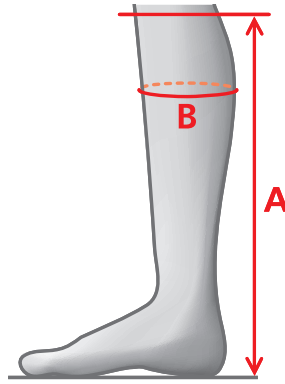

REGULAR - REGULAR

SIZE (CM)	UK	US	A	B
33/34	1/2	2/3	34	28-29
34/35	2/2,5	3/4	36	29-30
35/36	2,5/3,5	4/5	38	30-31
36/37	3,5/4	5/6	41	31-32
37/38	4/5	6/7	42	32-33
38/39	5/5,5	7/8	43	33-34
39/40	5,5/6,5	8/9	44	34-35

REGULAR - WIDE

SIZE (CM)	UK	US	A	B
36/37	3,5/4	5/6	41	32-33
37/38	4/5	6/7	42	33-34
38/39	5/5,5	7/8	43	34-35
39/40	5,5/6,5	8/9	44	35-36

02236 REG/REG 33/34-39/40
02237 REG/WIDE 36/37-39/40

MOUNTAIN HORSE®

SIZE CHARTS - YOUTH

MEASUREMENTS – VENICE YOUNG

REGULAR - REGULAR

SIZE	A	B
35/36	38	29-30
36/37	40	30-31
37/38	42	31-32
38/39	42	32-33
39/40	43	33-34
40/41	45	33-34
41/42	47	34-35

01426 35-41

MEASUREMENTS – SOFT RIDER LEGGINGS JR