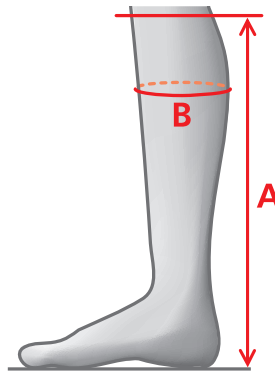

SIZE CHARTS - TALL BOOTS

MEASUREMENTS – SNOWY RIVER

REGULAR - REGULAR			REGULAR - WIDE		
SIZE	A	B	SIZE	A	B
36	42	32-35	37	44	38-41
37	44	34-37	38	45	39-42
38	45	35-38	39	46	40-43
39	46	36-39	40	46	41-44
40	46	37-40	41	46	42-45
41	46	38-41	42	47	43-46
42	47	39-42			
43	47	40-43			

02005 REGULAR/REGULAR 36-43
02006 REGULAR/WIDE 37-42

MEASUREMENTS – VEGANZA

REGULAR - REGULAR			REGULAR - NARROW		SHORT - REGULAR		REGULAR - WIDE	
SIZE	A	B	SIZE	B	SIZE	A	SIZE	B
37	45	34-36	37	46	31-33	37	41	34-36
38	46	35-37	38	46	32-34	38	42	35-37
39	47	36-38	39	47	33-35	39	43	36-38
40	47	37-39	40	48	34-36	40	43	36-38
41	47	38-40	41	49	35-37	41	44	37-39
42	48	39-41				42	48	42-44