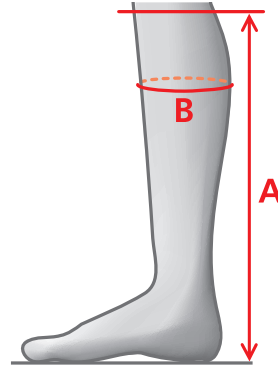

SIZE CHARTS - TALL BOOTS

MEASUREMENTS – ACTIVE WINTER HIGH

REGULAR - REGULAR			REGULAR - REGULAR			REGULAR - WIDE			REGULAR - WIDE			SHORT - REGULAR					
SIZE	A	B	SIZE	A	B	SIZE	A	B	SIZE	A	B	SIZE	A	B			
36	42	33-36	MENS VERSION	37	44	41-44	37	44	41-44	36	39	35-38	37	41	36-39		
37	44	35-38	42	47	37-40	38	45	42-45	42	47	42-45	38	42	37-40	39	43	37-40
38	45	36-39	43	47	38-41	39	46	42-45	43	47	43-46	38	42	37-40	40	43	38-41
39	46	37-40	44	47	39-42	40	46	43-46	44	47	44-47	39	43	37-40	41	46	39-42
40	46	38-41	45	48	40-43	41	46	43-46	45	48	45-48	40	43	38-41	42	47	40-43
41	46	39-42	46	48	41-44	42	47	44-47	46	48	46-49	41	43	39-42	43	47	41-44
42	47	40-43				43	47	44-47									
43	47	41-44															

- 01326 REGULAR/WIDE 37-42
- 01358 REGULAR/REGULAR 36-43
- 01359 SHORT/REGULAR 36-41
- 01427 REGULAR/REGULAR 42-46
- 01428 REGULAR/WIDE 42-46

MEASUREMENTS – ARCTICA

REGULAR - REGULAR			REGULAR - WIDE			SHORT - REGULAR		
SIZE	A	B	SIZE	A	B	SIZE	A	B
36	44	33-36	37	45	41-44	36	40	35-38
37	45	35-38	38	46	42-45	37	41	36-39
38	46	36-39	39	47	42-45	38	42	37-40
39	47	37-40	40	47	43-46	39	43	37-40
40	47	38-41	41	47	43-46	40	43	38-41
41	47	39-42	42	48	44-47	41	43	39-42
42	48	40-43	43	48	44-47			
43	48	41-44						