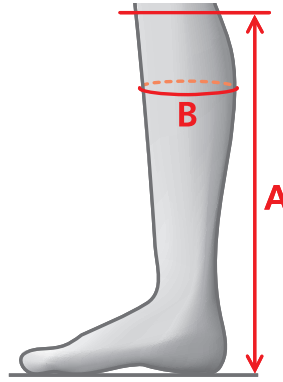

02195 REGULAR/REGULAR 36-46

02196 REGULAR/WIDE 37-46

02231 REGULAR/NARROW 36-43

02197 SHORT/REGULAR 36-41

MEASUREMENTS – SOFT RIDER LEGGINGS

SIZE	A	B
XXS	35	30-35
XS	36	32-37
S	37	34-39
S/W	37	37-42
M	39	35-40
L	40	37-42
XL	42	38-43
XXL	43	40-45

07285 XXS-XXL

MEASUREMENTS – VEGANZA LEGGINGS

SIZE (CM)	A	B	
S	38	32-34	S = SHORT
S/W	39	37-39	S/W = SHORT/WIDE
R/N	39	34-36	R/N = REGULAR/NARROW
R/R	40	36-38	R/R = REGULAR/REGULAR
L	41	38-40	L = LONG
XL	43	40-42	XL = EXTRA LONG

07087 S-XL

SIZE CHARTS - YOUTH

MEASUREMENTS – ACTIVE WINTER YOUNG

REGULAR - REGULAR

SIZE	A	B
35/36	38	29-32
36/37	40	30-33
37/38	42	32-35
38/39	43	33-36
39/40	44	33-36
40/41	46	34-37
41/42	47	35-38

02223 35/36-41/42

MEASUREMENTS – SOVEREIGN YOUNG

REGULAR - REGULAR

SIZE (CM)	UK	US	A	B
34/35	1,5/2,5	3/4	36	27-29
35/36	2,5/3,5	4/5	39	28-30
36/37	3,5/4	5/6	40	29-31
37/38	4/5	6/7	43	31-33
38/39	5/6	7/8	44	32-34
39/40	6/6,5	8/9	45	33-35