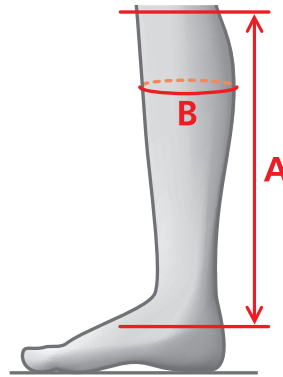

SIZE CHARTS - YOUTH

MEASUREMENTS – VENICE YOUNG

REGULAR - REGULAR

SIZE	A	B
35/36	38	29-30
36/37	40	30-31
37/38	42	31-32
38/39	42	32-33
39/40	43	33-34
40/41	45	33-34
41/42	47	34-35

01426 35-41

MEASUREMENTS – SOFT RIDER LEGGINGS JR

SIZE	A	B
JXS (6 YRS)	28	23-27
JS (8 YRS)	29	24-28
JM (10 YRS)	31	25-29
JL (12 YRS)	33	26-30
JXL (14 YRS)	35	28-32

07286 JXS-JXL

MEASUREMENTS – VEGANZA YOUNG LEGGINGS

SIZE (CM)	A	B
6 YRS	26	22-24
8 YRS	29	24-26
10H YRS	35	27-29
12H YRS	38	29-31