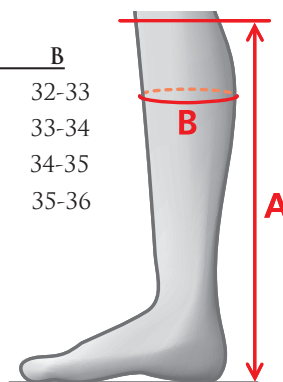

MEASUREMENTS – VEGANZA WINTER YOUNG

REGULAR - REGULAR

SIZE (CM)	UK	US	A	B
33/34	1/2	2/3	34	28-29
34/35	2/2,5	3/4	36	29-30
35/36	2,5/3,5	4/5	38	30-31
36/37	3,5/4	5/6	41	31-32
37/38	4/5	6/7	42	32-33
38/39	5/5,5	7/8	43	33-34
39/40	5,5/6,5	8/9	44	34-35

REGULAR - WIDE

SIZE (CM)	UK	US	A	B
36/37	3,5/4	5/6	41	32-33
37/38	4/5	6/7	42	33-34
38/39	5/5,5	7/8	43	34-35
39/40	5,5/6,5	8/9	44	35-36