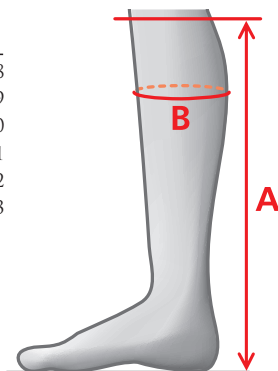

- 02185 REGULAR/REGULAR 42-46
- 02186 REGULAR/NARROW 43-46
- 02187 TALL/REGULAR 43-46
- 02188 TALL/NARROW 43-46

MEASUREMENTS – CUMBERLAND

REGULAR - REGULAR			REGULAR - WIDE		
SIZE	A	B	SIZE	A	B
36	38	33-36	36	38	36-39
37	38,5	34-37	37	38,5	37-40
38	39	35-38	38	39	38-41
39	39,5	36-39	39	39,5	39-42
40	39,5	36-39	40	39,5	39-42
41	40	37-40	41	40	40-43
42	40,5	38-41	42	40,5	41-44
43	41	39-42	43	41	42-45

- 02216 REGULAR/REGULAR 36-43
- 02217 REGULAR/WIDE 36-43

MEASUREMENTS – DEVONSHIRE

REGULAR - REGULAR		
SIZE	A	B
36	38	33-36
37	38,5	34-37
38	39	35-38
39	39,5	36-39
40	39,5	36-39
41	40	37-40
42	40,5	38-41

- 01041 36-42

SIZE CHARTS - TALL BOOTS

MEASUREMENTS – ESTÈLLE

REGULAR - REGULAR			REGULAR - NARROW			SHORT - REGULAR			REGULAR - WIDE			REGULAR - EXTRA		
SIZE A	B		SIZE A	B		SIZE A	B		SIZE A	B		SIZE A	B	
36	46	33-35	36	47	31-33	36	42	33-35	37	47	39-41	37	47	36-38
37	47	34-36	37	48	31-33	37	43	34-36	38	48	40-42	38	48	37-39
38	48	35-37	38	48	32-34	38	44	35-37	39	49	41-43	39	49	38-40
39	49	36-38	39	49	33-35	39	45	35-37	40	49	42-44	40	49	39-41
40	49	37-39	40	50	34-36	40	45	36-38	41	49	43-45	41	49	40-42
41	49	38-40	41	51	35-37	41	45	37-39				42	50	41-43
42	50	39-41												