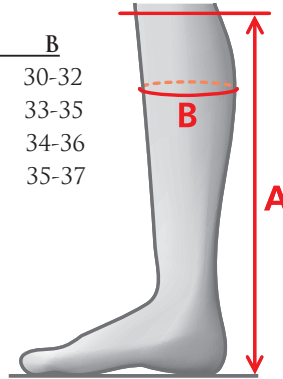

07285 XXS-XXL

MEASUREMENTS – VEGANZA LEGGINGS

SIZE (CM)	A	B	
S	38	32-34	S = SHORT
S/W	39	37-39	S/W = SHORT/WIDE
R/N	39	34-36	R/N = REGULAR/NARROW
R/R	40	36-38	R/R = REGULAR/REGULAR
L	41	38-40	L = LONG
XL	43	40-42	XL = EXTRA LONG

07087 S-XL

SIZE CHARTS - YOUTH

MEASUREMENTS – ACTIVE WINTER YOUNG

REGULAR - REGULAR

SIZE	A	B
35/36	38	29-32
36/37	40	30-33
37/38	42	32-35
38/39	43	33-36
39/40	44	33-36
40/41	46	34-37
41/42	47	35-38

02223 35/36-41/42

MEASUREMENTS – SOVEREIGN YOUNG

REGULAR - REGULAR

SIZE (CM)	UK	US	A	B
34/35	1,5/2,5	3/4	36	27-29
35/36	2,5/3,5	4/5	39	28-30
36/37	3,5/4	5/6	40	29-31
37/38	4/5	6/7	43	31-33
38/39	5/6	7/8	44	32-34
39/40	6/6,5	8/9	45	33-35

REGULAR - WIDE

SIZE (CM)	UK	US	A	B
36/37	3,5/4	5/6	40	30-32
37/38	4/5	6/7	43	33-35
38/39	5/6	7/8	44	34-36
39/40	6/6,5	8/9	45	35-37

02198 REG/REG 34/35-39/40
02209 REG/WIDE 36/37-39/40

MEASUREMENTS – VEGANZA YOUNG