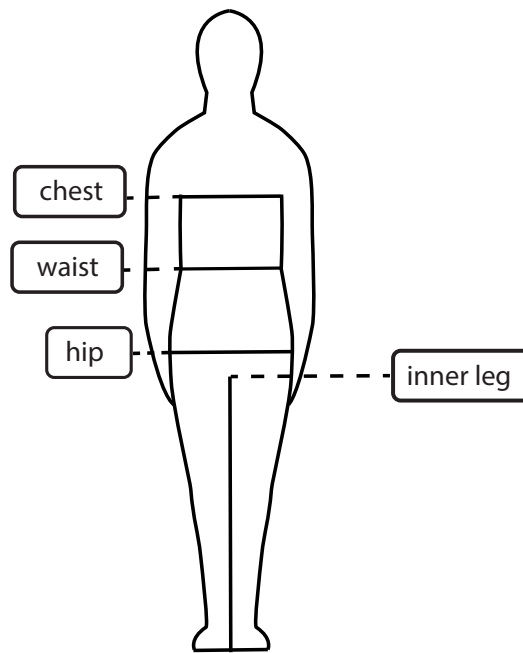

SIZE CHART - RIDING WEAR

Unisex	XXS	XS		S	M		L	XL		XXL
Ladies size	XS	S		M	L		XL	XXL		
Ladies size	34	36	38	40	42	44	46	48	50	52

LADIES	XS	S		M	L		XL	XXL		
Ladies size	34	36	38	40	42	44	46	48	50	52
Chest (cm)	80	84	88	92	96	100	104	110	116	122
Hip (cm)	88	92	96	100	104	108	112	117	122	129

UNISEX	XXS	XS	S	M	L	XL	XXL
Mens sizes	42	44	46-48	50	52-54	56	58-60
Chest (cm)	82	88	94	100	106	112	118
Waist (cm)	70	76	82	88	94,5	102	111
Hip (cm)	88	94	100	106	112	118	124

MEN	XS		S		M		L		XL		XXL	
Mens sizes	40	42	44	46	48	50	52	54	56	58	60	62
Chest (cm)	80	84	88	92	96	100	104	108	112	116	120	124
Waist (cm)	68	72	76	80	84	88	92	96	100	104	108	112

LADIES BREECHES	34	36	38	40	42	44	46	48
Waist (cm)	64	67	70	74	78	82	86	91
Hip (cm)	90	93	96	99	102	106	110	115
Inner leg, Regular (cm)	71	71	71	71	71	71	71	71
Inner leg, Long (cm)	75	75	75	75	75	75	75	75

MENS BREECHES	44	46	48	50	52	54	56	58
Waist (cm)	72	76	80	84	88	92	97	102
Inner leg, Regular (cm)	75	75	75	75	75	75	75	75

CHILDREN						
Height/Size	120	130	140	150	160	170
Size	JRXS	JRS	JRM	JRL	JRXL	JRXXL
Age/Size	5-6 yrs	7-8 yrs	9-10 yrs	11-12 yrs	13 yrs	14-15 yrs

MOUNTAIN HORSE®

SINCE 1988