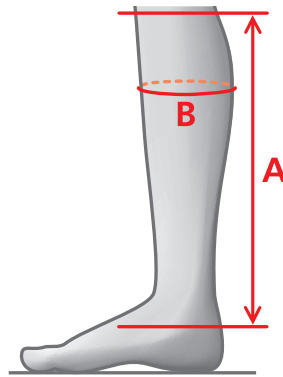

SIZE CHARTS - YOUTH

MEASUREMENTS – VENICE YOUNG

REGULAR - REGULAR

SIZE	A	B
35/36	38	29-30
36/37	40	30-31
37/38	42	31-32
38/39	42	32-33
39/40	43	33-34
40/41	45	33-34
41/42	47	34-35

01426 35-41

MEASUREMENTS – SOFT RIDER LEGGINGS JR

SIZE	A	B
JXS (6 YRS)	28	23-27
JS (8 YRS)	29	24-28
JM (10 YRS)	31	25-29
JL (12 YRS)	33	26-30
JXL (14 YRS)	35	28-32

07286 JXS-JXL

MEASUREMENTS – VEGANZA YOUNG LEGGINGS

SIZE (CM)	A	B
6 YRS	26	22-24
8 YRS	29	24-26
10H YRS	35	27-29
12H YRS	38	29-31