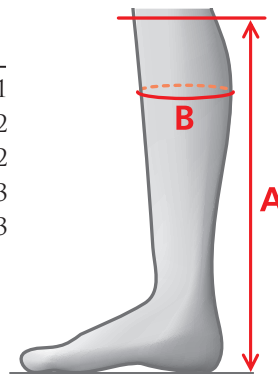

SIZE CHARTS - TALL BOOTS

MEASUREMENTS – SNOWY RIVER

REGULAR - REGULAR			REGULAR - WIDE		
SIZE	A	B	SIZE	A	B
36	42	32-35	37	44	38-41
37	44	34-37	38	45	39-42
38	45	35-38	39	46	40-43
39	46	36-39	40	46	41-44
40	46	37-40	41	46	42-45
41	46	38-41	42	47	43-46
42	47	39-42			
43	47	40-43			

02005 REGULAR/REGULAR 36-43
02006 REGULAR/WIDE 37-42

MEASUREMENTS – VEGANZA

REGULAR - REGULAR			REGULAR - NARROW		SHORT - REGULAR		REGULAR - WIDE	
SIZE	A	B	SIZE	B	SIZE	A	SIZE	B
37	45	34-36	37	46	31-33	37	41	34-36
38	46	35-37	38	46	32-34	38	42	35-37
39	47	36-38	39	47	33-35	39	43	36-38
40	47	37-39	40	48	34-36	40	43	36-38
41	47	38-40	41	49	35-37	41	44	37-39
42	48	39-41				42	48	42-44

02212 REGULAR/REGULAR 37-42
02213 REGULAR/NARROW 37-41
02214 SHORT/REGULAR 37-41
02215 REGULAR/WIDE 37-42

MEASUREMENTS – VEGANZA WINTER

REGULAR - REGULAR			REGULAR - NARROW		SHORT - REGULAR		REGULAR - WIDE	
SIZE	A	B	SIZE	B	SIZE	A	SIZE	B
37	45	35-36	37	46	32-33	37	41	35-36
38	46	36-37	38	46	33-34	38	42	36-37
39	47	37-38	39	47	34-35	39	43	37-38
40	47	38-39	40	48	35-36	40	43	37-38
41	47	39-40	41	49	36-37	41	44	38-39
42	48	40-41				41	47	42-43

02232 REGULAR/REGULAR 37-42
02233 REGULAR/NARROW 37-41
02234 SHORT/REGULAR 37-41
02235 REGULAR/WIDE 37-42

MEASUREMENTS – VENEZIA

REGULAR - REGULAR			REGULAR - NARROW		REGULAR - PLUS		SHORT - REGULAR		TALL - REGULAR		TALL - NARROW		REGULAR - WIDE	
SIZE	A	B	SIZE	B	SIZE	A	SIZE	A	SIZE	A	SIZE	A	SIZE	B
36	44	33-36	36	45	31-34	37	45	36	46	33-36	36	46	37	45
37	45	34-37	37	46	31-34	38	46	37	47	34-37	37	47	38	46
38	46	35-38	38	46	32-35	39	47	38	48	35-38	38	48	39	47
39	47	36-39	39	47	33-36	40	47	39	49	36-39	39	49	40	47
40	47	37-40	40	48	34-37	41	47	40	49	37-40	40	49	41	47
41	47	38-41	41	49	35-38	42	48	41	50	38-41	41	50	41	47
42	48	39-42				41	43	42	50	39-41	41	50	41	47