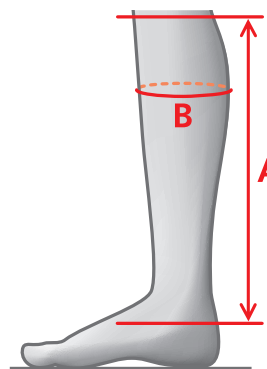

02245 SHORT / WIDE: SIZE 37-41

02246 TALL / REGULAR SIZE: 37-43

02247 TALL / NARROW SIZE: 37-43

SIZE CHARTS - LEGGINGS

MEASUREMENTS – WILD RIVER

REGULAR - REGULAR			REGULAR - WIDE			REGULAR - NARROW			SHORT - REGULAR		
SIZE A	B		SIZE A	B		SIZE A	B		SIZE A	B	
36	42	33-36	37	44	38-42	36	44	31-34	36	40	33-36
37	44	34-37	38	45	39-43	37	45	31-34	37	41	34-37
38	45	35-38	39	46	40-44	38	45	32-35	38	42	35-38
39	46	36-39	40	46	41-45	39	46	33-36	39	43	36-39
40	46	37-40	41	46	42-46	40	47	34-37	40	43	36-39
41	46	38-41	42	47	43-47	41	48	35-38	41	44	37-40
42	47	39-42	43	47	44-48	42	49	36-39			
43	47	40-43	44	48	44-48	43	50	37-40			
44	48	40-43	45	49	45-49						
45	49	41-44	46	50	46-50						
46	50	42-45									

02195 REGULAR/REGULAR 36-46

02196 REGULAR/WIDE 37-46

02231 REGULAR/NARROW 36-43

02197 SHORT/REGULAR 36-41

MEASUREMENTS – SOFT RIDER LEGGINGS

SIZE	A	B
XXS	35	30-35
XS	36	32-37
S	37	34-39
S/W	37	37-42
M	39	35-40
L	40	37-42
XL	42	38-43
XXL	43	40-45

07285 XXS-XXL

MEASUREMENTS – VEGANZA LEGGINGS

SIZE (CM)	A	B	
S	38	32-34	S = SHORT
S/W	39	37-39	S/W = SHORT/WIDE
R/N	39	34-36	R/N = REGULAR/NARROW
R/R	40	36-38	R/R = REGULAR/REGULAR
L	41	38-40	L = LONG
XL	43	40-42	XL = EXTRA LONG

07087 S-XL

SIZE CHARTS - YOUTH

MEASUREMENTS – ACTIVE WINTER YOUNG

REGULAR - REGULAR

SIZE	A	B
35/36	38	29-32
36/37	40	30-33
37/38	42	32-35
38/39	43	33-36
39/40	44	33-36
40/41	46	34-37
41/42	47	35-38

02223 35/36-41/42