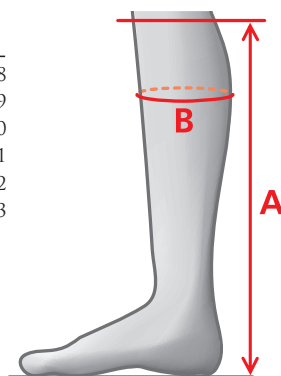

- 02216 REGULAR/REGULAR 36-43
- 02217 REGULAR/WIDE 36-43

MEASUREMENTS – DEVONSHIRE

REGULAR - REGULAR		
SIZE	A	B
36	38	33-36
37	38,5	34-37
38	39	35-38
39	39,5	36-39
40	39,5	36-39
41	40	37-40
42	40,5	38-41

- 01041 36-42

SIZE CHARTS - TALL BOOTS

MEASUREMENTS – ESTÈLLE

REGULAR - REGULAR			REGULAR - NARROW			SHORT - REGULAR			REGULAR - WIDE			REGULAR - EXTRA		
SIZE A	B		SIZE A	B		SIZE A	B		SIZE A	B		SIZE A	B	
36	46	33-35	36	47	31-33	36	42	33-35	37	47	39-41	37	47	36-38
37	47	34-36	37	48	31-33	37	43	34-36	38	48	40-42	38	48	37-39
38	48	35-37	38	48	32-34	38	44	35-37	39	49	41-43	39	49	38-40
39	49	36-38	39	49	33-35	39	45	35-37	40	49	42-44	40	49	39-41
40	49	37-39	40	50	34-36	40	45	36-38	41	49	43-45	41	49	40-42
41	49	38-40	41	51	35-37	41	45	37-39				42	50	41-43
42	50	39-41												

- 02105 REGULAR/REGULAR 36-42
- 02104 REGULAR/NARROW 36-41
- 02107 SHORT/REGULAR 36-41
- 02106 REGULAR/WIDE 37-41
- 02117 REGULAR/EXTRA 37-42

MEASUREMENTS – SERENADE

REGULAR - REGULAR			REGULAR - NARROW			SHORT - REGULAR			REGULAR - WIDE			REGULAR - EXTRA		
SIZE A	B		SIZE A	B		SIZE A	B		SIZE A	B		SIZE A	B	
36	46	33-35	36	47	31-33	36	42	33-35	37	47	39-41	37	47	36-38
37	47	34-36	37	48	31-33	37	43	34-36	38	48	40-42	38	48	37-39
38	48	35-37	38	48	32-34	38	44	35-37	39	49	41-43	39	49	38-40
39	49	36-38	39	49	33-35	39	45	35-37	40	49	42-44	40	49	39-41
40	49	37-39	40	50	34-36	40	45	36-38	41	49	43-45	41	49	40-42
41	49	38-40	41	51	35-37	41	45	37-39				42	50	41-43
42	50	39-41												