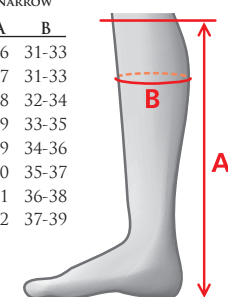

MEASUREMENTS – SOVEREIGN

REGULAR - REGULAR			REGULAR - NARROW			REGULAR - EXTRA NARROW			REGULAR - PLUS			REGULAR - WIDE			SHORT - REGULAR			SHORT - NARROW			SHORT - WIDE			TALL - REGULAR			TALL - NARROW		
SIZE A	B		SIZE A	B		SIZE A	B		SIZE A	B		SIZE A	B		SIZE A	B		SIZE A	B		SIZE A	B		SIZE A	B		SIZE A	B	
36	44	33-35	36	45	31-33	37	45	29.5-31.5	37	45	35.5-37.5	37	45	39-41	36	40	33-35	36	40	30-32	37	41	39-41	36	46	33-35	36	46	31-33
37	45	34-36	37	46	31-33	38	46	30.5-32.5	38	46	36.5-38.5	38	46	40-42	37	41	34-36	37	41	31-33	38	42	40-42	37	47	34-36	37	47	31-33
38	46	35-37	38	46	32-34	39	46	30.5-32.5	39	47	37.5-39.5	39	47	40-42	38	42	35-37	38	42	32-34	39	43	40-42	38	48	35-37	38	48	32-34
39	47	36-38	39	47	33-35	40	47	31.5-33.5	40	47	38.5-40.5	40	47	41-43	39	43	36-38	39	43	33-35	40	43	41-43	39	49	36-38	39	49	33-35
40	47	37-39	40	48	34-36	41	47	31.5-33.5	41	47	39.5-41.5	41	47	41-43	40	43	36-38	40	44	34-36	40	49	37-39	40	49	34-36			
41	47	38-40	41	49	35-37	42	48	32.5-34.5	42	48	40.5-42.5	42	48	42-44	41	43	37-39	41	44	35-37	41	50	38-40	41	50	35-37			
42	48	39-41	42	50	36-38				43	49	41.5-43.5	43	49	43-45							42	50	39-41	42	51	36-38			
43	49	40-42																			43	51	40-42	43	52	37-39