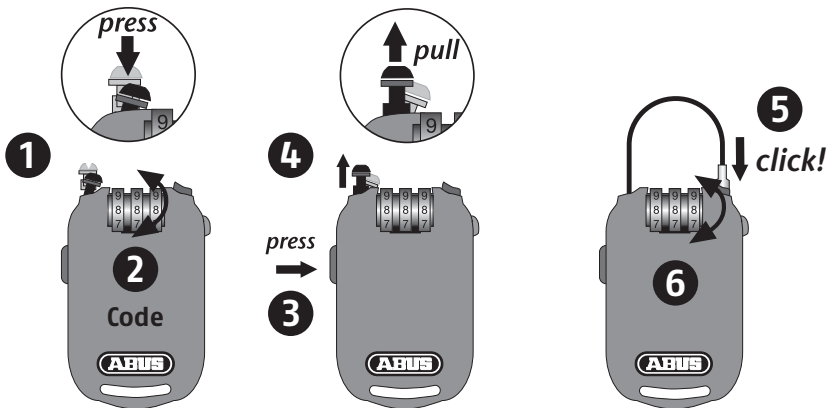

Security Tech Germany

CombiFlex 2501/2502

Set Code / Close

Open