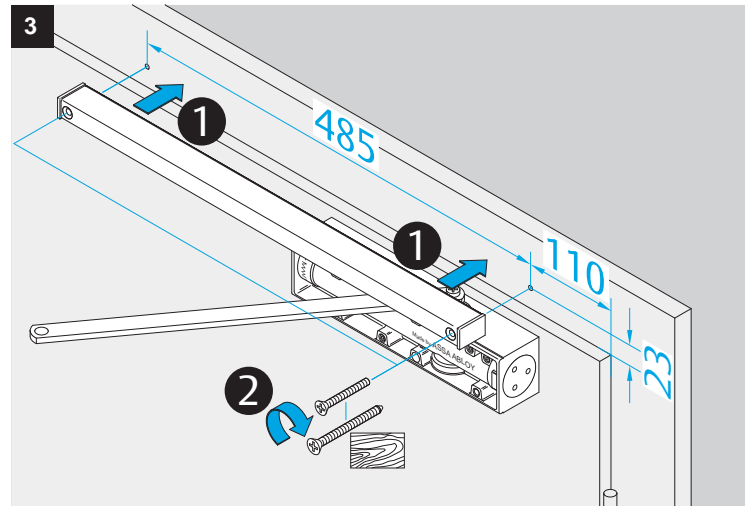

DC200
DC300

Installation Instructions

ASSA ABLOY

D1001101

DC200/DC300

	EN2	EN3	EN4	EN5	EN6
DC200	-3	0	+3	-	-
DC300	-	-3	0	+3	+9

ASSA ABLOY is the global leader in door opening solutions, dedicated to satisfying end-user needs for security, safety and convenience.