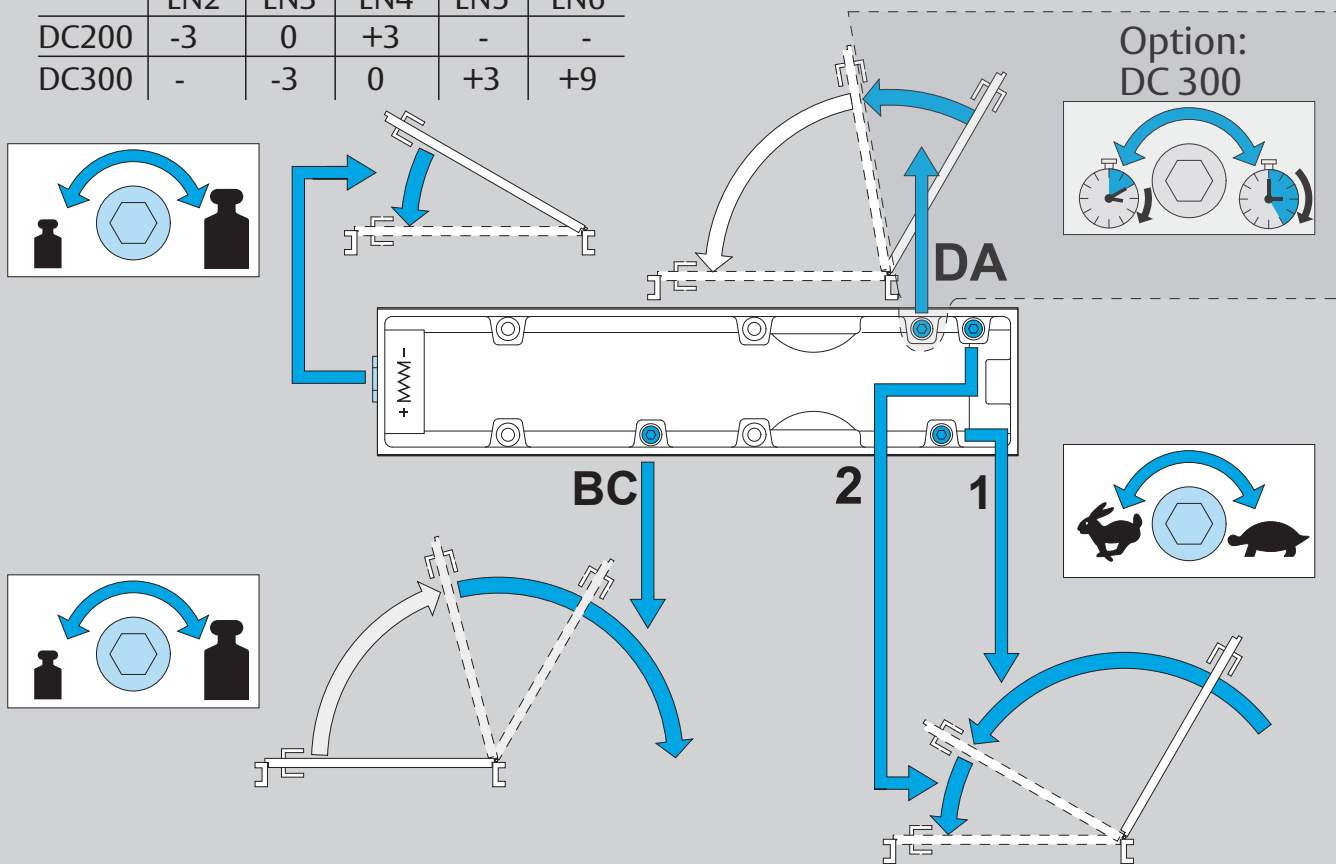

DC200
DC300

Installation Instructions

ASSA ABLOY

D1001101

DC200/DC300

	EN2	EN3	EN4	EN5	EN6
DC200	-3	0	+3	-	-
DC300	-	-3	0	+3	+9

ASSA ABLOY is the global leader in door opening solutions, dedicated to satisfying end-user needs for security, safety and convenience.