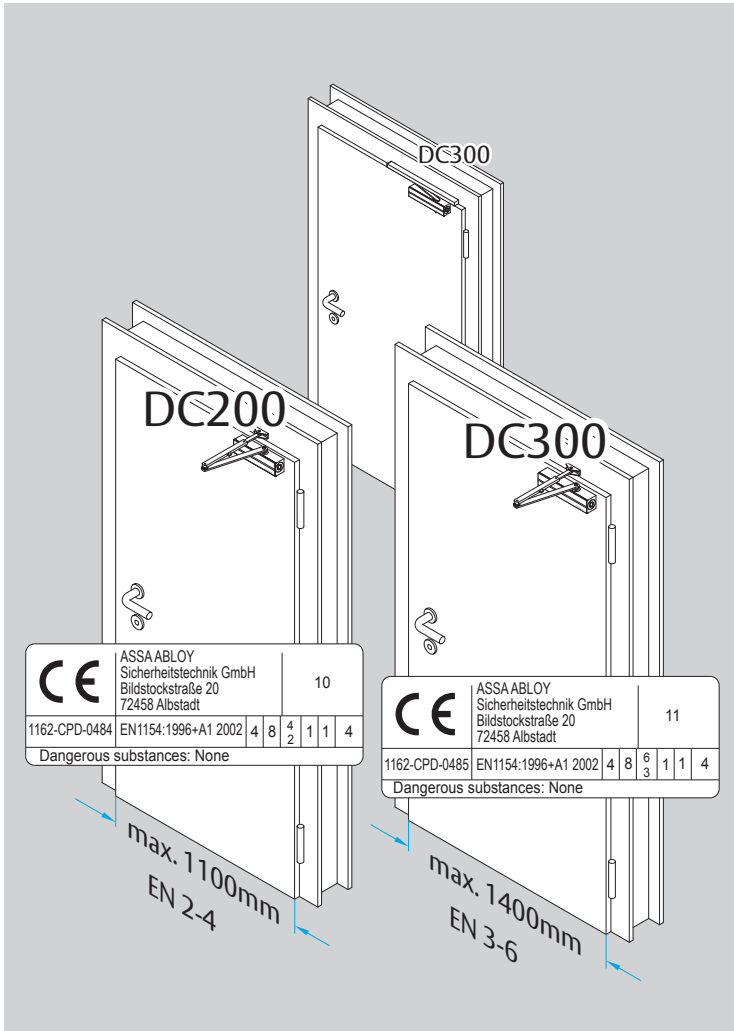

DC200
DC300

Installation Instructions

ASSA ABLOY

D1001101

DC200/DC300

	EN2	EN3	EN4	EN5	EN6
DC200	-3	0	+3	-	-
DC300	-	-3	0	+3	+9

ASSA ABLOY is the global leader in door opening solutions, dedicated to satisfying end-user needs for security, safety and convenience.