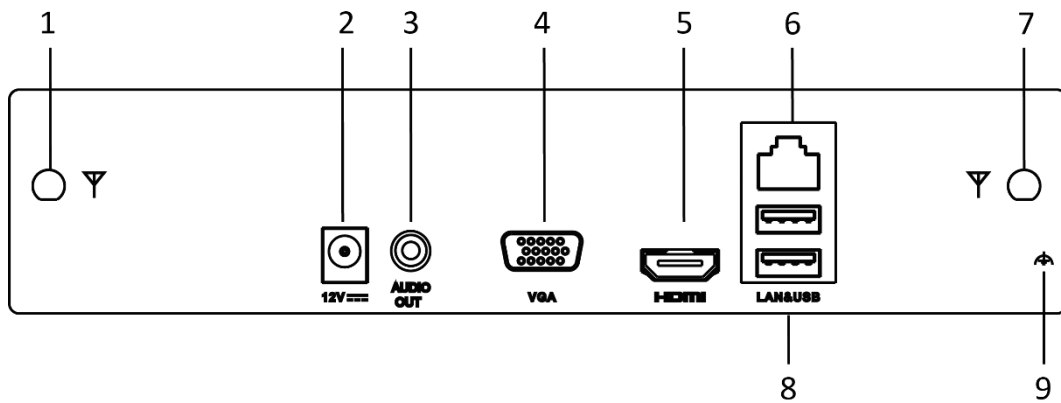

Physical Interfaces

No.	Name	No.	Name
1	Wi-Fi antenna	6	LAN
2	Power supply	7	Wi-Fi antenna
3	Audio out	8	USB
4	VGA interface	9	Ground
5	HDMI interface