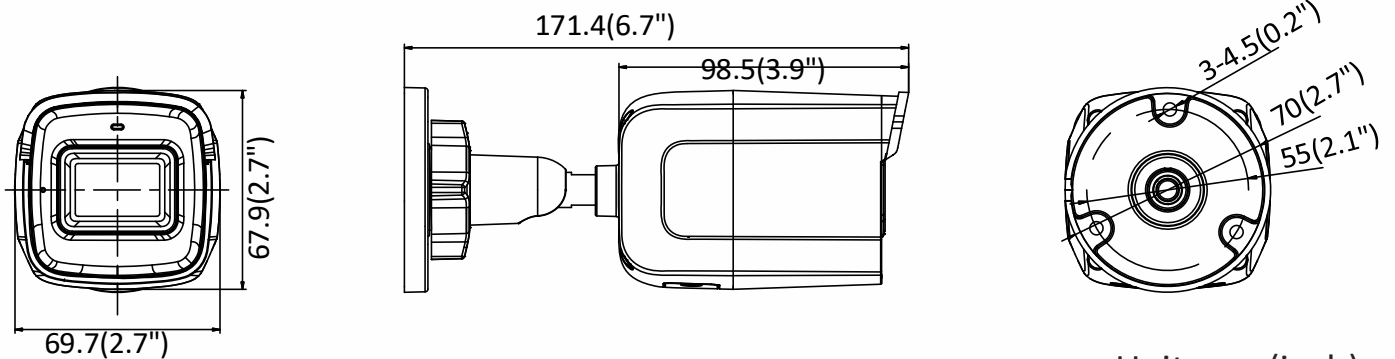

Alarm Trigger	Motion detection, video tampering, network disconnected, IP address conflict, illegal login, HDD error, HDD full
Network Storage	Support built-in microSD/SDHC/SDXC card (128G), local storage and NAS (NFS,SMB/CIFS), ANR
Protocols	TCP/IP, ICMP, HTTP, HTTPS, FTP, DHCP, DNS, DDNS, RTP, RTSP, RTCP, PPPoE, NTP, UPnP, SMTP, SNMP, IGMP, QoS, IPv6, UDP, Bonjour
General Function	One-key reset, heartbeat, mirror, password protection, privacy mask, watermark, IP address filter
Firmware Version	V5.5.60
API	ONVIF(PROFILE S,PROFILE G), ISAPI
Simultaneous Live View	Up to 6 channels
User/Host	Up to 32 users 3 levels: Administrator, Operator and User
Client	iVMS-4200, Hik-Connect, iVMS-5200, iVMS-4500
Web Browser	IE8+, Chrome 31.0-44, Firefox 30.0-51, Safari 8.0+
Interface	
Communication Interface	1 RJ45 10M/100M self-adaptive Ethernet port
On-board Storage	Built-in microSD/SDHC/SDXC slot, up to 128 GB
Audio I/O	1 Built-in mic, mono sound
Video Out	No
Alarm I/O	No
Reset Button	Yes
Wi-Fi	
Wireless Standards	IEEE802.11b, 802.11g, 802.11n
Frequency Range	2.412 GHz - 2.472 GHz
Channel Bandwidth	20/40MHz
Protocols	802.11b: CCK, QPSK, BPSK, 802.11g/n: OFDM
Security	64/128-bit WEP, WPA/WPA2, WPA-PSK/WPA2-PSK, WPS
Transfer Rates	11b/g: 54Mbps, 11n: up to 150Mbps
Wireless Range	Up to 50 m (The performance varies based on actual environment)
Power Consumption	<20dBm
General	
Operating Conditions	-30 °C to +60 °C (-22 °F to +140 °F), Humidity 95% or less (non-condensing)
Power Supply	12 VDC ± 25%, Φ 5.5 mm coaxial plug power
Power Consumption and Current	12 VDC, 0.5 A, Max: 6W
Protection Level	IP66
Material	Front cover: plastic, camera body: metal
Dimensions	Camera: 69.7 mm × 67.9 mm × 171.4 mm (2.7" × 2.7" × 6.7") With package: 216 mm × 121 mm × 118 mm (8.5" × 4.8" × 4.6")
Weight	Camera: 372g (0.8lb) With package: 659g(1.5lb)

Available Model:

DS-2CD2041G1-IDW1(2.8/4 mm)

Dimensions

Unit: mm(inch)

Accessory

DS-1280ZJ-S
Junction Box

Distributed by

HIKVISION