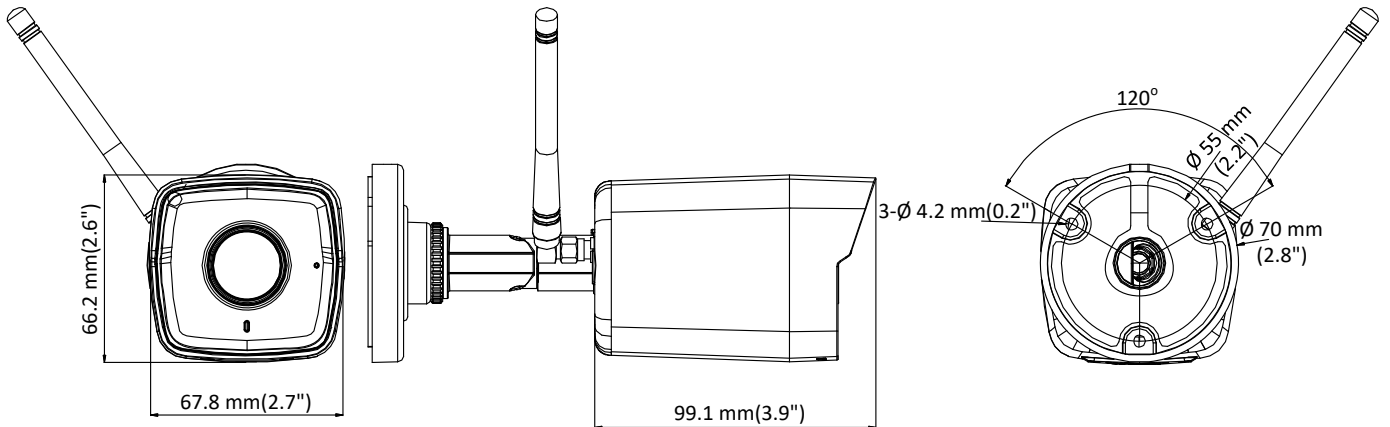

DS-2CV1021G0-IDW1/NF (T) 2 MP IR Fixed Bullet Wi-Fi Network Camera

Key Features

- 1/2.8" progressive scan CMOS
- 1920 × 1280@25fps
- 2.8 mm fixed lens
- Color: 0.01 Lux @ (F1.2, AGC ON), 0.028 Lux @ (F2.0, AGC ON)
- 3D DNR
- Up to 30 m IR range
- Built-in Wi-Fi
- Mobile monitoring via Hik-Connect
- IP66

	UDP, QoS, Bonjour
General Function	Heartbeat, mirror, password protection, privacy mask, watermark
Firmware Version	V5.5.60
API	ONVIF (PROFILE S, PROFILE G), ISAPI
Simultaneous Live View	Up to 6 channels
User/Host	Up to 32 users 3 levels: Administrator, Operator and User
Client	iVMS-4200, iVMS-4500, iVMS-5200, Hik-Connect
Web Browser	IE8+, Chrome 31.0-44, Firefox 30.0-51, Safari 8.0+
Interface	
Communication Interface	1 RJ45 10M/100M self-adaptive Ethernet port
Audio	1 Built-in mic, mono sound
On-board storage	No
Reset Button	No
Wi-Fi	
Wireless Standards	IEEE 802.11b/g/n
Frequency Range	2.4 GHz to 2.4835 GHz
Channel Bandwidth	20 MHz/40 MHz
Protocols	802.11b: CCK, DQPSK, DBPSK 802.11g/n: 64-QAM, 16-QAM, QPSK, BPSK
Security	64/128-bit WEP, WPA/WPA2, WPA-PSK/WPA2-PSK
Transfer Rates	11b: 11 Mbps, 11g: 54 Mbps, 11n: up to 150 Mbps
Wireless Range	Up to 50 m (The performance varies based on actual environment)
Audio	
Environment Noise Filtering	Yes
Audio Sampling Rate	8 kHz/16 kHz
General	
Operating Conditions	-30 °C to +60 °C (-22°F to +140 °F), Humidity 95% or less (non-condensing)
Power Supply	12 VDC ± 25%, 5.5 mm coaxial power plug
Power Consumption and Current	12 VDC, 0.4 A, Max: 5 W
Ingress Protection	IP66
Material	Front cover: metal, back cover: plastic
Dimensions	Camera: 99 mm × 68 mm × 66 mm (3.9" × 2.7" × 2.6") With package: 172 mm × 110 mm × 99 mm (6.8" × 4.3" × 3.9")
Weight	Camera: 272 g (0.6 lb.) With package: 517 g (1.1 lb.)

Available Model:

DS-2CV1021G0-IDW1/NF (2.8 mm) (T)

Dimensions

Accessory

**DS-1280ZJ-XS
Junction Box**

Distributed by

HIKVISION®

Headquarters