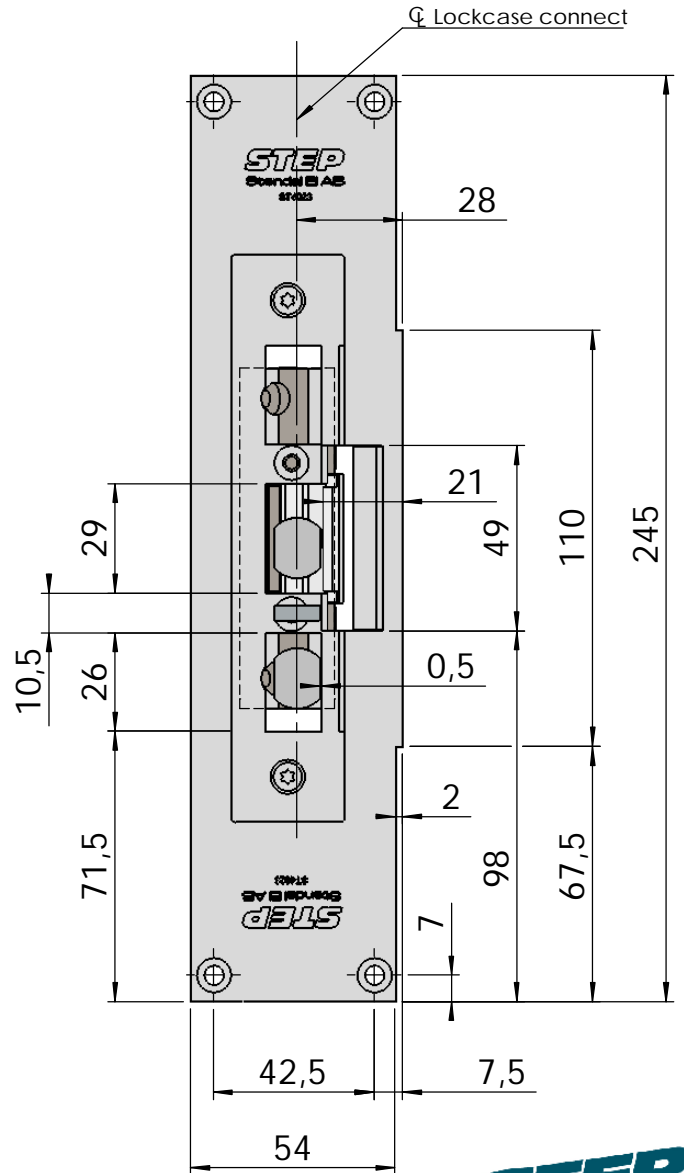

Montering för Connect

This document shall not be copied without owners written allowance and its content shall not be exposed for third part nor be used for unauthorized purpose.

A Owner

Stendals EI AB

Title/Description

STEP 40 med plan stolpe plös 20mm
Montering för Connect

Drawing no.

ST4023

Scale

1:2

Montering för Modul

This document shall not be copied without owners written allowance and its content shall not be exposed for third part nor be used for unauthorized purpose.

Owner
Stendals EI AB

Title/Description
**STEP 40 med plan stolpe plös 20mm
Montering för Modul**

Drawing no.
ST4023

Scale
1:2