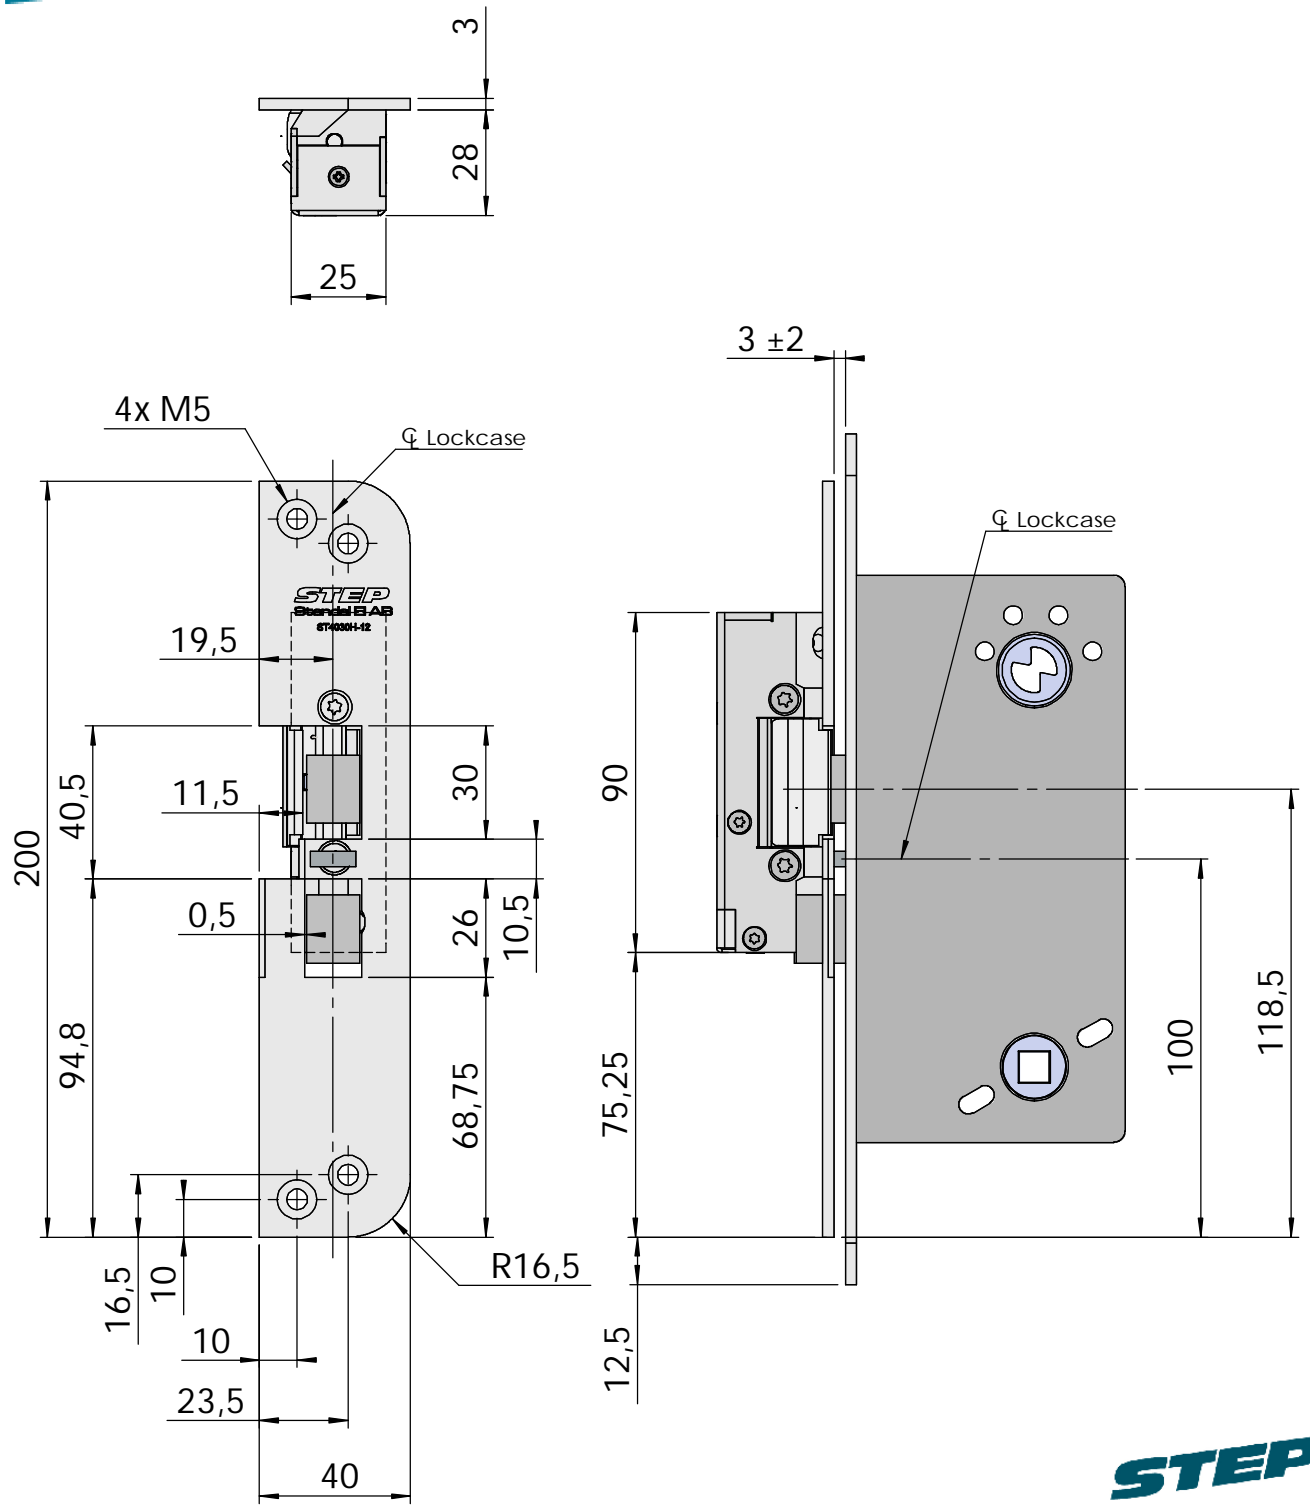

Montering för Modul

This document shall not be copied without owners written allowance and its content shall not be exposed for third part nor be used for unauthorized purpose.

Owner
Stendals EI AB

Title/Description
STEP 40 med plan stolpe plös 12mm
Montering för Modul

Drawing no. **ST4030H-12**

Scale
1:2