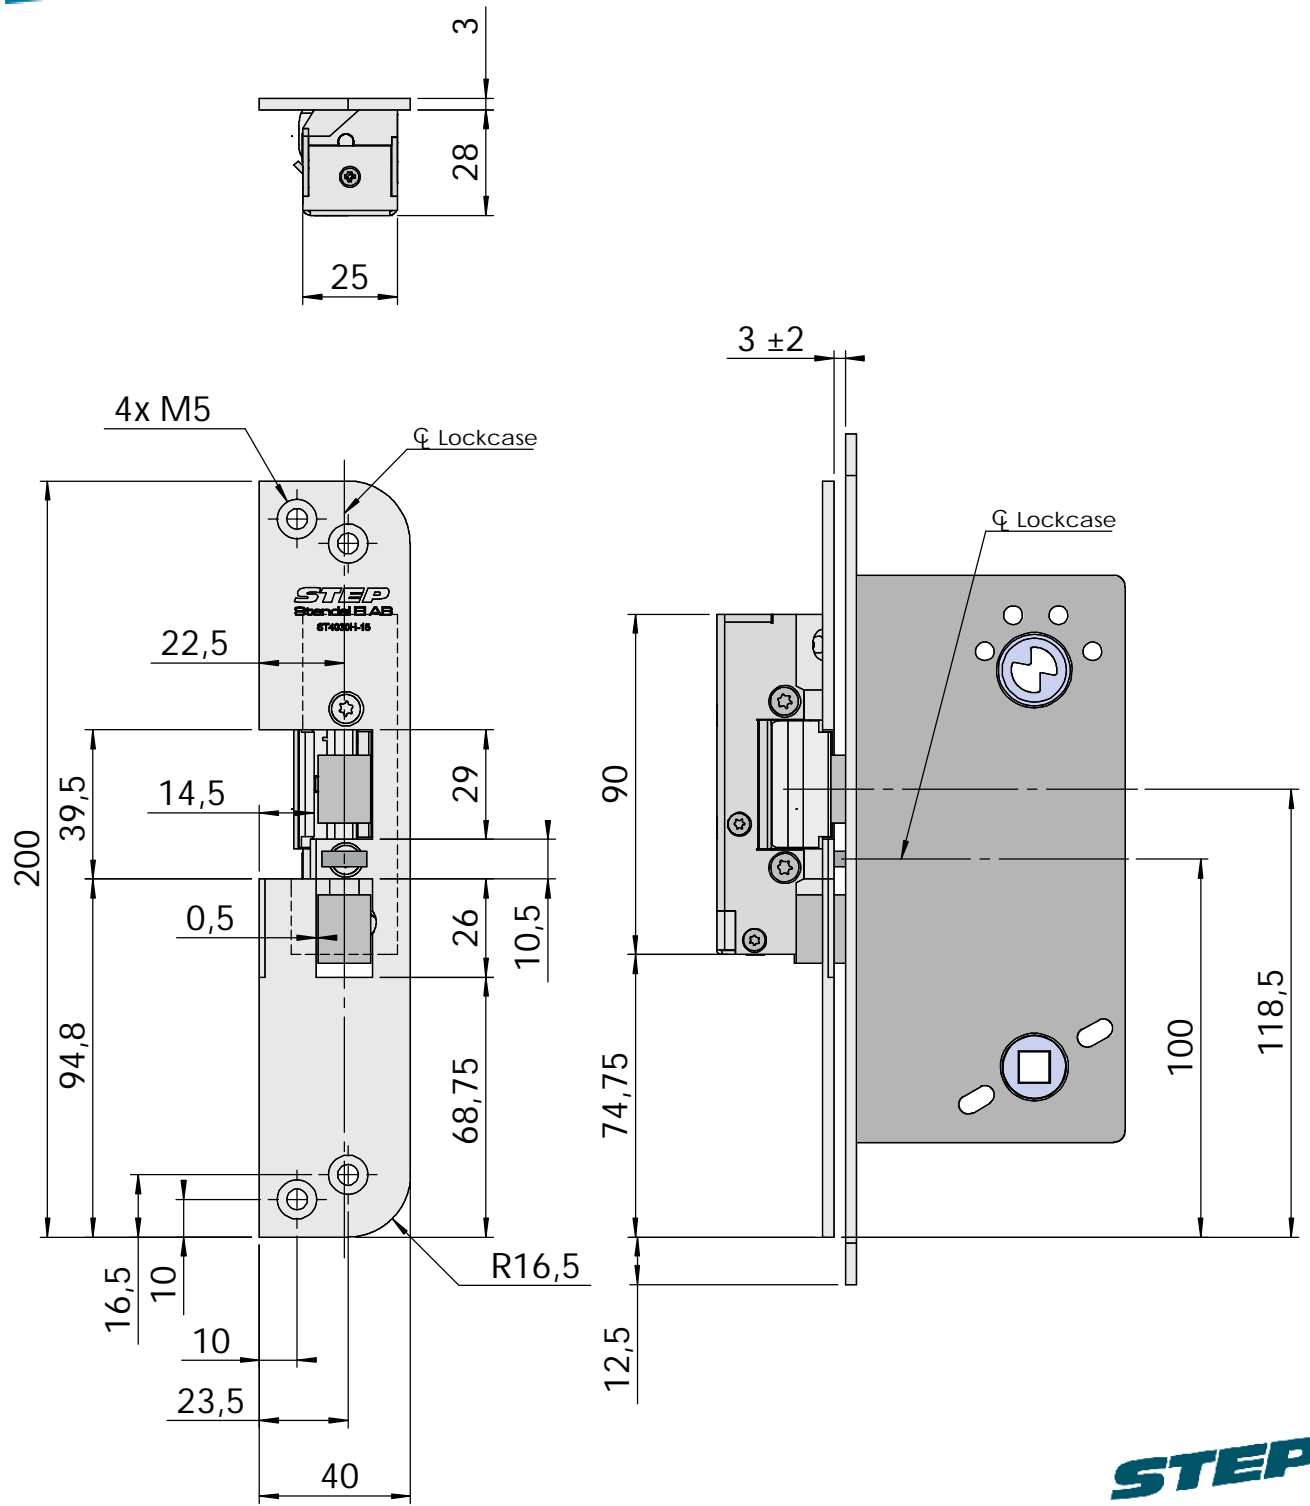

Montering för Modul

This document shall not be copied without owners written allowance and its content shall not be exposed for third part nor be used for unauthorized purpose.

A Owner
Stendals EI AB

Title/Description
STEP 40 med plan stolpe plös 15mm
Montering för Modul

Drawing no. **ST4030H-15**

Scale
1:2