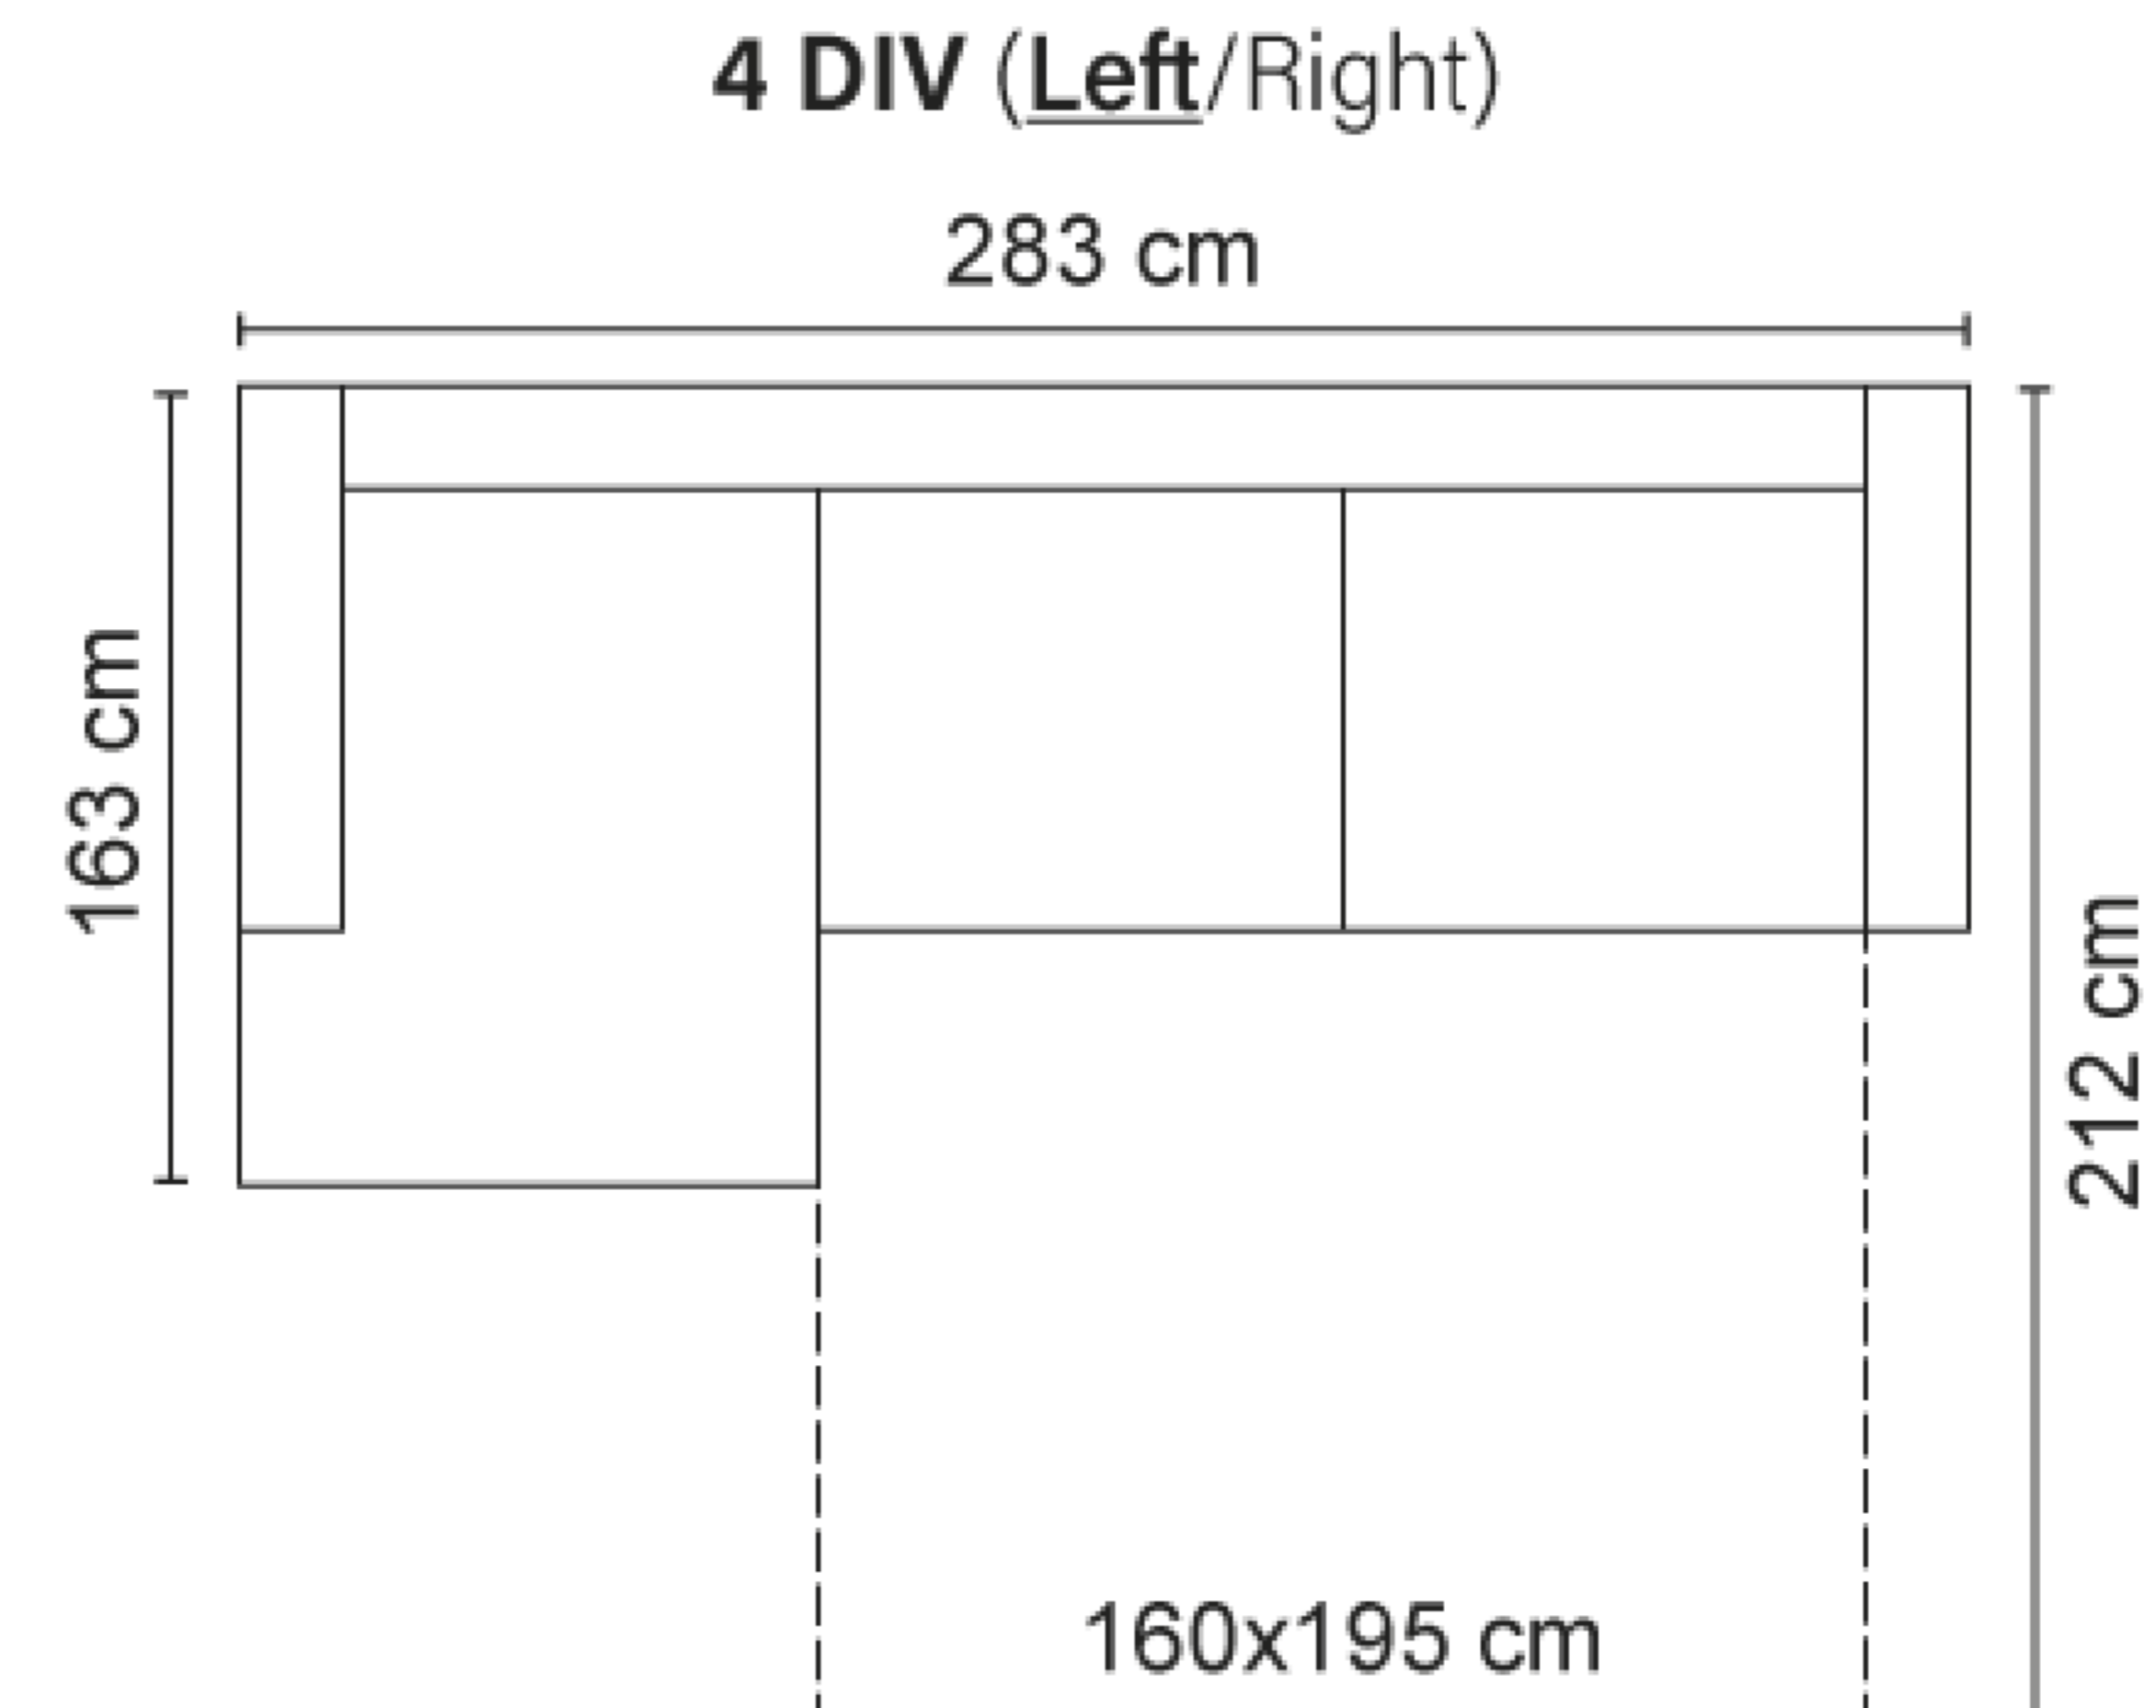

ADRIA COMBINATIONS

Choose from available sofa models

* Measured with standard armrest E.
All measurements are approximate

Available in fabrics & leathers