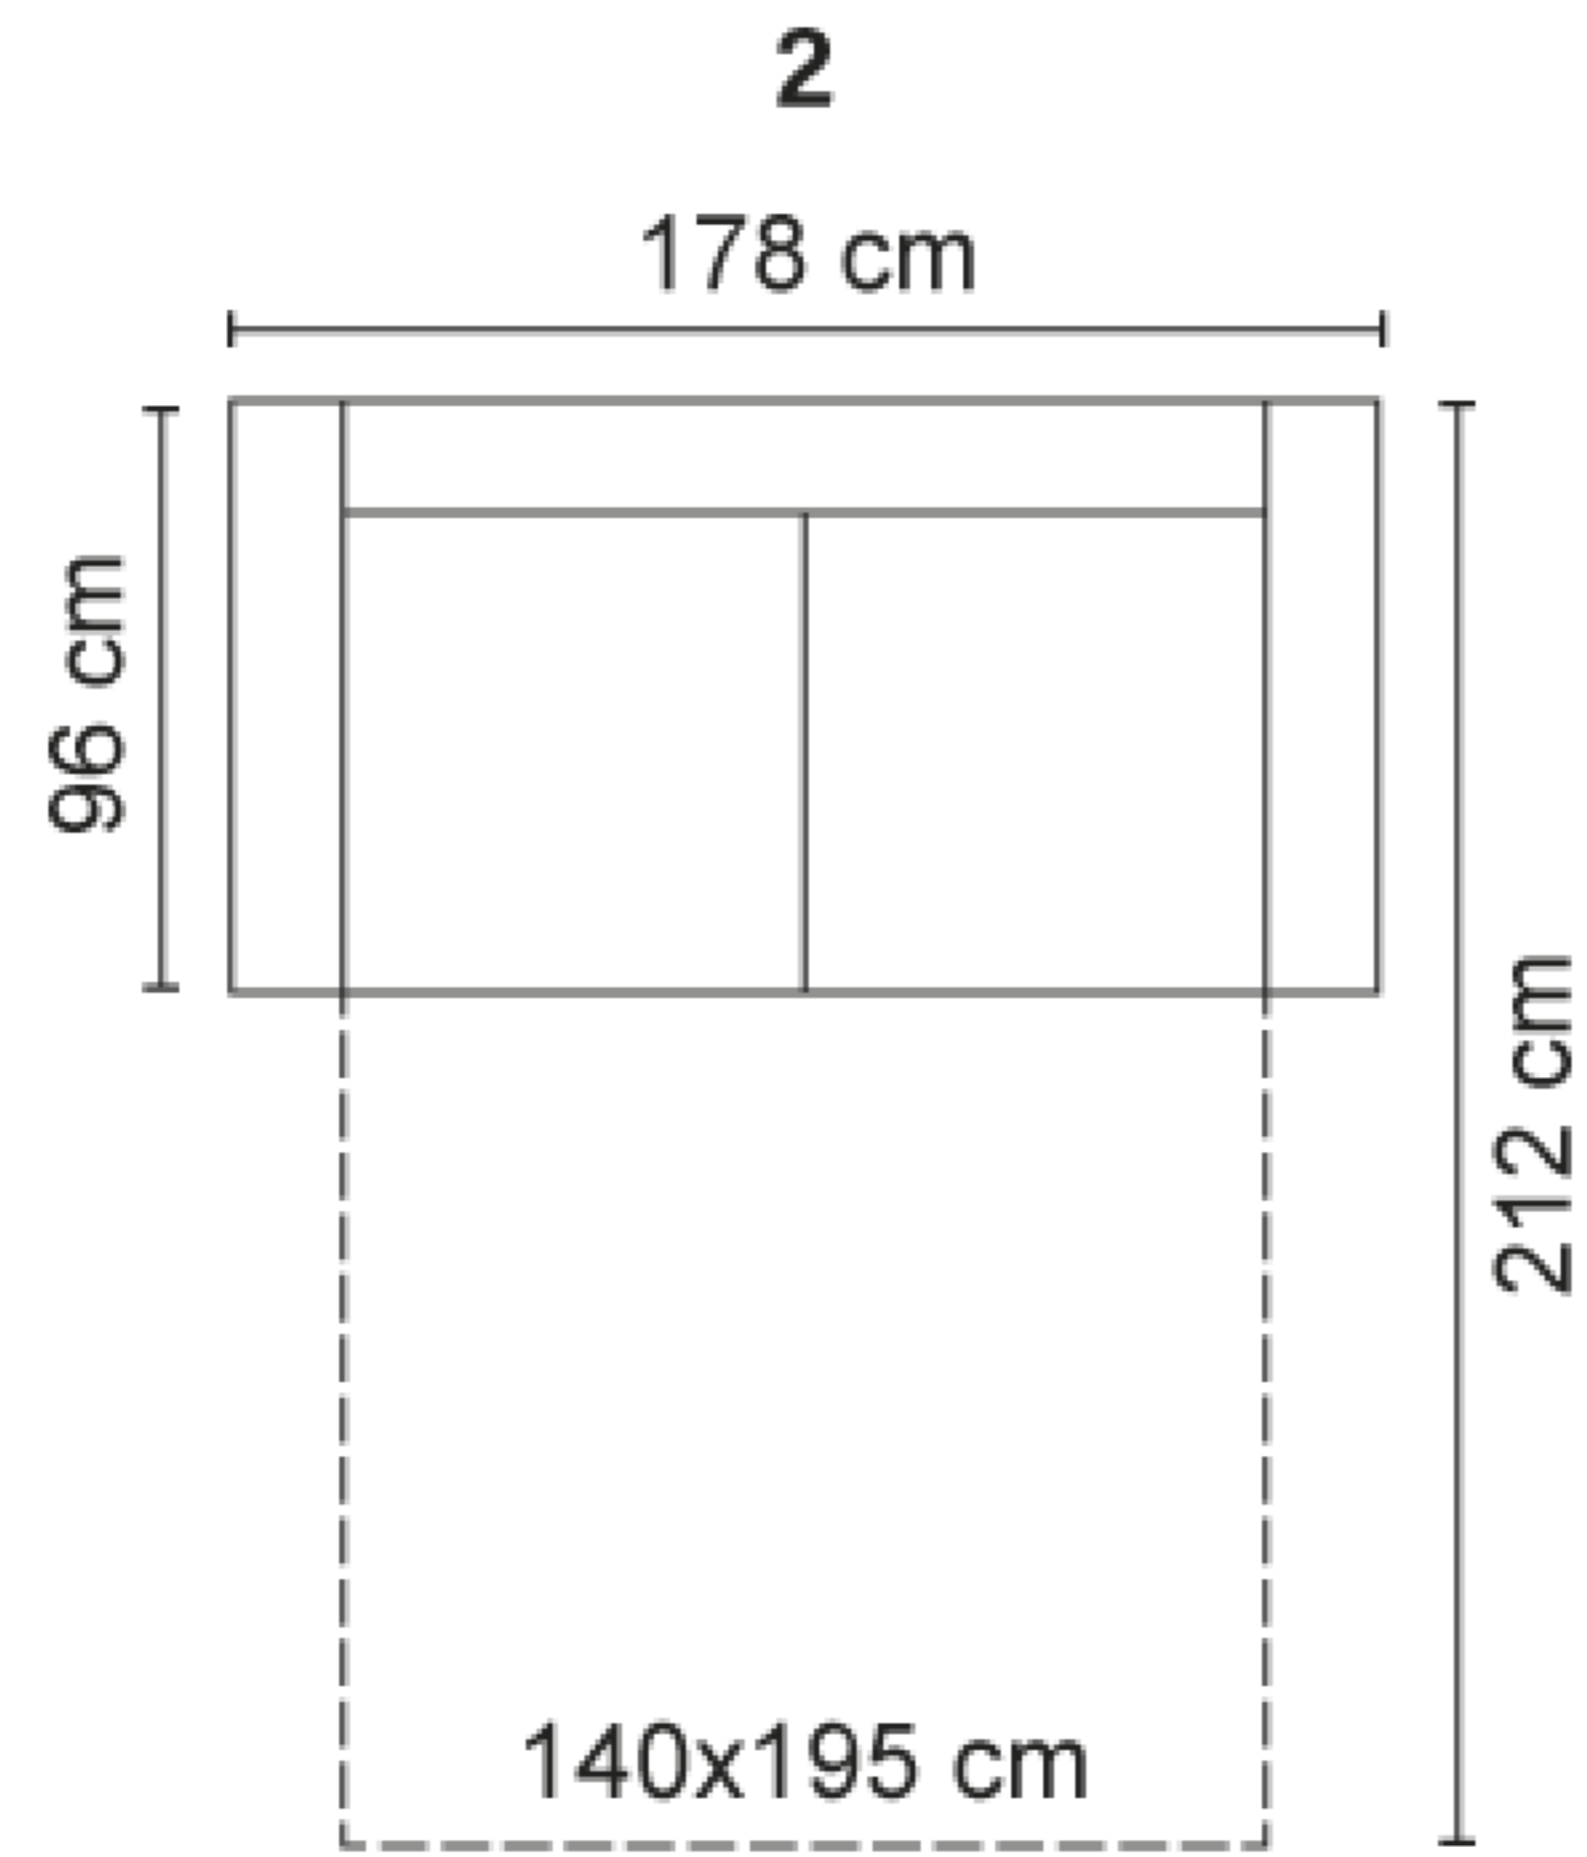

ADRIA COMBINATIONS

Choose from available sofa models

* Measured with standard armrest E.
All measurements are approximate

Available in fabrics & leathers