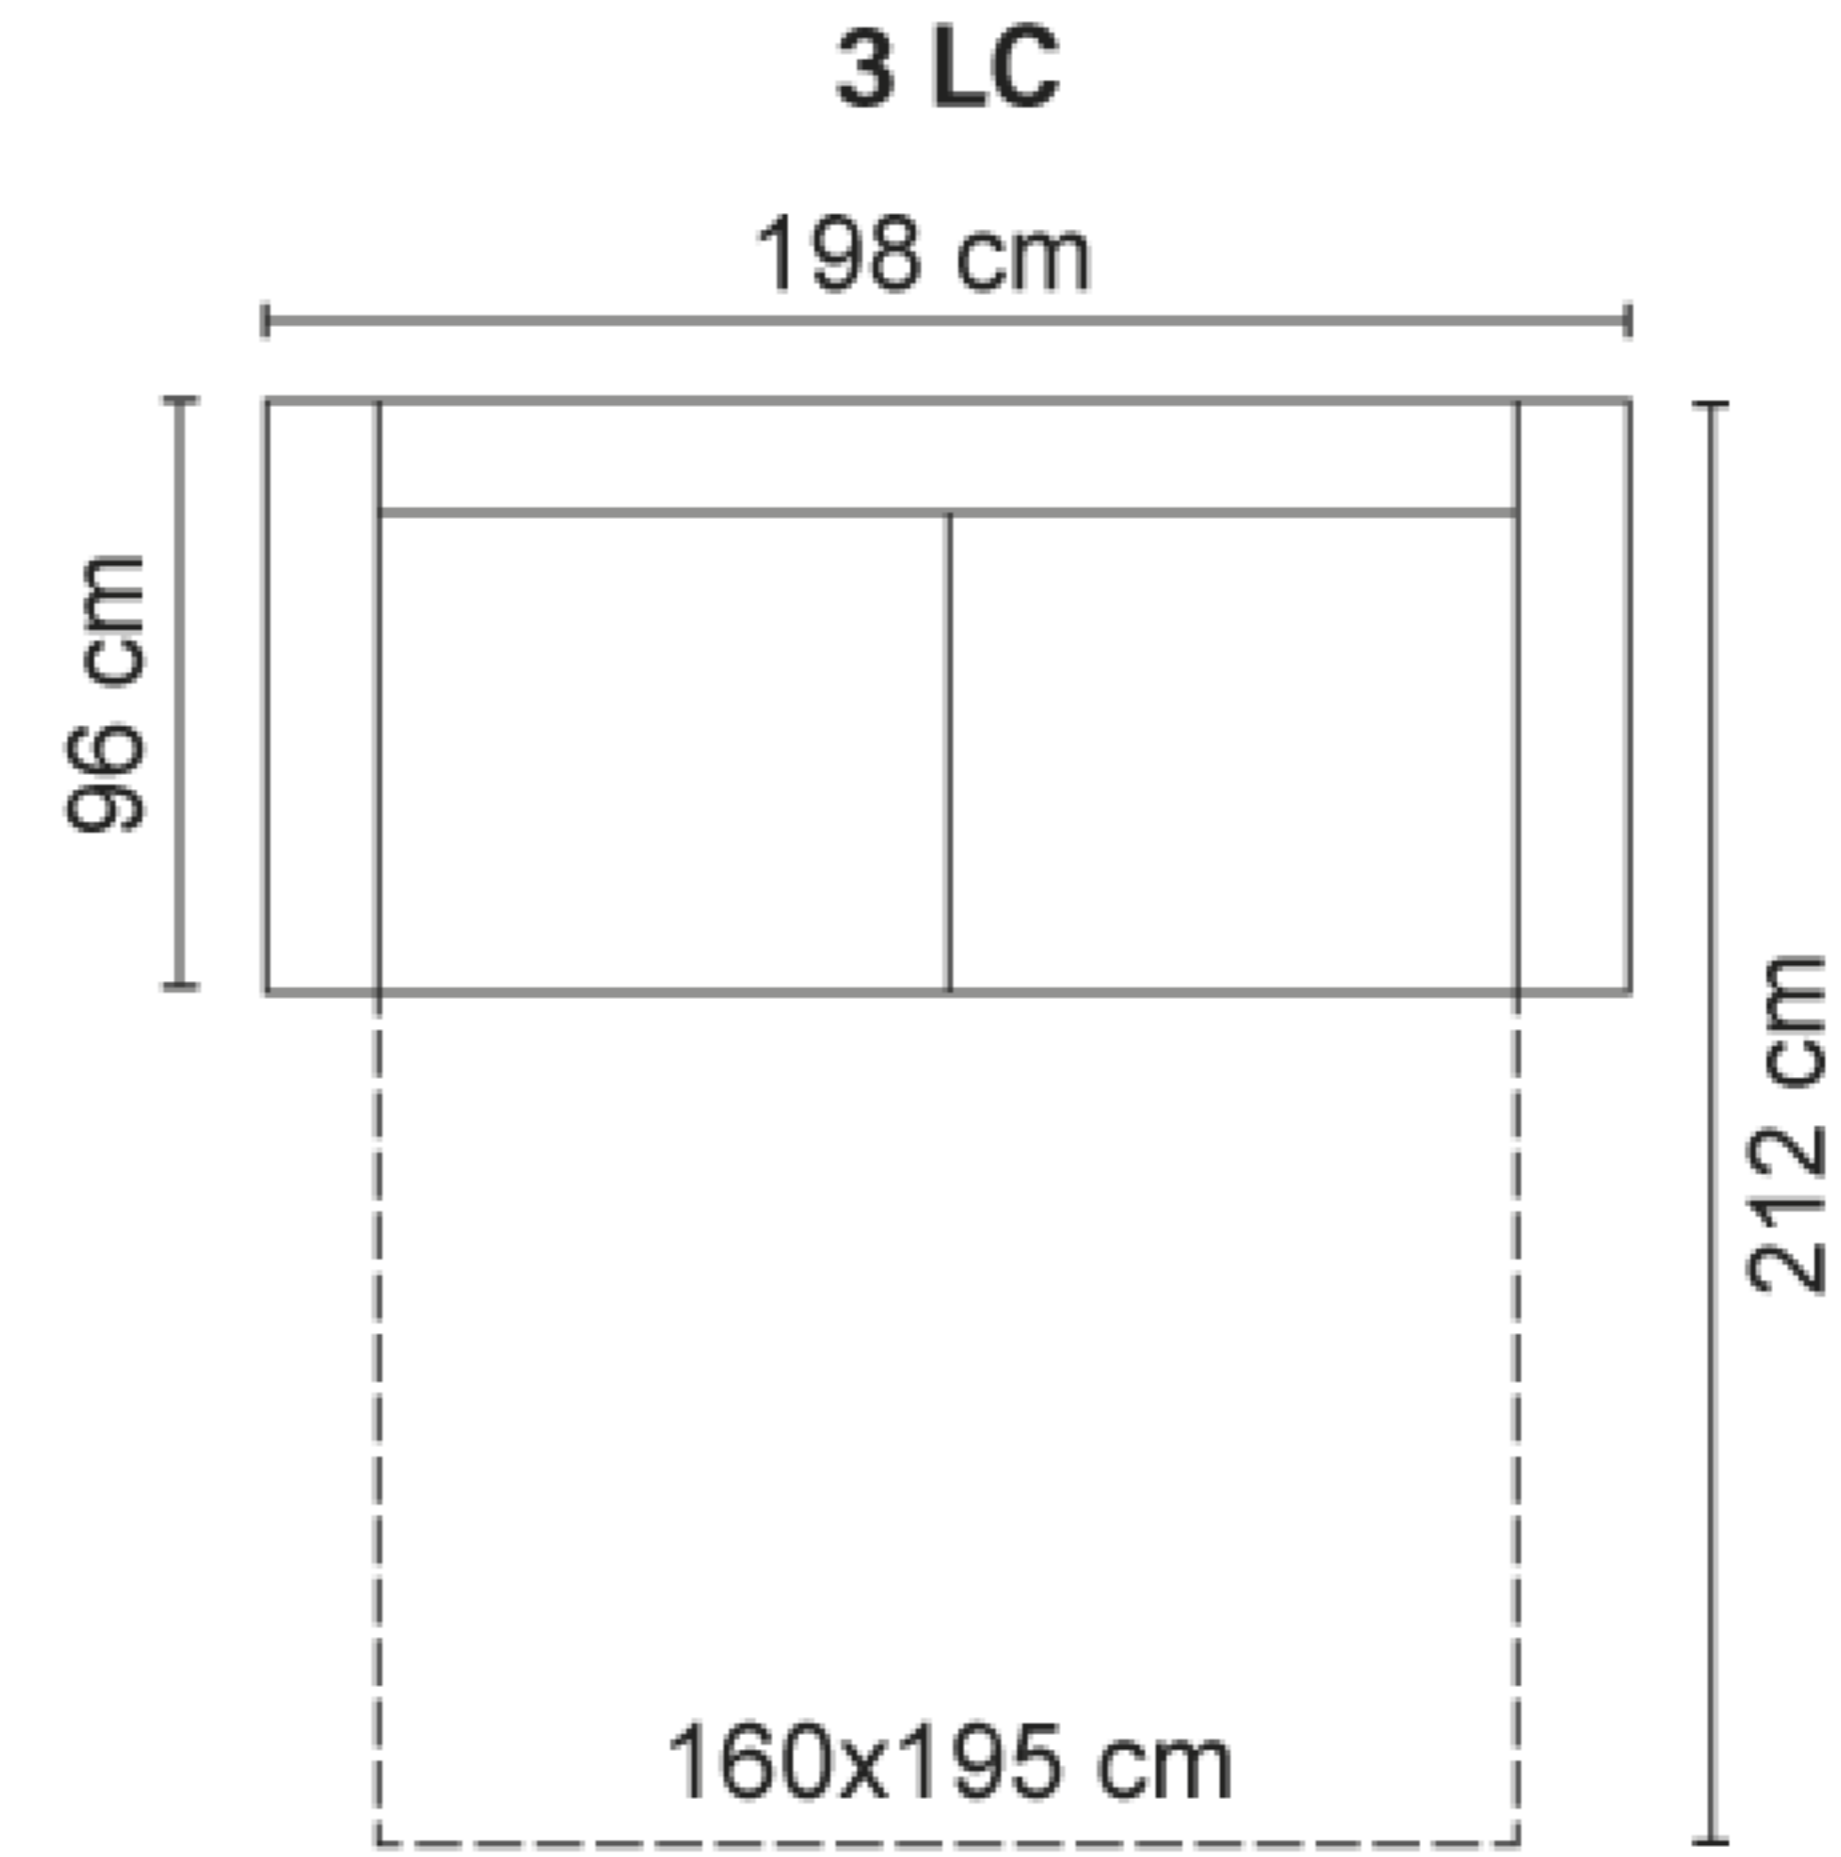

ADRIA COMBINATIONS

Choose from available sofa models

* Measured with standard armrest E.
All measurements are approximate

Available in fabrics & leathers