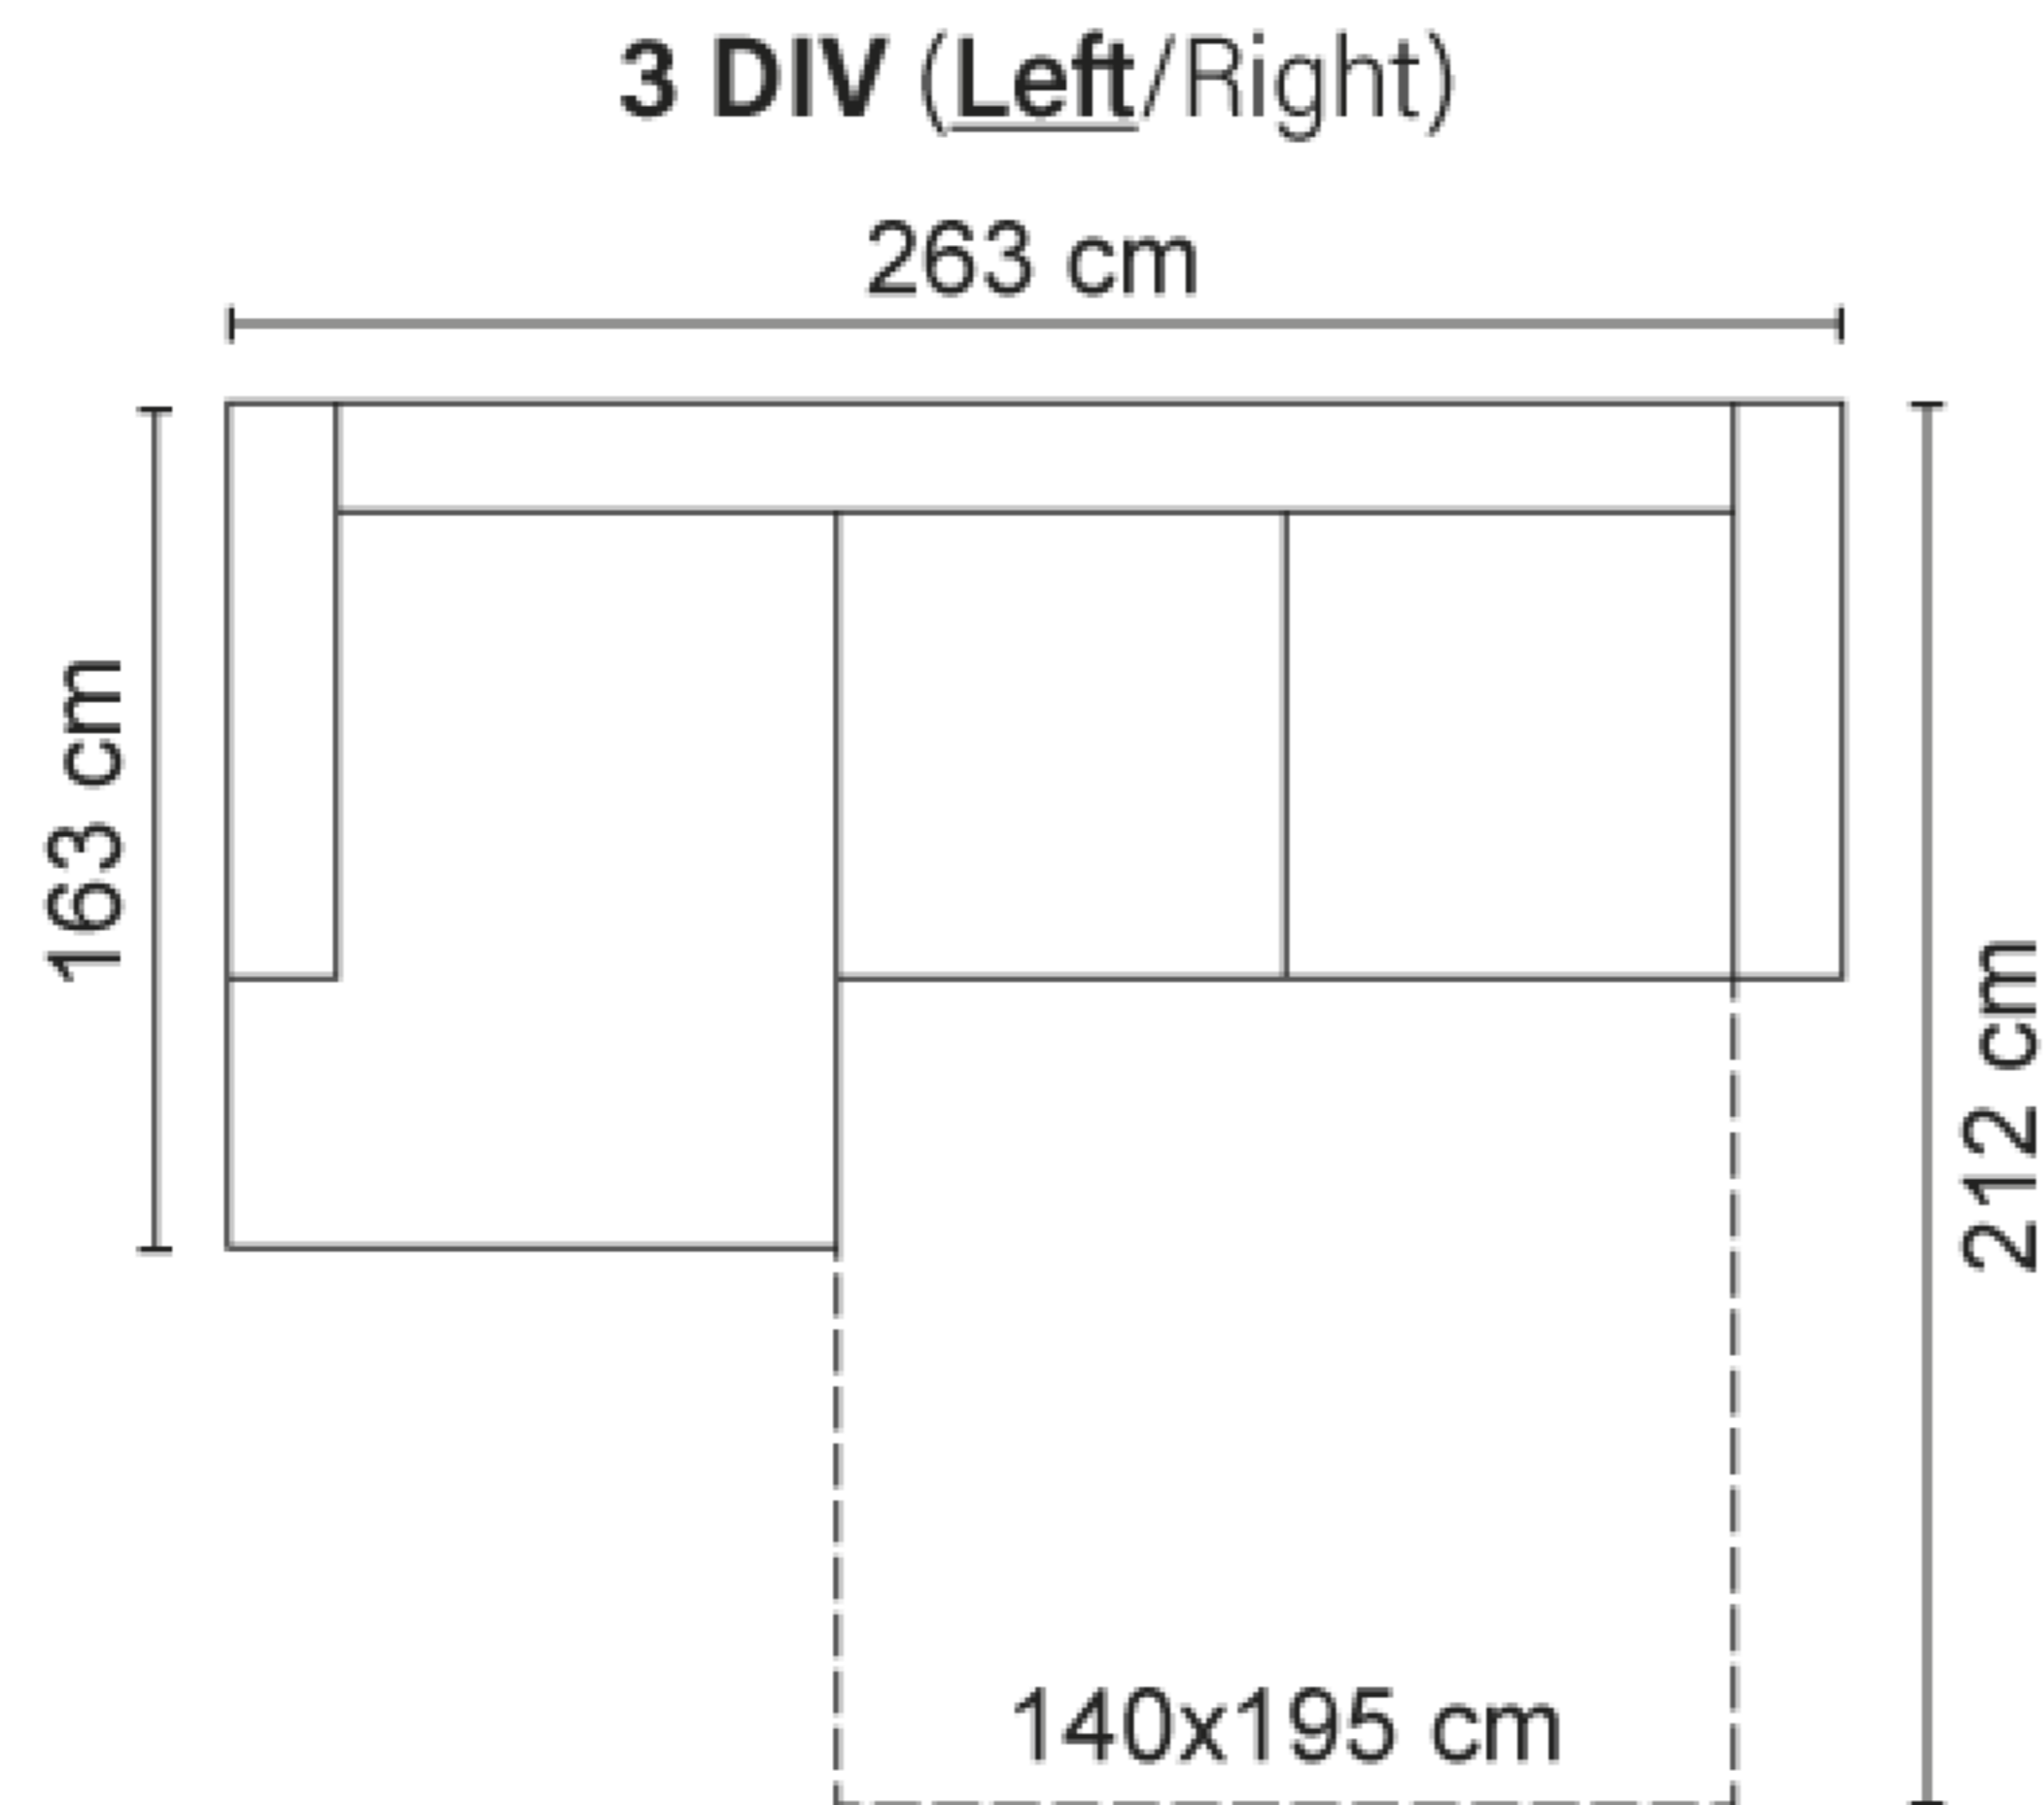

ADRIA COMBINATIONS

Choose from available sofa models

* Measured with standard armrest E.
All measurements are approximate

Available in fabrics & leathers