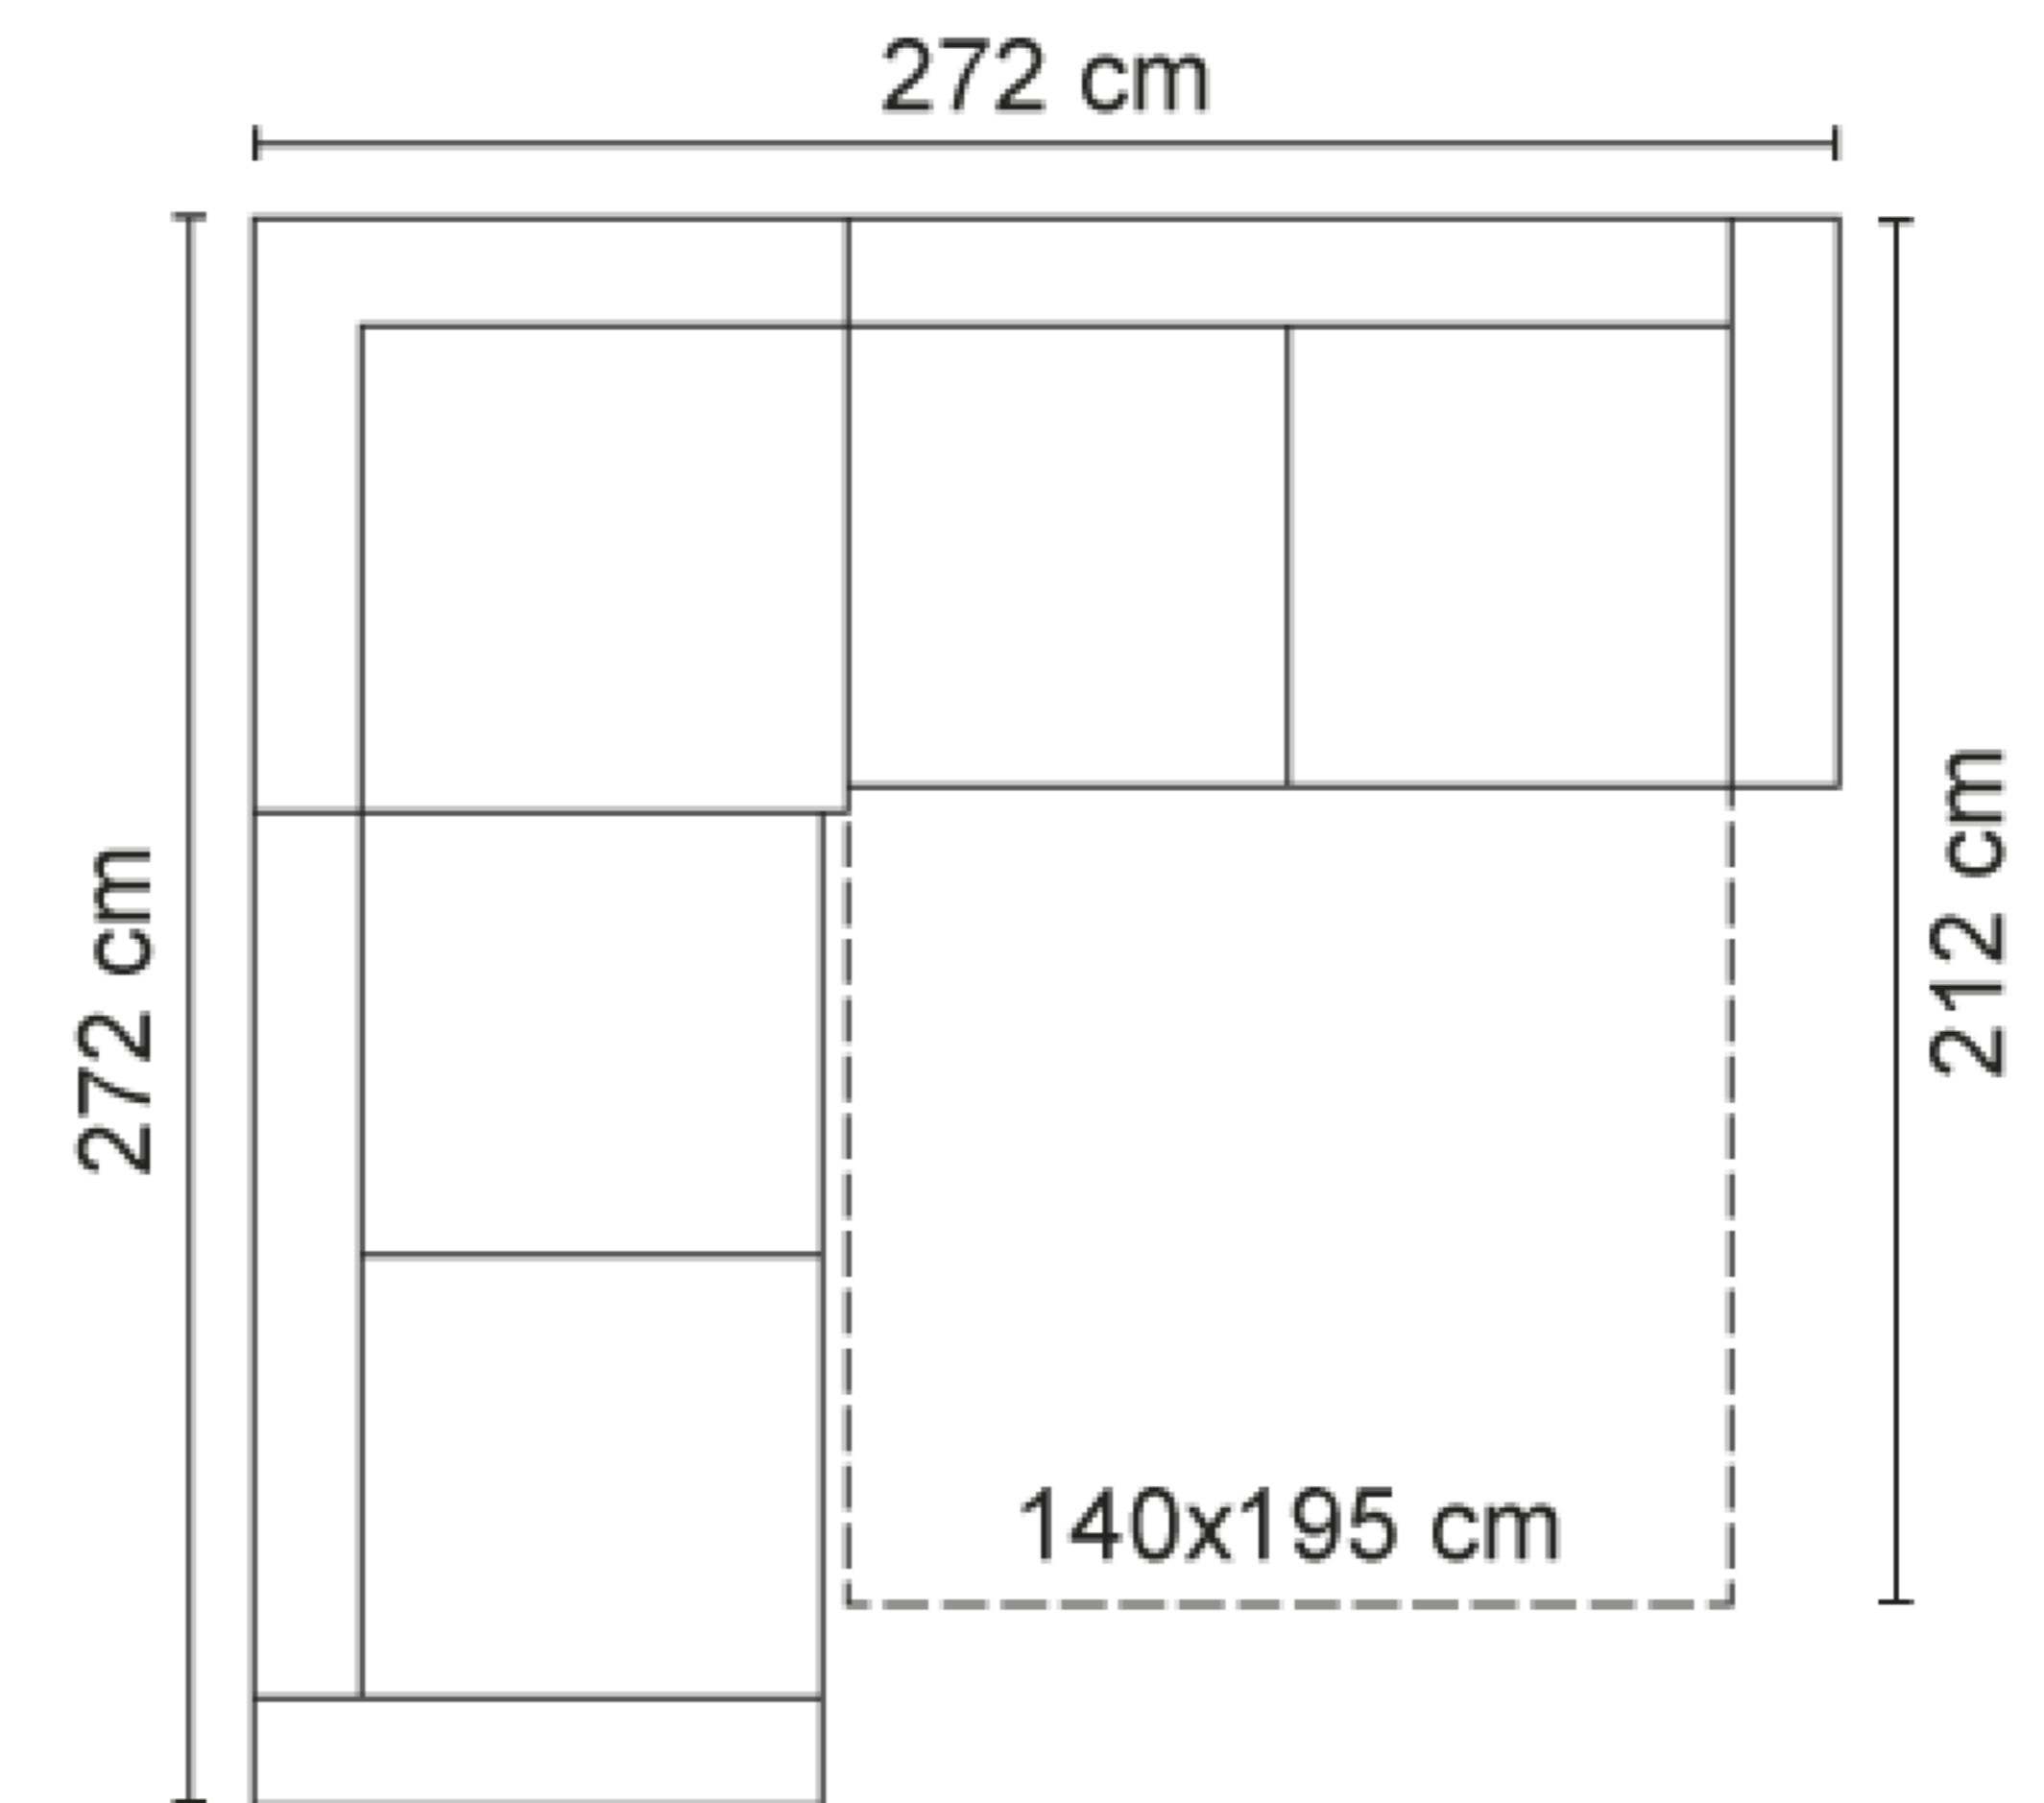

ADRIA COMBINATIONS

Choose from available sofa models

OPEN END (Left/Right)

OPEN END MAXI (Left/Right)

1C2/2C1

2C2(mech)/2(mech)C2

* Measured with standard armrest E.
All measurements are approximate

Available in fabrics & leathers