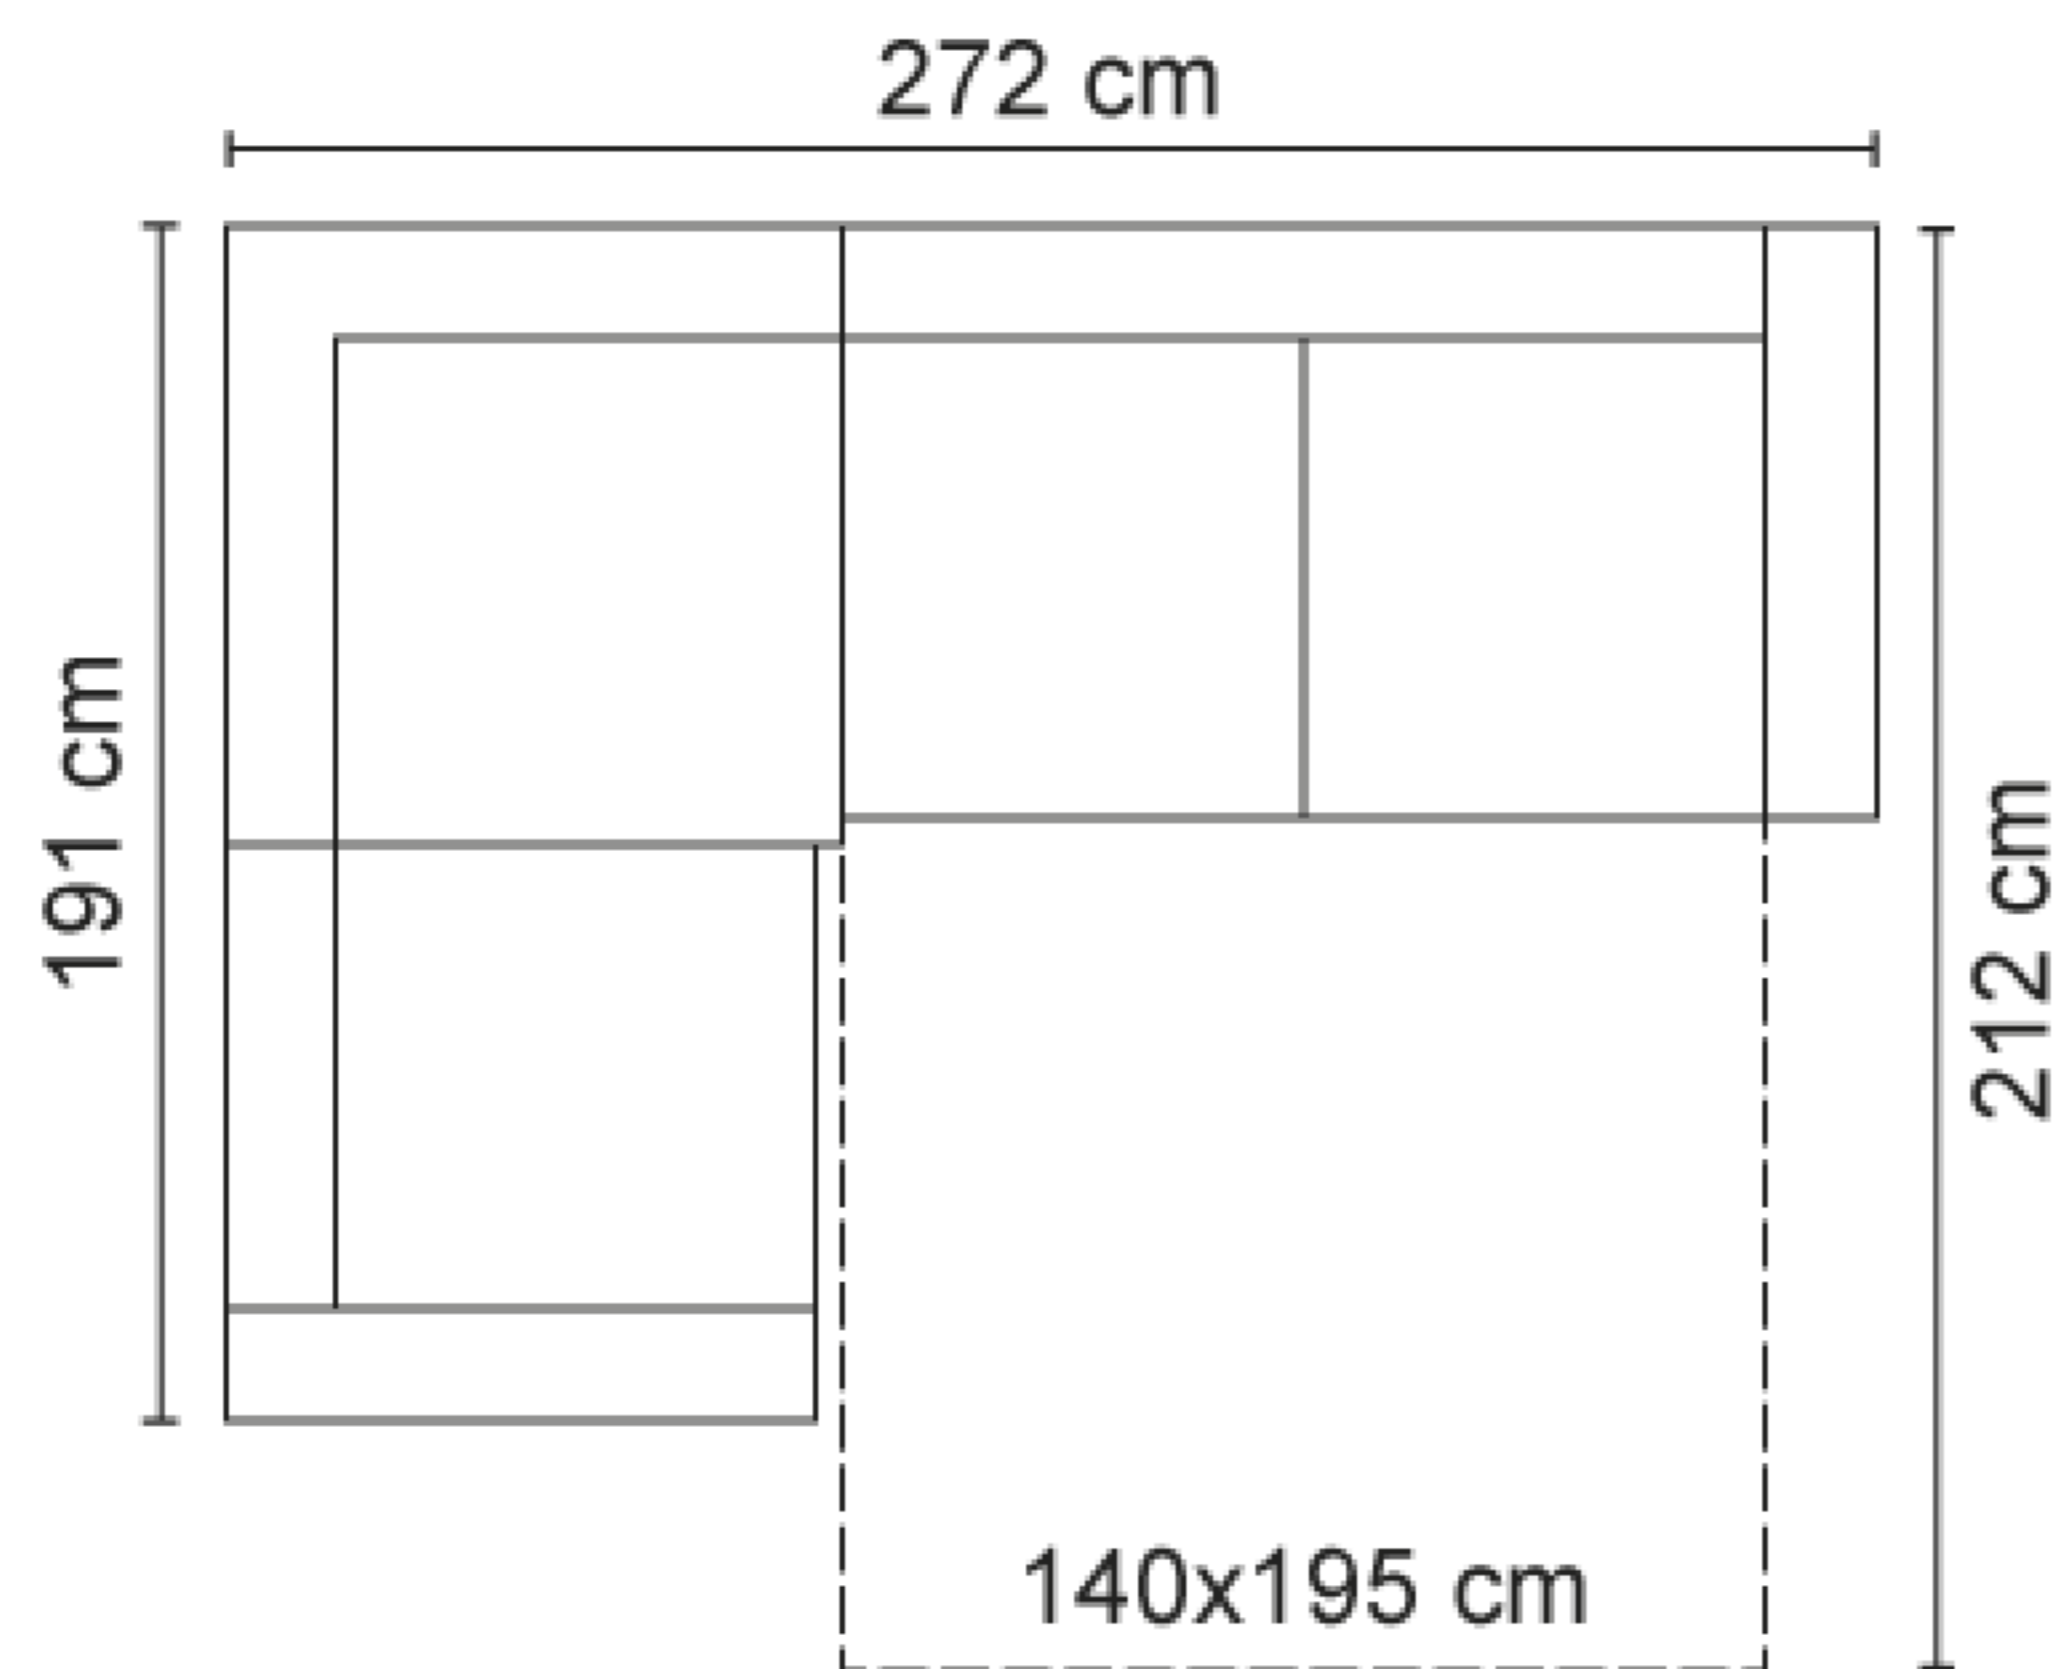

ADRIA COMBINATIONS

Choose from available sofa models

OPEN END (Left/Right)

OPEN END MAXI (Left/Right)

1C2/2C1

2C2(mech)/2(mech)C2

* Measured with standard armrest E.
All measurements are approximate

Available in fabrics & leathers