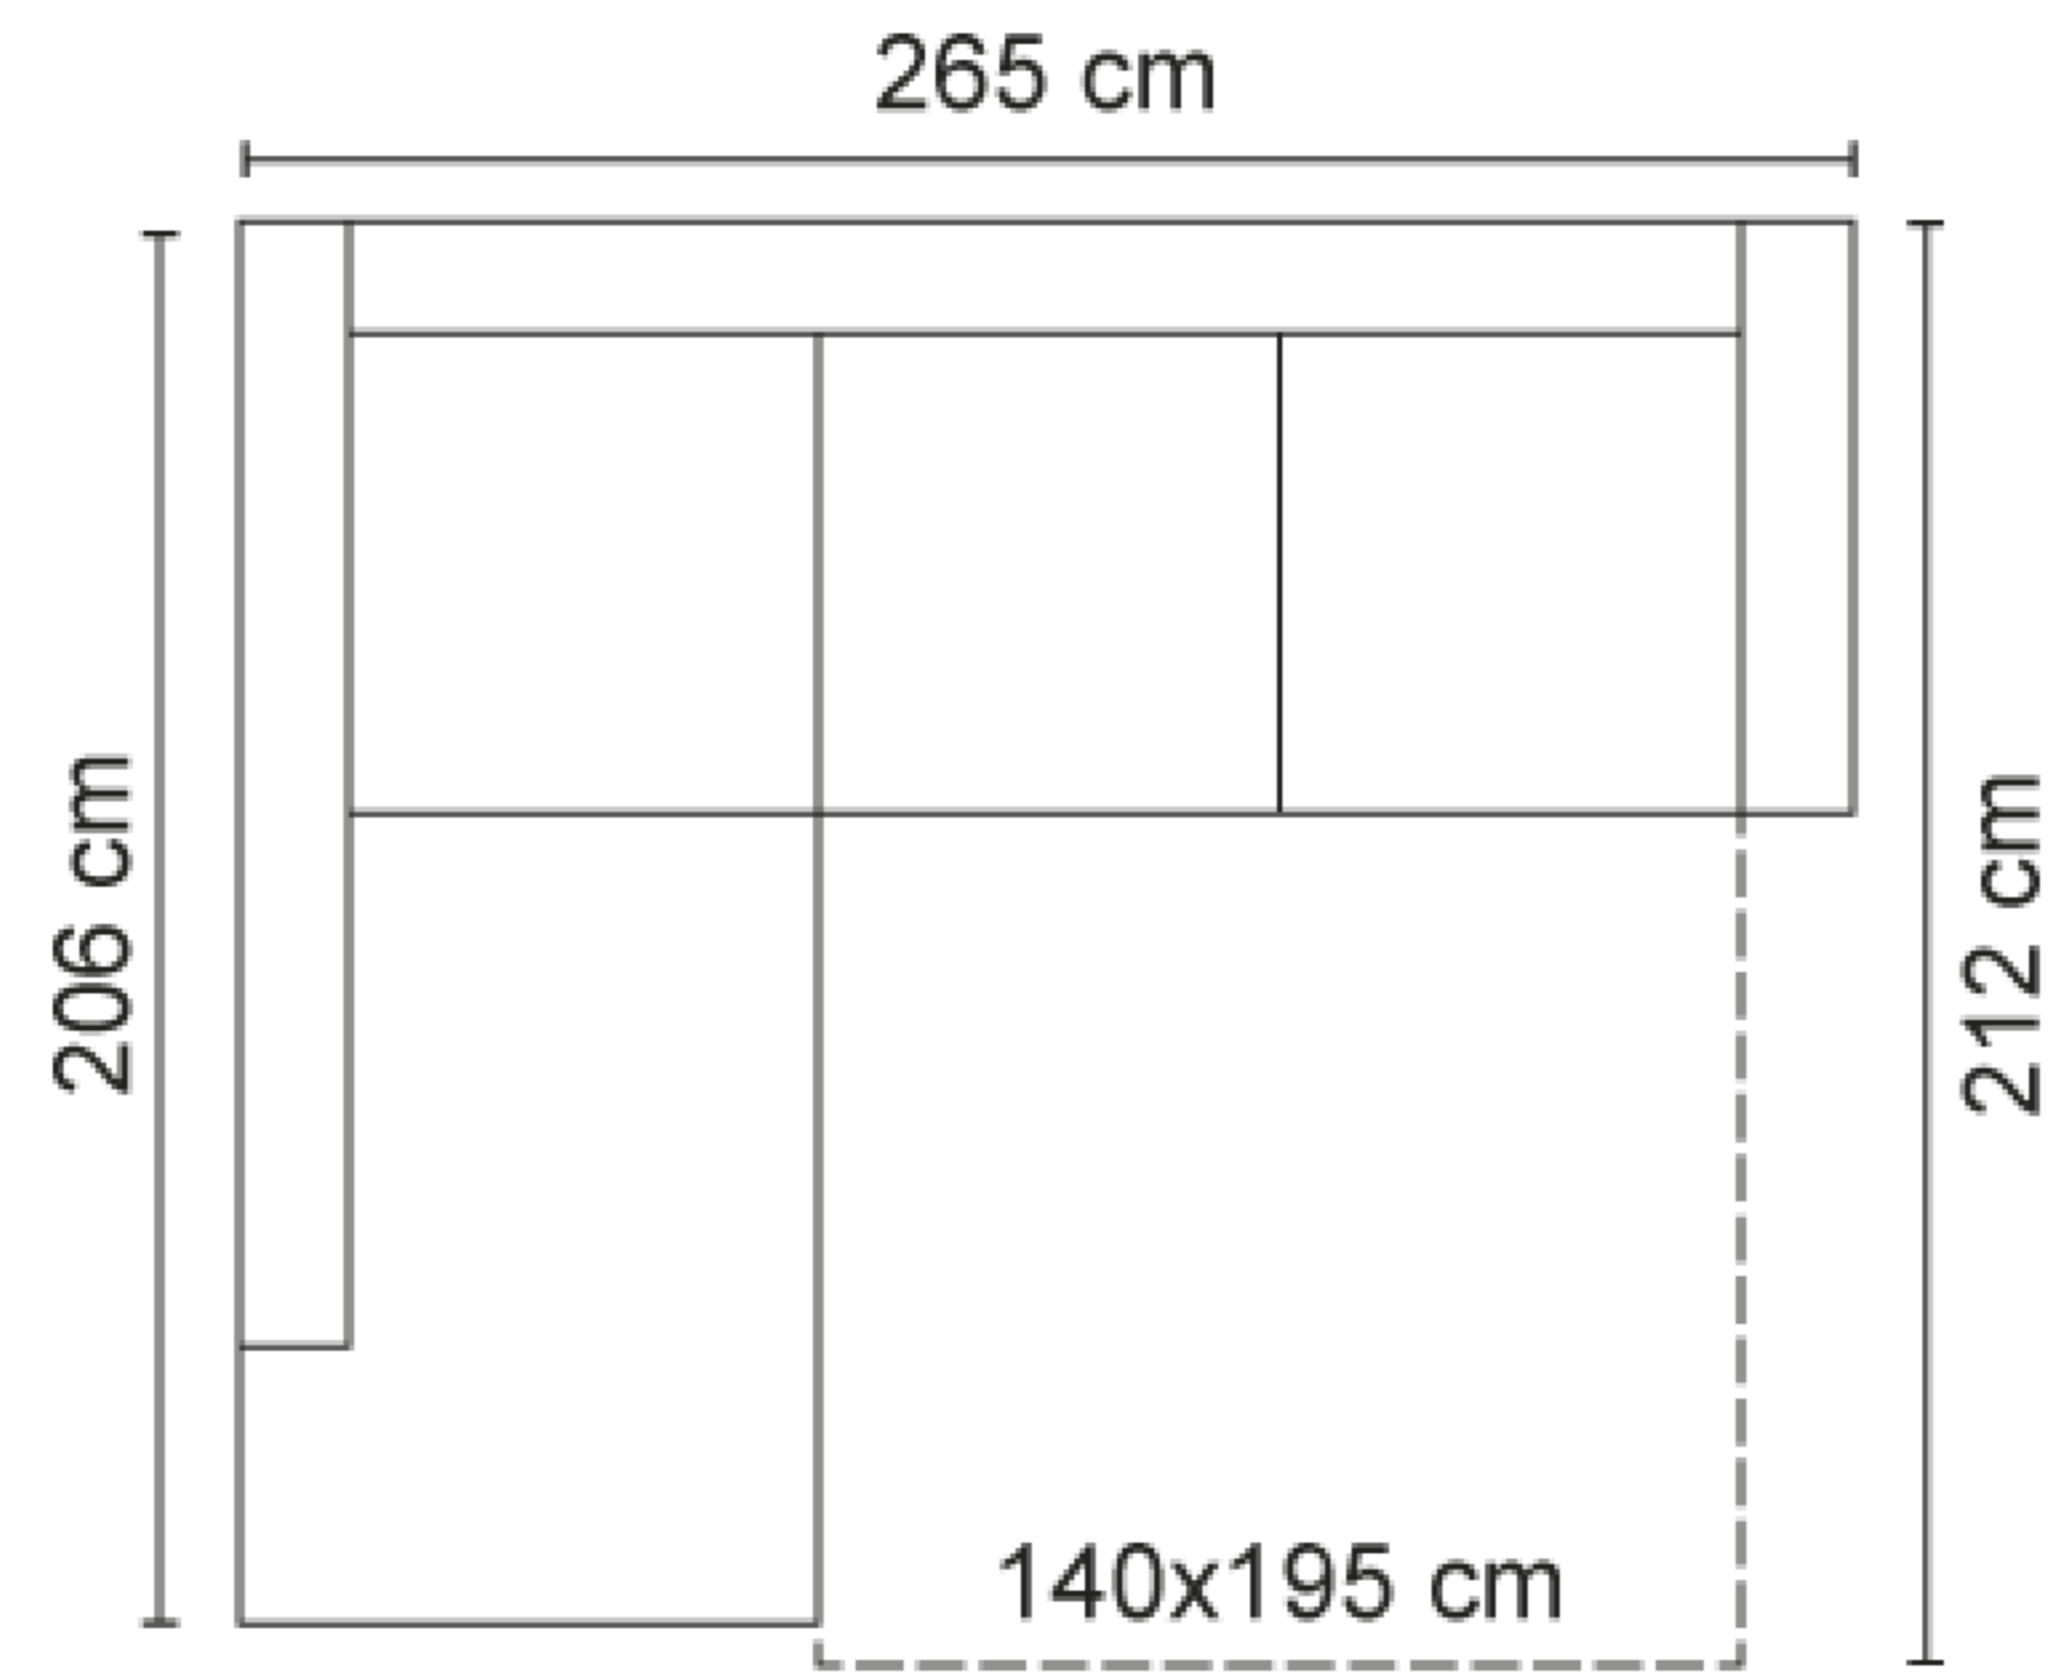

ADRIA COMBINATIONS

Choose from available sofa models

OPEN END (Left/Right)

OPEN END MAXI (Left/Right)

1C2/2C1

2C2(mech)/2(mech)C2

* Measured with standard armrest E.
All measurements are approximate

Available in fabrics & leathers