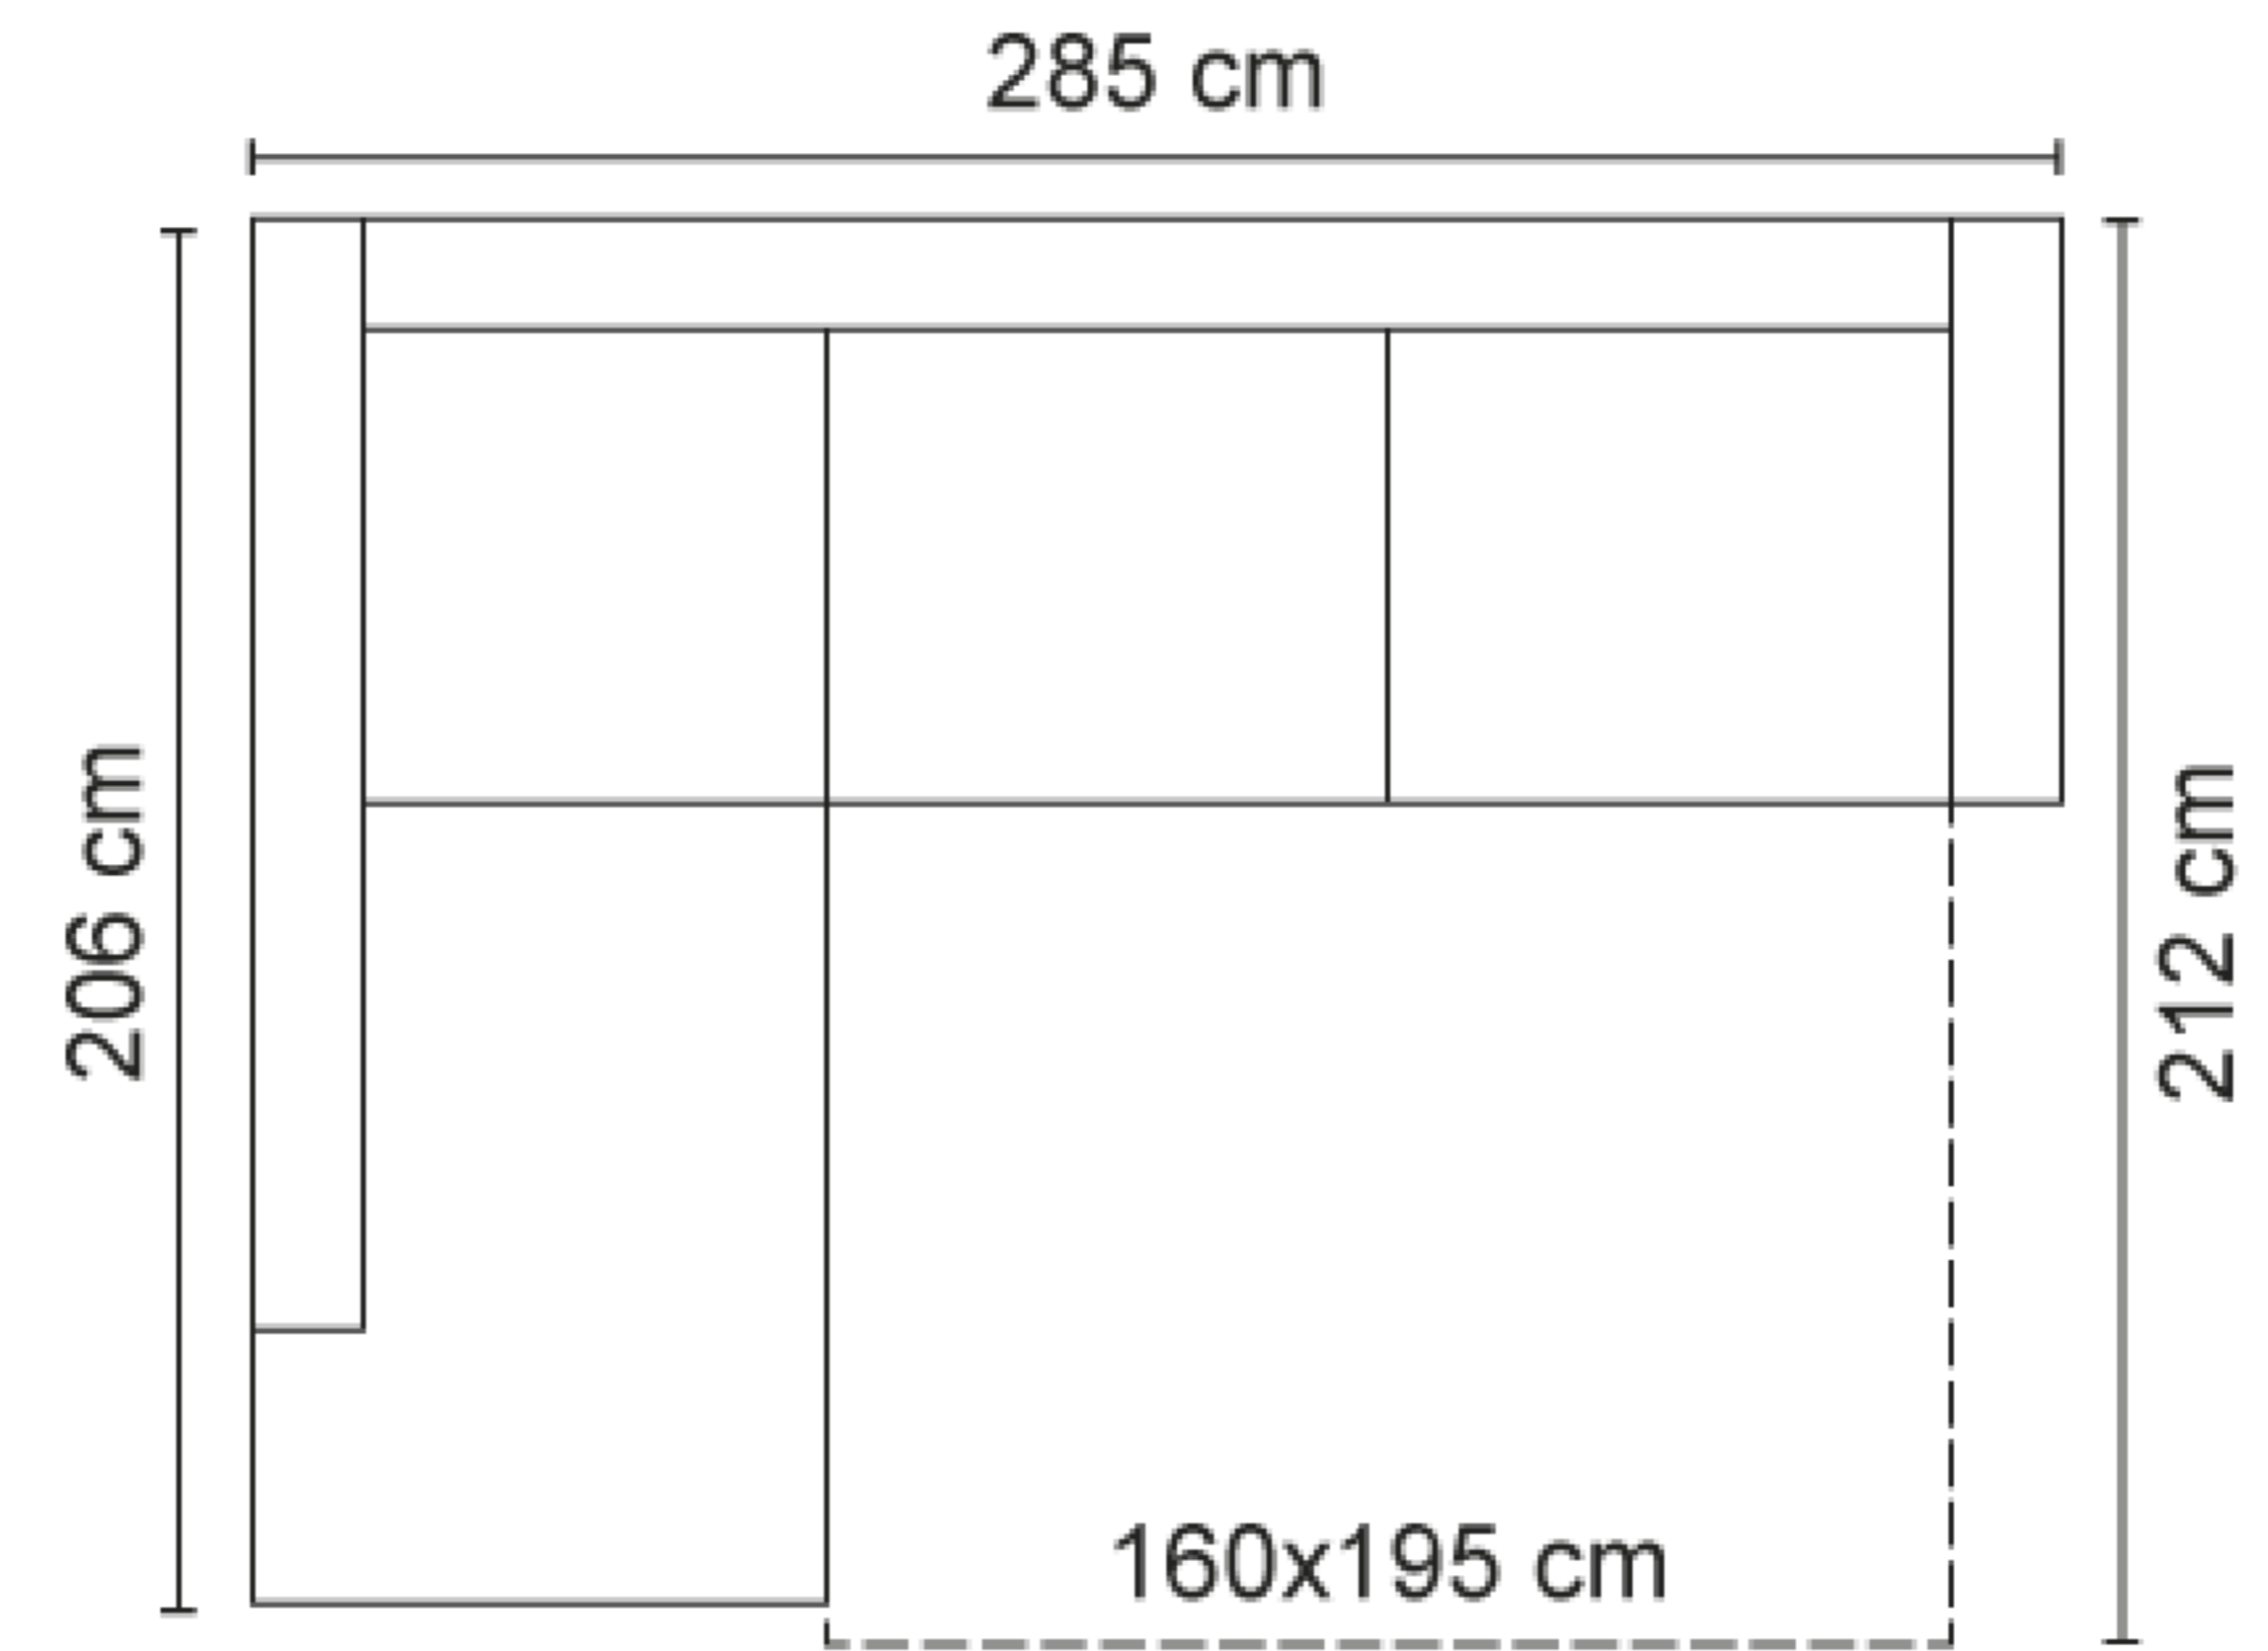

ADRIA COMBINATIONS

Choose from available sofa models

OPEN END (Left/Right)

OPEN END MAXI (Left/Right)

1C2/2C1

2C2(mech)/2(mech)C2

* Measured with standard armrest E.
All measurements are approximate

Available in fabrics & leathers