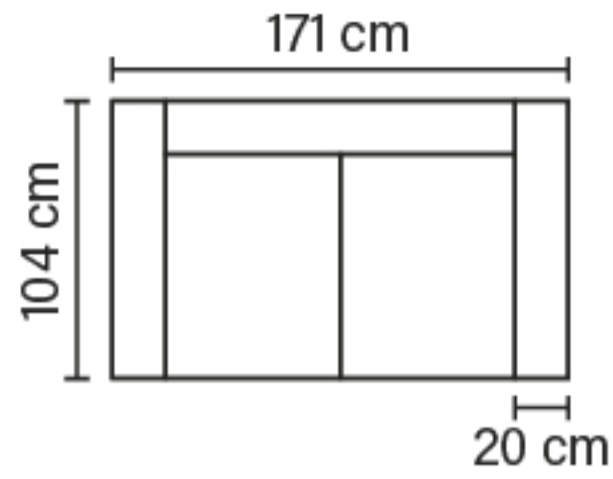

COFFEE COMBINATIONS

Choose from available sofa models

Cloud-system®

2

OPEN END SMALL (Left/Right)

OPEN END MAXI (Left/Right)

3 LC

OPEN END (Left/Right)

3 DIV (Left/Right)

4 DIV (Left/Right)

2Corner3/3Corner2

2Corner2

Available in fabrics & leathers

* All measurements are approximate