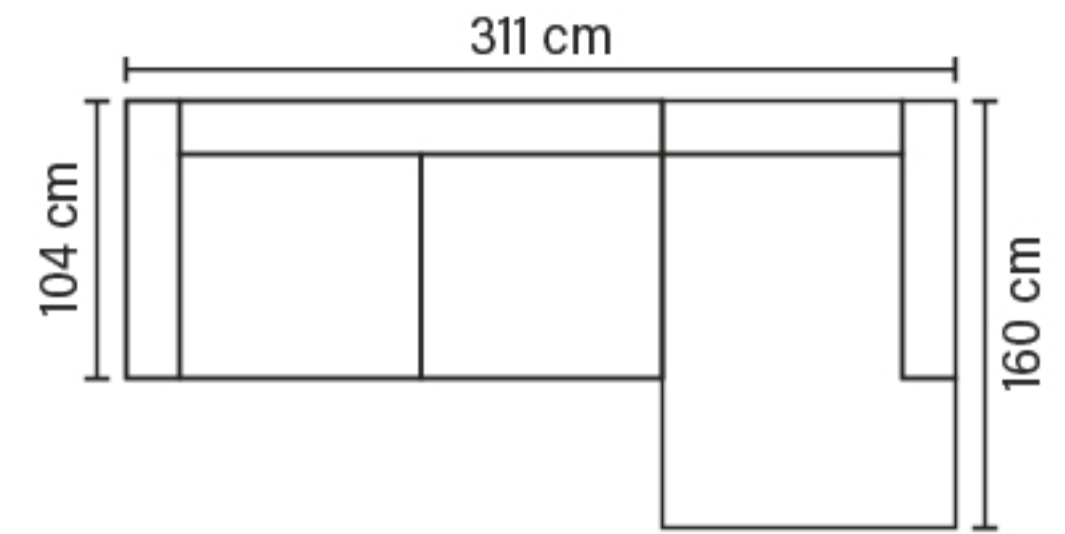

COFFEE COMBINATIONS

Choose from available sofa models

Cloud-system®

2

OPEN END SMALL (Left/Right)

OPEN END MAXI (Left/Right)

3 LC

OPEN END (Left/Right)

3 DIV (Left/Right)

4 DIV (Left/Right)

2Corner3/3Corner2

2Corner2

Available in fabrics & leathers

* All measurements are approximate