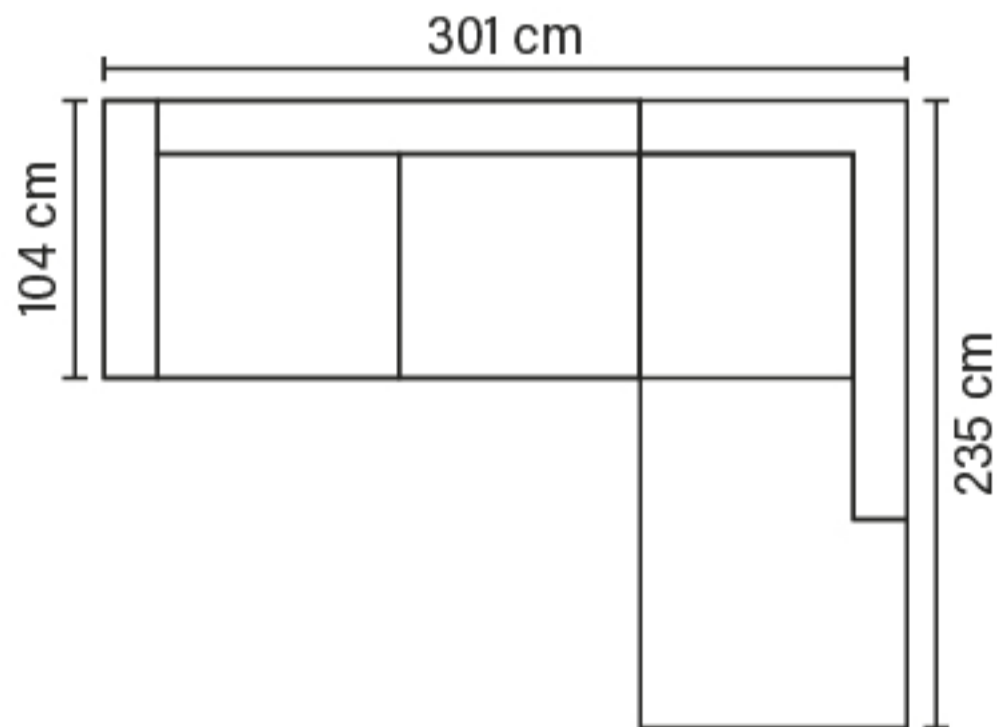

COFFEE COMBINATIONS

Choose from available sofa models

Cloud-system®

2

OPEN END SMALL (Left/Right)

OPEN END MAXI (Left/Right)

3 LC

OPEN END (Left/Right)

3 DIV (Left/Right)

4 DIV (Left/Right)

2Corner3/3Corner2

2Corner2

Available in fabrics & leathers

* All measurements are approximate