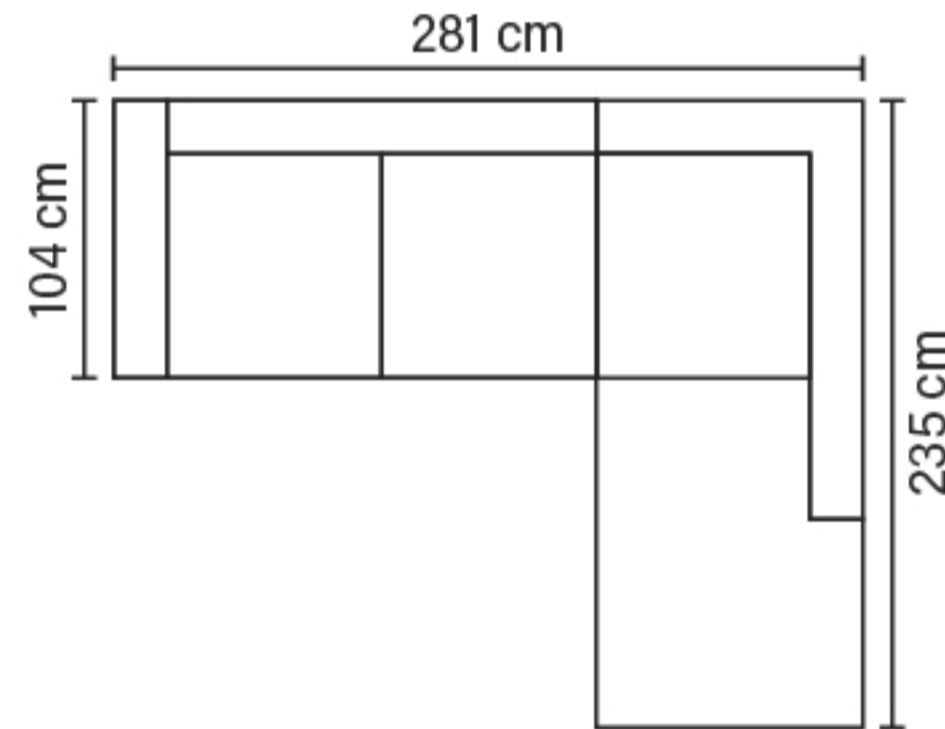

COFFEE COMBINATIONS

Choose from available sofa models

Cloud-system®

2

OPEN END SMALL (Left/Right)

OPEN END MAXI (Left/Right)

3 LC

OPEN END (Left/Right)

3 DIV (Left/Right)

4 DIV (Left/Right)

2Corner3/3Corner2

2Corner2

Available in fabrics & leathers

* All measurements are approximate