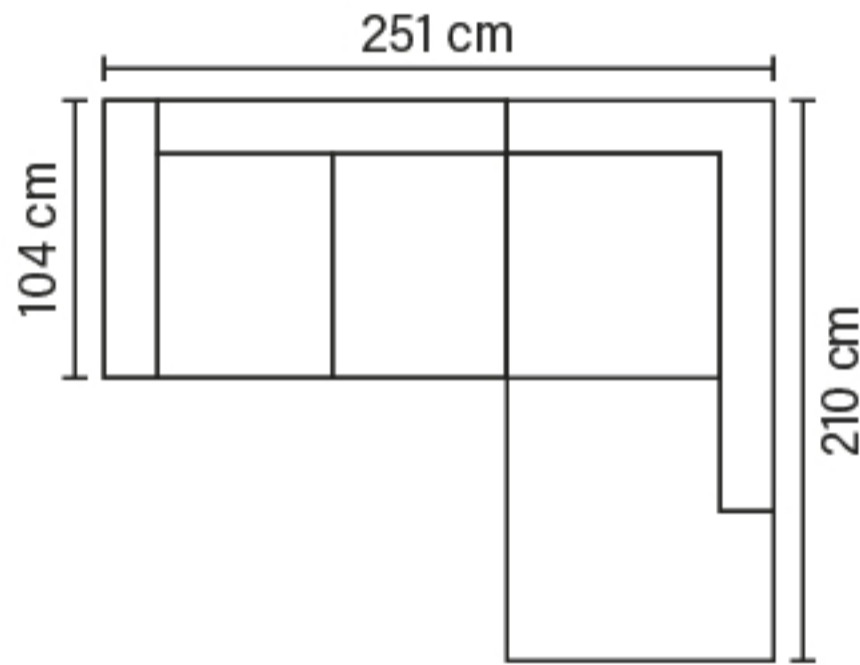

COFFEE COMBINATIONS

Choose from available sofa models

Cloud-system®

2

OPEN END SMALL (Left/Right)

OPEN END MAXI (Left/Right)

3 LC

OPEN END (Left/Right)

3 DIV (Left/Right)

4 DIV (Left/Right)

2Corner3/3Corner2

2Corner2

Available in fabrics & leathers

* All measurements are approximate