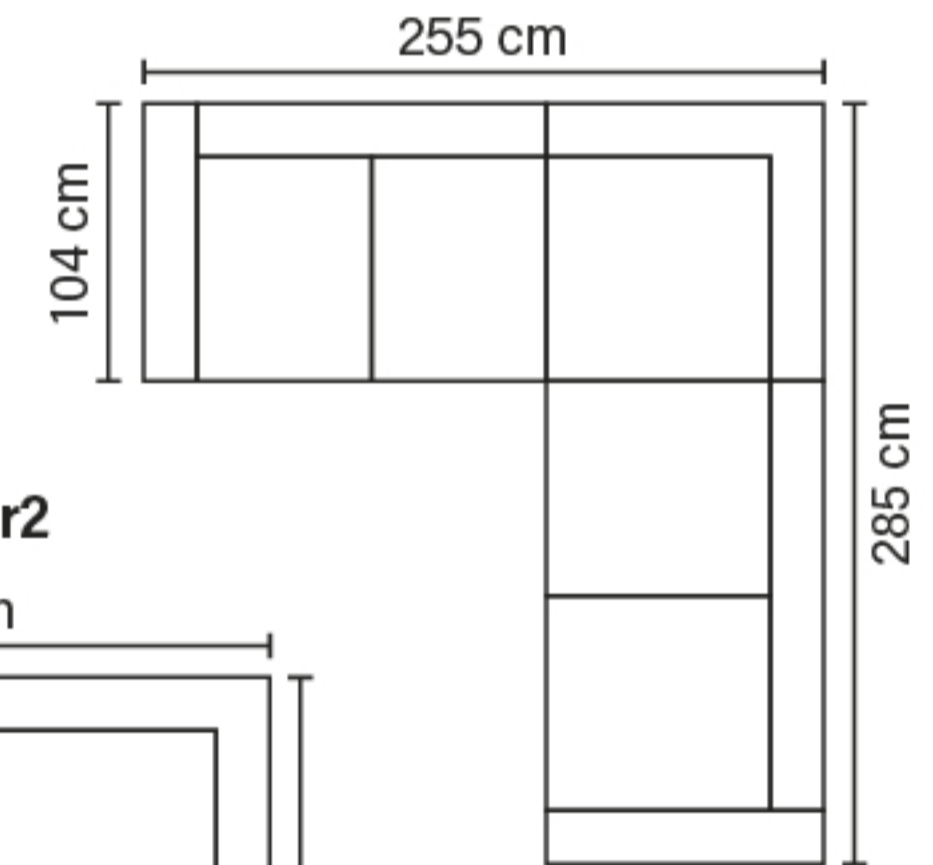

COFFEE COMBINATIONS

Choose from available sofa models

Cloud-system®

2

OPEN END SMALL (Left/Right)

OPEN END MAXI (Left/Right)

3 LC

OPEN END (Left/Right)

3 DIV (Left/Right)

4 DIV (Left/Right)

2Corner3/3Corner2

2Corner2

Available in fabrics & leathers

* All measurements are approximate