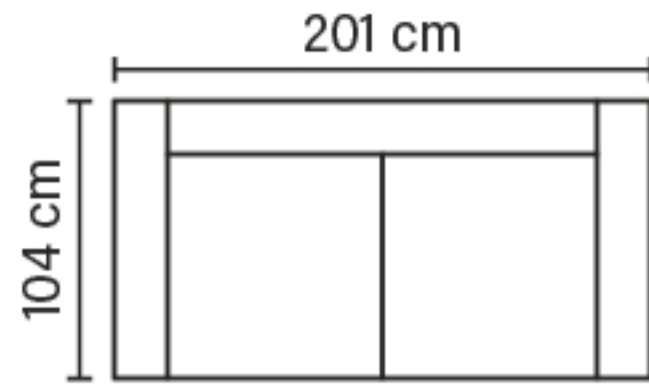

COFFEE COMBINATIONS

Choose from available sofa models

Cloud-system®

2

OPEN END SMALL (Left/Right)

OPEN END MAXI (Left/Right)

3 LC

OPEN END (Left/Right)

3 DIV (Left/Right)

4 DIV (Left/Right)

2Corner3/3Corner2

2Corner2

Available in fabrics & leathers

* All measurements are approximate