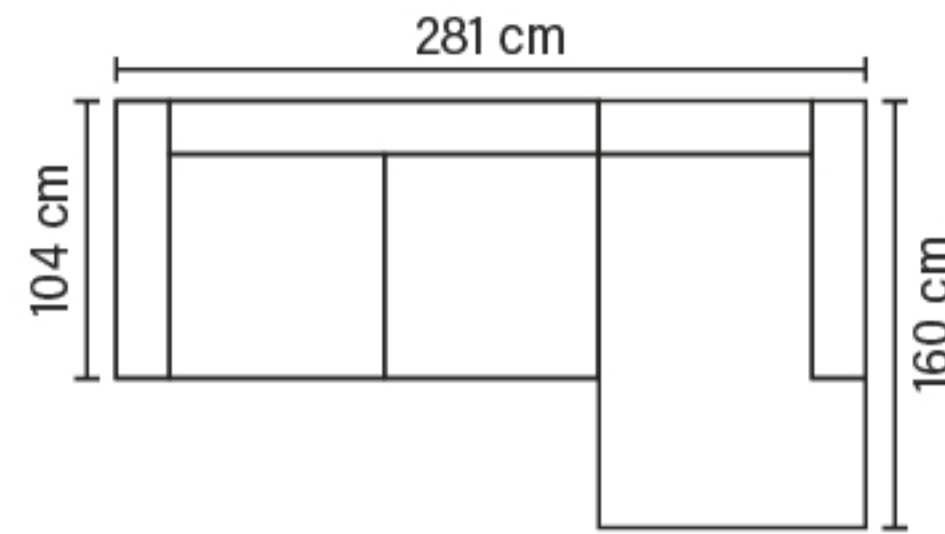

COFFEE COMBINATIONS

Choose from available sofa models

Cloud-system®

2

OPEN END SMALL (Left/Right)

OPEN END MAXI (Left/Right)

3 LC

OPEN END (Left/Right)

3 DIV (Left/Right)

4 DIV (Left/Right)

2Corner3/3Corner2

2Corner2

Available in fabrics & leathers

* All measurements are approximate