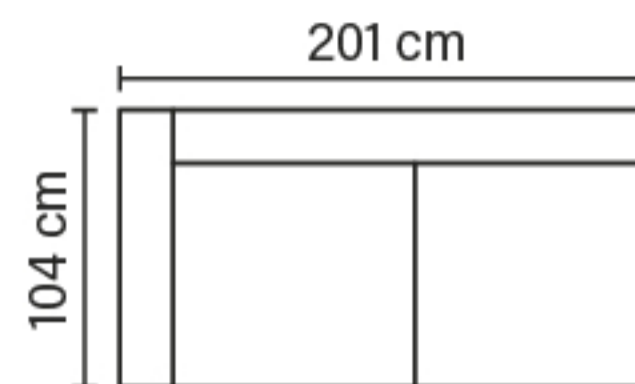

# COFFEE MODULES

Combine different modules into the desired shape and size

Cloud-system®

**MOD E**

**MOD A2/2A**

**MOD A3/3A**

**MOD A4/4A**

**MOD 1L/L1**