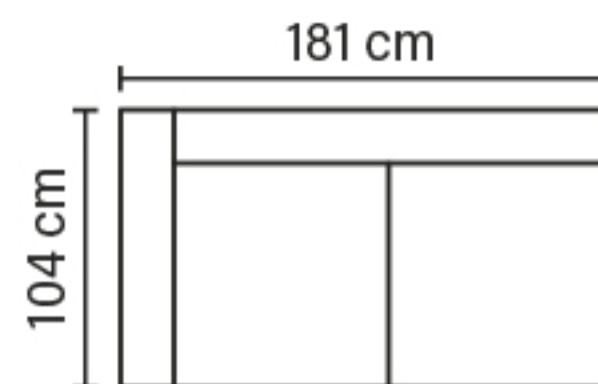

# COFFEE MODULES

Combine different modules into the desired shape and size

Cloud-system®

**MOD E**

**MOD A2/2A**

**MOD A3/3A**

**MOD A4/4A**

**MOD 1L/L1**