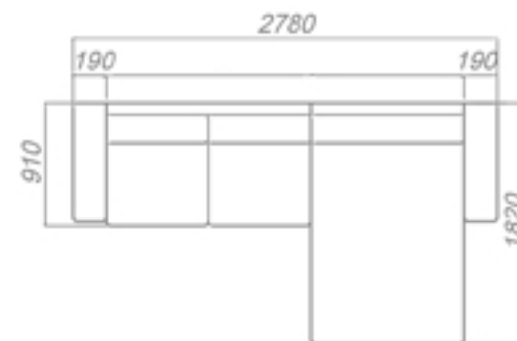

LEONE COMBINATIONS

Choose from available sofa models

3C2,5 / 2,5C3

3C3

2-sits Divan / Divan 2-sits

2,5-sits Divan / Divan 2,5-sits

3-sits Divan / Divan 3-sits

* All measurements are approximate