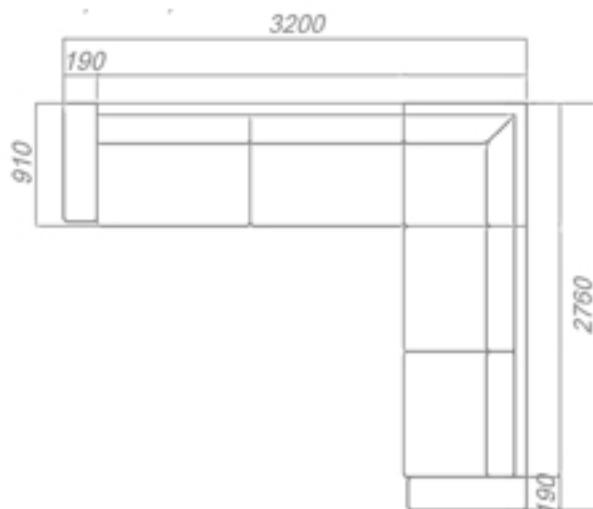

LEONE COMBINATIONS

Choose from available sofa models

3C2,5 / 2,5C3

3C3

2-sits Divan / Divan 2-sits

2,5-sits Divan / Divan 2,5-sits

3-sits Divan / Divan 3-sits

* All measurements are approximate