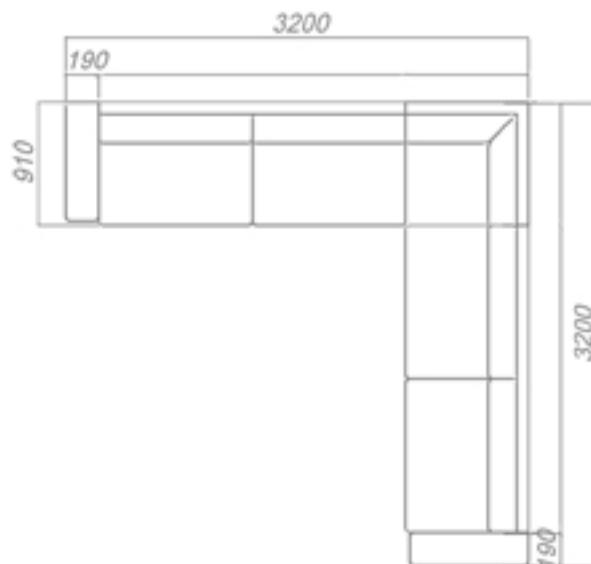

LEONE COMBINATIONS

Choose from available sofa models

3C2,5 / 2,5C3

3C3

2-sits Divan / Divan 2-sits

2,5-sits Divan / Divan 2,5-sits

3-sits Divan / Divan 3-sits

* All measurements are approximate