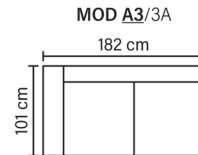

METROPOL MODULES

Combine different modules into the desired shape and size

* All measurements are approximate

Available in fabrics & leathers