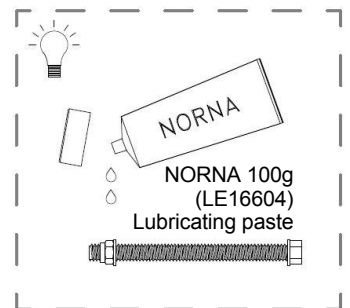

Parts List		
QTY	PART NO	DESCRIP.
1	D11153	Taifun
5	LE15252	M16x200 mm
3	LE16054	M10 cap nut
4	LE16056	M12 cap nut
8	LE16062	10x16 mm
2	LE16063	10x90 mm
4	LE16071	12x40 mm
1	LE16085	M10x70 mm
5	LE16152	M16 - Ø30 mm
8	LE16167	M12 - Ø32 mm
2	S11880	Ø250/45 mm
1	SR00031	Ø54x90 mm