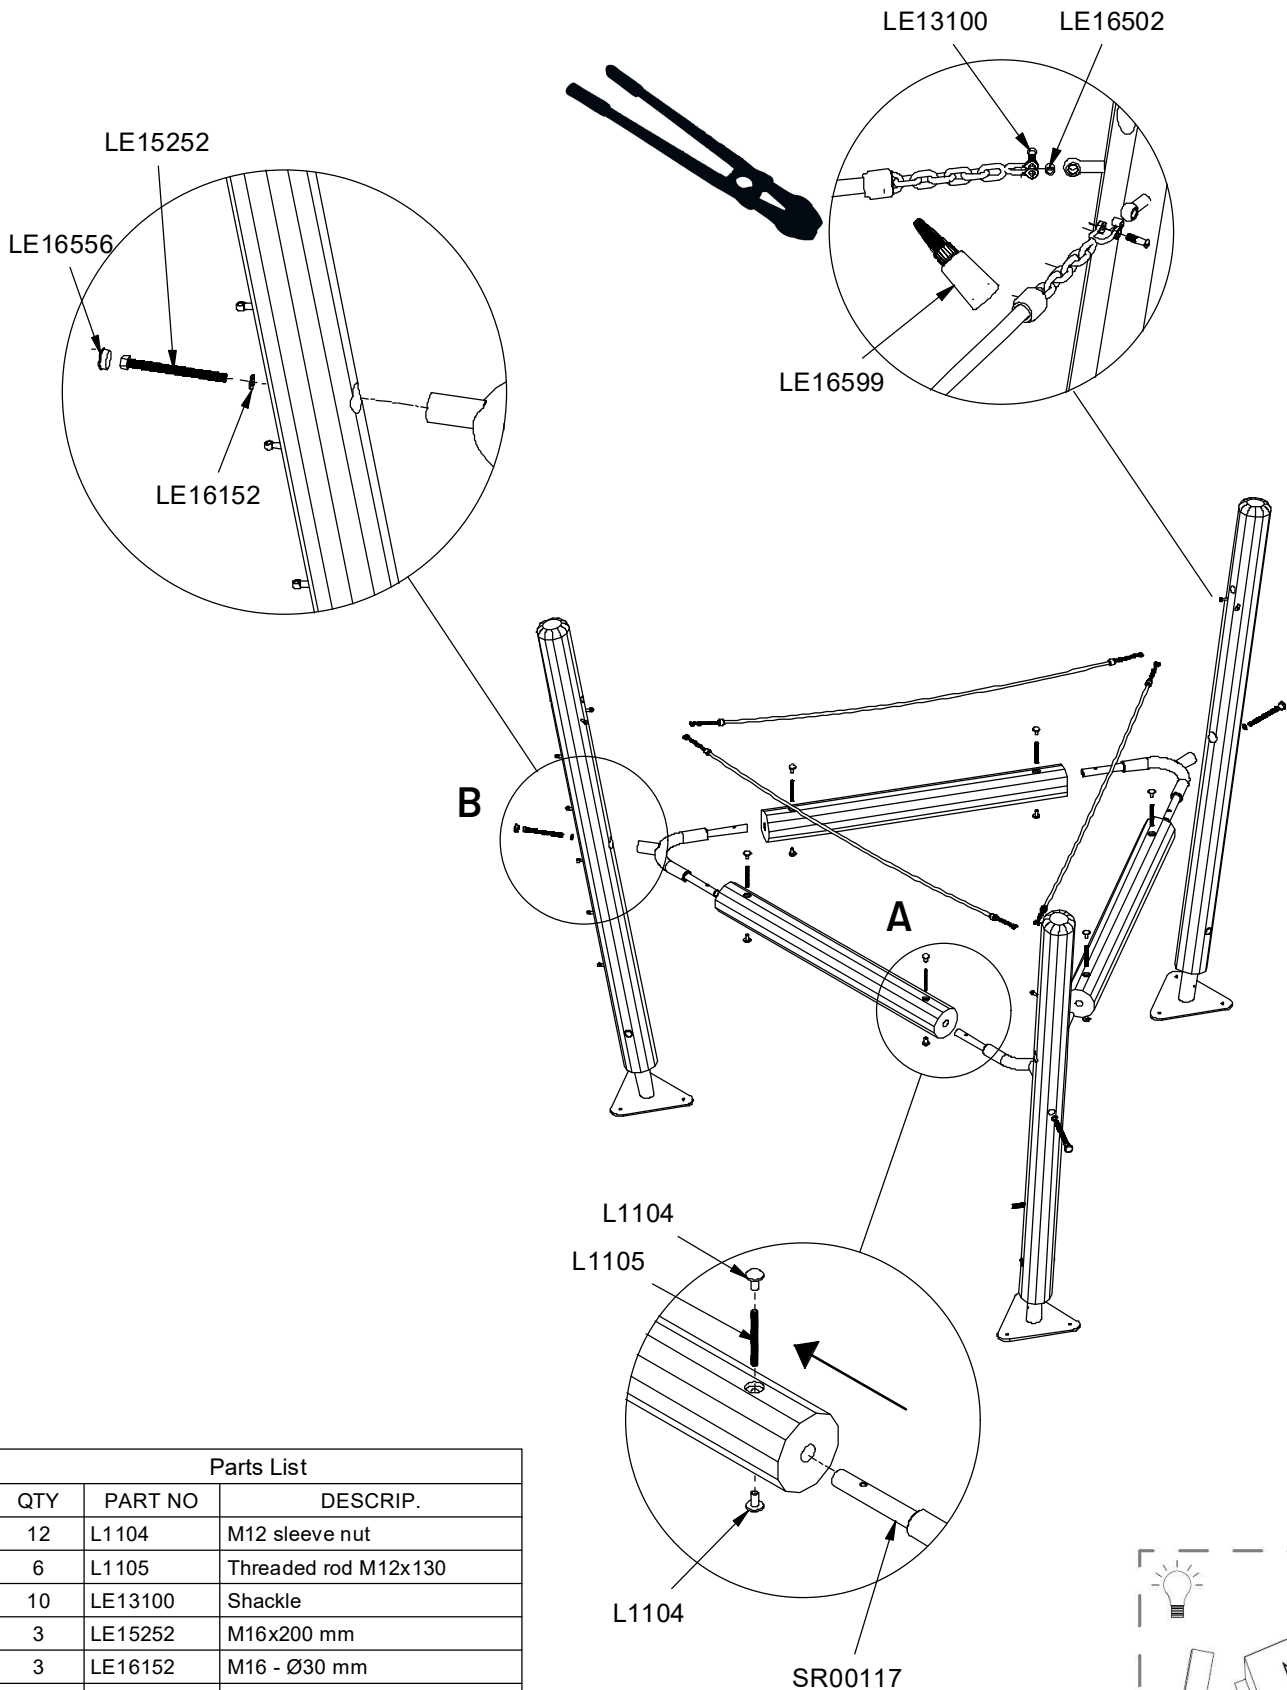

QTY	PART NO	DESCRIP.
1	D11433	Ø200x3740mm, assembled
1	D11434	Ø200x3740mm, assembled
1	D11435	Ø200x3740mm, assembled
1	RS00108	Robinia, Ø120x1700mm
1	RS00109	Robinia, Ø120x1650mm
1	RS00119	Robinia, Ø120x1600mm
1	RS00120	Robinia, Ø120x1550mm
1	RS00121	Robinia, Ø120x1450mm
3	RS00269	Ø160-180x1620mm
1	S11877	Taifun net
1	SR00021	Ø60 tube
1	SR00026	Ø60, Tube for Monkeybars
1	SR00031	Ø54x90 mm
2	SR00074	450x540mm
1	SR00087	Ø60/Ø80 right ladder frame
1	SR00088	Ø60/Ø80 left ladder frame
3	SR00117	Ø38/60 tube, 60°
3	TV00022	Ø16 mm Taifun

Parts List		
QTY	PART NO	DESCRIP.
12	L1104	M12 sleeve nut
6	L1105	Threaded rod M12x130
10	LE13100	Shackle
3	LE15252	M16x200 mm
3	LE16152	M16 - Ø30 mm
10	LE16502	Spacer 6mm
3	LE16556	Ø42/38mm
2	LE16599	Sealtite 970 1,5 ml (Glue)
3	SR00117	Ø38/60 tube, 60°
3	TV00022	Ø16 mm Taifun

Parts List		
QTY	PART NO	DESCRIP.
1	LE15252	M16x200 mm
1	LE16053	M8 cap nut
10	LE16056	M12 cap nut
1	LE16073	8x70 mm
1	LE16152	M16 - Ø30 mm
11	LE16168	M12 - Ø24 mm
10	LE16231	M12x190
10	LE16552	Ø34/38 mm
1	RS00108	Robinia, Ø120x1700mm
1	RS00109	Robinia, Ø120x1650mm
1	RS00119	Robinia, Ø120x1600mm
1	RS00120	Robinia, Ø120x1550mm
1	RS00121	Robinia, Ø120x1450mm
1	SR00031	Ø54x90 mm
1	SR00087	Ø60/Ø80 right ladder frame
1	SR00088	Ø60/Ø80 left ladder frame
10	SR00128	Ø38 mm, Spacer

Ø10x85

SW 15

Hilti

Parts List		
QTY	PART NO	DESCRIP.
10	LE13100	Shackle
2	LE15901	3x16, PH
1	LE15910	Name tag
3	LE16048	Eyebolt 10x120mm
3	LE16064	Ø12, anchor
17	LE16406	10x85 mm
10	LE16502	Spacer 6mm
2	LE16599	Sealtite 970 1,5 ml (Glue)