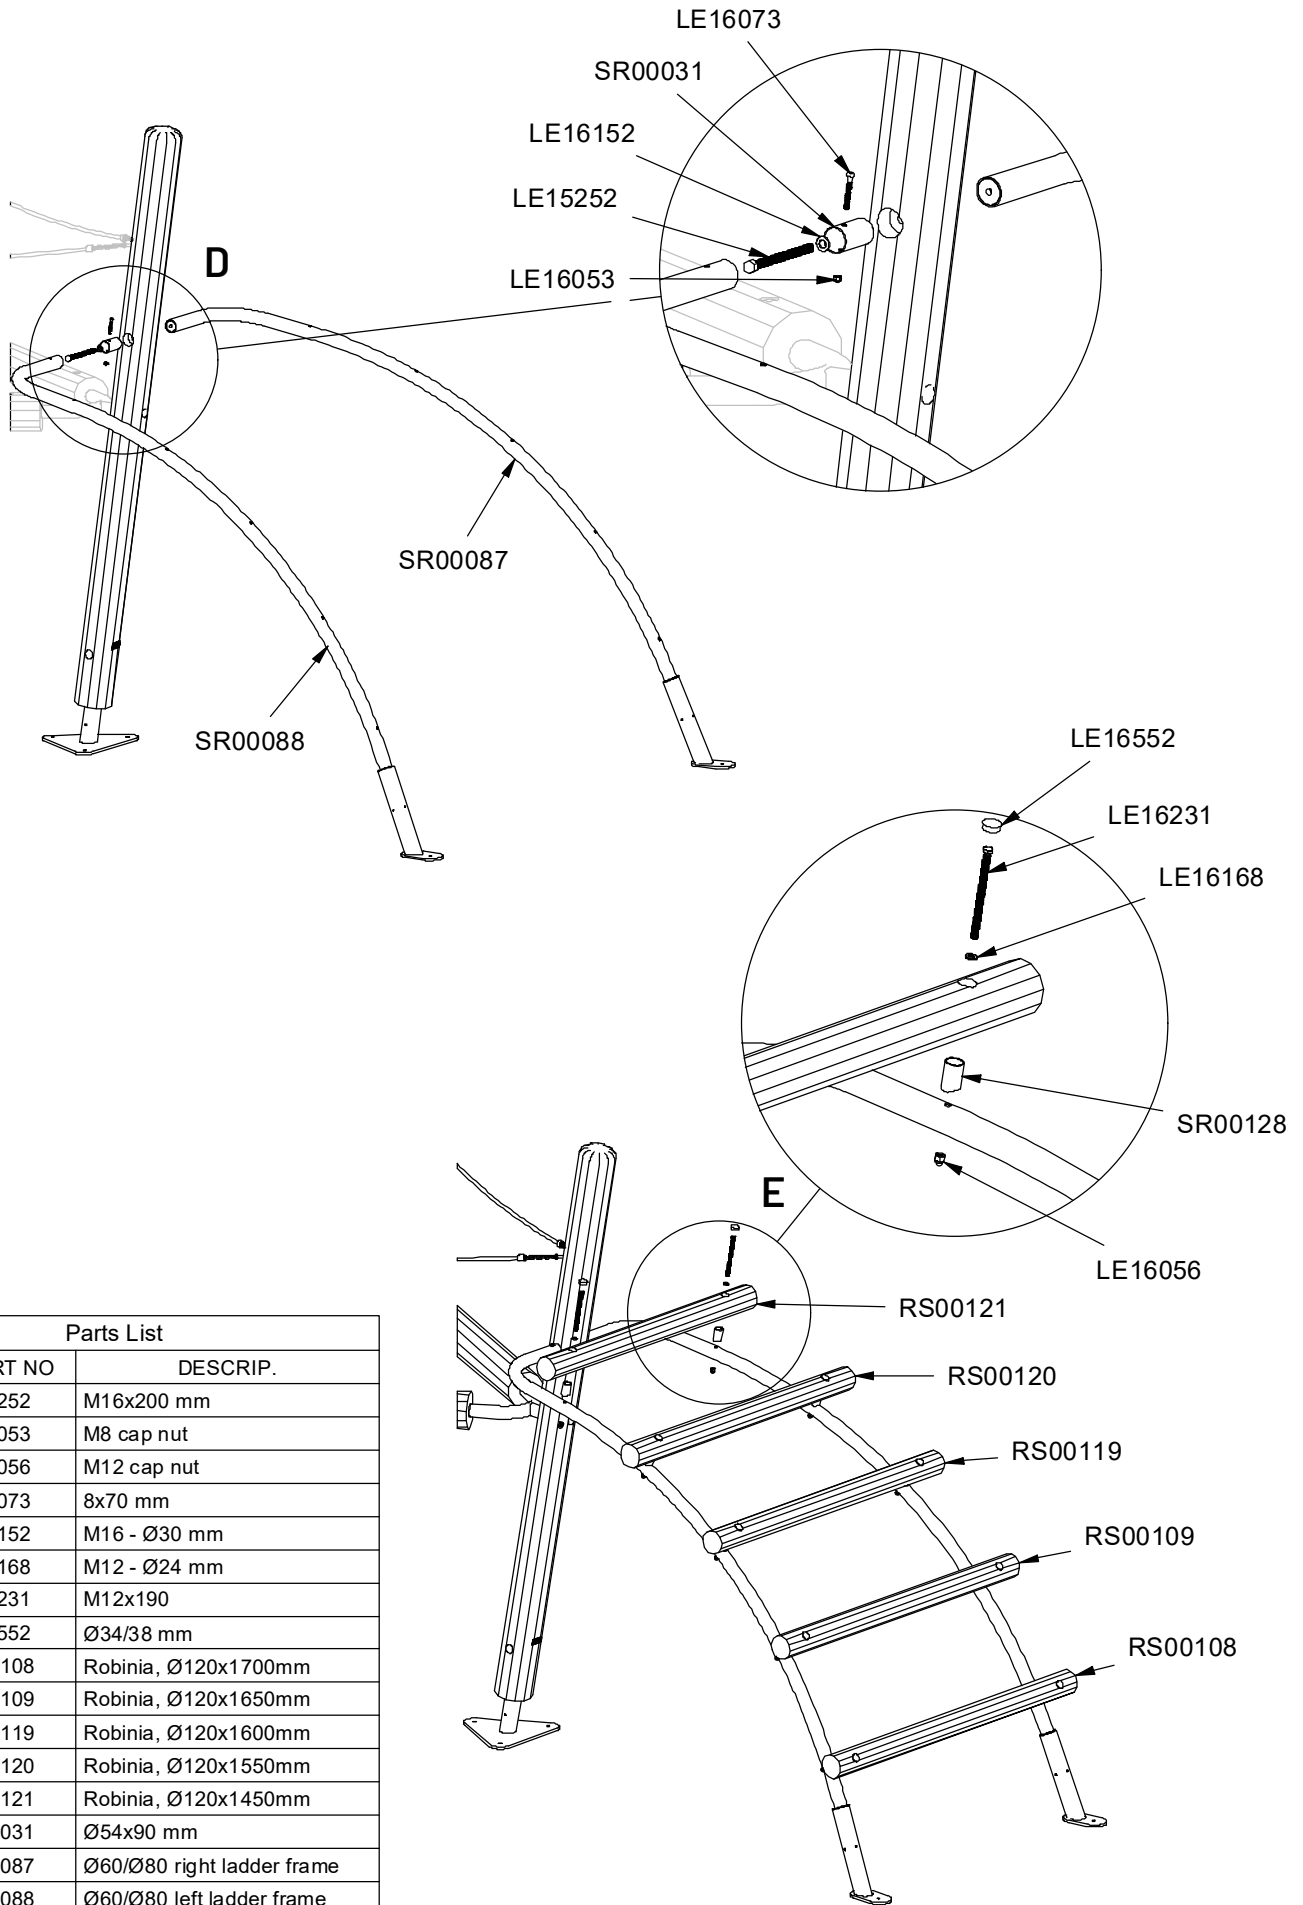

QTY	PART NO	DESCRIP.
1	D11433	Ø200x3740mm, assembled
1	D11434	Ø200x3740mm, assembled
1	D11435	Ø200x3740mm, assembled
1	RS00108	Robinia, Ø120x1700mm
1	RS00109	Robinia, Ø120x1650mm
1	RS00119	Robinia, Ø120x1600mm
1	RS00120	Robinia, Ø120x1550mm
1	RS00121	Robinia, Ø120x1450mm
3	RS00269	Ø160-180x1620mm
1	S11877	Taifun net
1	SR00021	Ø60 tube
1	SR00026	Ø60, Tube for Monkeybars
1	SR00031	Ø54x90 mm
2	SR00074	450x540mm
1	SR00087	Ø60/Ø80 right ladder frame
1	SR00088	Ø60/Ø80 left ladder frame
3	SR00117	Ø38/60 tube, 60°
3	TV00022	Ø16 mm Taifun

Parts List		
QTY	PART NO	DESCRIP.
12	L1104	M12 sleeve nut
6	L1105	Threaded rod M12x130
10	LE13100	Shackle
3	LE15252	M16x200 mm
3	LE16152	M16 - Ø30 mm
10	LE16502	Spacer 6mm
3	LE16556	Ø42/38mm
2	LE16599	Sealtite 970 1,5 ml (Glue)
3	SR00117	Ø38/60 tube, 60°
3	TV00022	Ø16 mm Taifun

Parts List		
QTY	PART NO	DESCRIP.
1	LE15252	M16x200 mm
1	LE16053	M8 cap nut
10	LE16056	M12 cap nut
1	LE16073	8x70 mm
1	LE16152	M16 - Ø30 mm
11	LE16168	M12 - Ø24 mm
10	LE16231	M12x190
10	LE16552	Ø34/38 mm
1	RS00108	Robinia, Ø120x1700mm
1	RS00109	Robinia, Ø120x1650mm
1	RS00119	Robinia, Ø120x1600mm
1	RS00120	Robinia, Ø120x1550mm
1	RS00121	Robinia, Ø120x1450mm
1	SR00031	Ø54x90 mm
1	SR00087	Ø60/Ø80 right ladder frame
1	SR00088	Ø60/Ø80 left ladder frame
10	SR00128	Ø38 mm, Spacer

Ø10x85

SW 15

Hilti

Parts List		
QTY	PART NO	DESCRIP.
10	LE13100	Shackle
2	LE15901	3x16, PH
1	LE15910	Name tag
3	LE16048	Eyebolt 10x120mm
3	LE16064	Ø12, anchor
17	LE16406	10x85 mm
10	LE16502	Spacer 6mm
2	LE16599	Sealtite 970 1,5 ml (Glue)