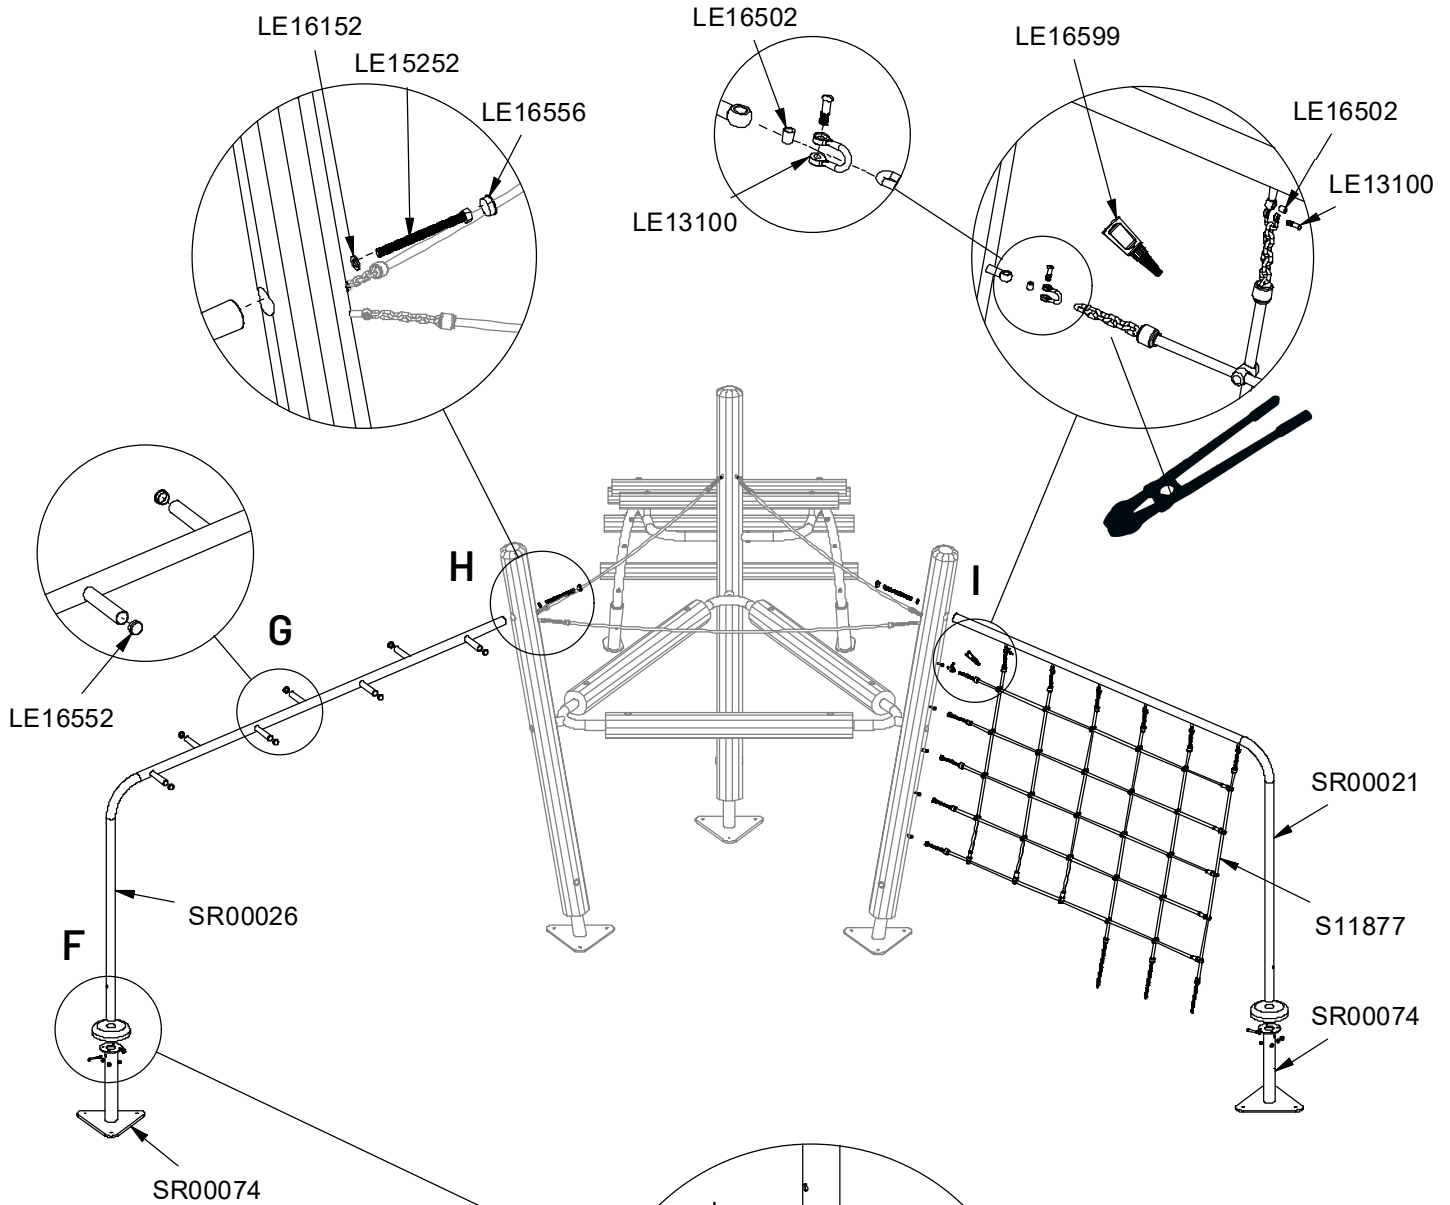

QTY	PART NO	DESCRIP.
1	D11433	Ø200x3740mm, assembled
1	D11434	Ø200x3740mm, assembled
1	D11435	Ø200x3740mm, assembled
1	RS00108	Robinia, Ø120x1700mm
1	RS00109	Robinia, Ø120x1650mm
1	RS00119	Robinia, Ø120x1600mm
1	RS00120	Robinia, Ø120x1550mm
1	RS00121	Robinia, Ø120x1450mm
3	RS00269	Ø160-180x1620mm
1	S11877	Taifun net
1	SR00021	Ø60 tube
1	SR00026	Ø60, Tube for Monkeybars
1	SR00031	Ø54x90 mm
2	SR00074	450x540mm
1	SR00087	Ø60/Ø80 right ladder frame
1	SR00088	Ø60/Ø80 left ladder frame
3	SR00117	Ø38/60 tube, 60°
3	TV00022	Ø16 mm Taifun

Parts List		
QTY	PART NO	DESCRIP.
12	L1104	M12 sleeve nut
6	L1105	Threaded rod M12x130
10	LE13100	Shackle
3	LE15252	M16x200 mm
3	LE16152	M16 - Ø30 mm
10	LE16502	Spacer 6mm
3	LE16556	Ø42/38mm
2	LE16599	Sealtite 970 1,5 ml (Glue)
3	SR00117	Ø38/60 tube, 60°
3	TV00022	Ø16 mm Taifun

Parts List		
QTY	PART NO	DESCRIP.
1	LE15252	M16x200 mm
1	LE16053	M8 cap nut
10	LE16056	M12 cap nut
1	LE16073	8x70 mm
1	LE16152	M16 - Ø30 mm
11	LE16168	M12 - Ø24 mm
10	LE16231	M12x190
10	LE16552	Ø34/38 mm
1	RS00108	Robinia, Ø120x1700mm
1	RS00109	Robinia, Ø120x1650mm
1	RS00119	Robinia, Ø120x1600mm
1	RS00120	Robinia, Ø120x1550mm
1	RS00121	Robinia, Ø120x1450mm
1	SR00031	Ø54x90 mm
1	SR00087	Ø60/Ø80 right ladder frame
1	SR00088	Ø60/Ø80 left ladder frame
10	SR00128	Ø38 mm, Spacer

Ø10x85

SW 15

Hilti

Parts List		
QTY	PART NO	DESCRIP.
10	LE13100	Shackle
2	LE15901	3x16, PH
1	LE15910	Name tag
3	LE16048	Eyebolt 10x120mm
3	LE16064	Ø12, anchor
17	LE16406	10x85 mm
10	LE16502	Spacer 6mm
2	LE16599	Sealtite 970 1,5 ml (Glue)