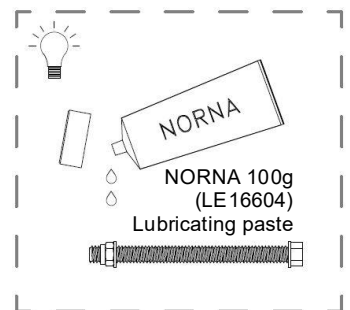

2

12,5h

69m<sup>2</sup>

10,8x11x3m

~534 kg

45x300cm

90kg

Parts List

QTY	PART NO	DESCRIP.
1	D11433	Ø200x3740mm, assembled
1	D11434	Ø200x3740mm, assembled
1	D11435	Ø200x3740mm, assembled
1	RS00108	Robinia, Ø120x1700mm
1	RS00109	Robinia, Ø120x1650mm
1	RS00119	Robinia, Ø120x1600mm
1	RS00120	Robinia, Ø120x1550mm
1	RS00121	Robinia, Ø120x1450mm
3	RS00269	Ø160-180x1620mm
1	S11877	Taifun net
1	SR00021	Ø60 tube
1	SR00026	Ø60, Tube for Monkeybars
1	SR00031	Ø54x90 mm
2	SR00074	450x540mm
1	SR00087	Ø60/Ø80 right ladder frame
1	SR00088	Ø60/Ø80 left ladder frame
3	SR00117	Ø38/60 tube, 60°
3	TV00022	Ø16 mm Taifun

Parts List		
QTY	PART NO	DESCRIP.
12	L1104	M12 sleeve nut
6	L1105	Threaded rod M12x130
10	LE13100	Shackle
3	LE15252	M16x200 mm
3	LE16152	M16 - Ø30 mm
10	LE16502	Spacer 6mm
3	LE16556	Ø42/38mm
2	LE16599	Sealtite 970 1,5 ml (Glue)
3	SR00117	Ø38/60 tube, 60°
3	TV00022	Ø16 mm Taifun

Ø10x85

SW 15

Hilti

Parts List		
QTY	PART NO	DESCRIP.
10	LE13100	Shackle
2	LE15901	3x16, PH
1	LE15910	Name tag
3	LE16048	Eyebolt 10x120mm
3	LE16064	Ø12, anchor
17	LE16406	10x85 mm
10	LE16502	Spacer 6mm
2	LE16599	Sealtite 970 1,5 ml (Glue)