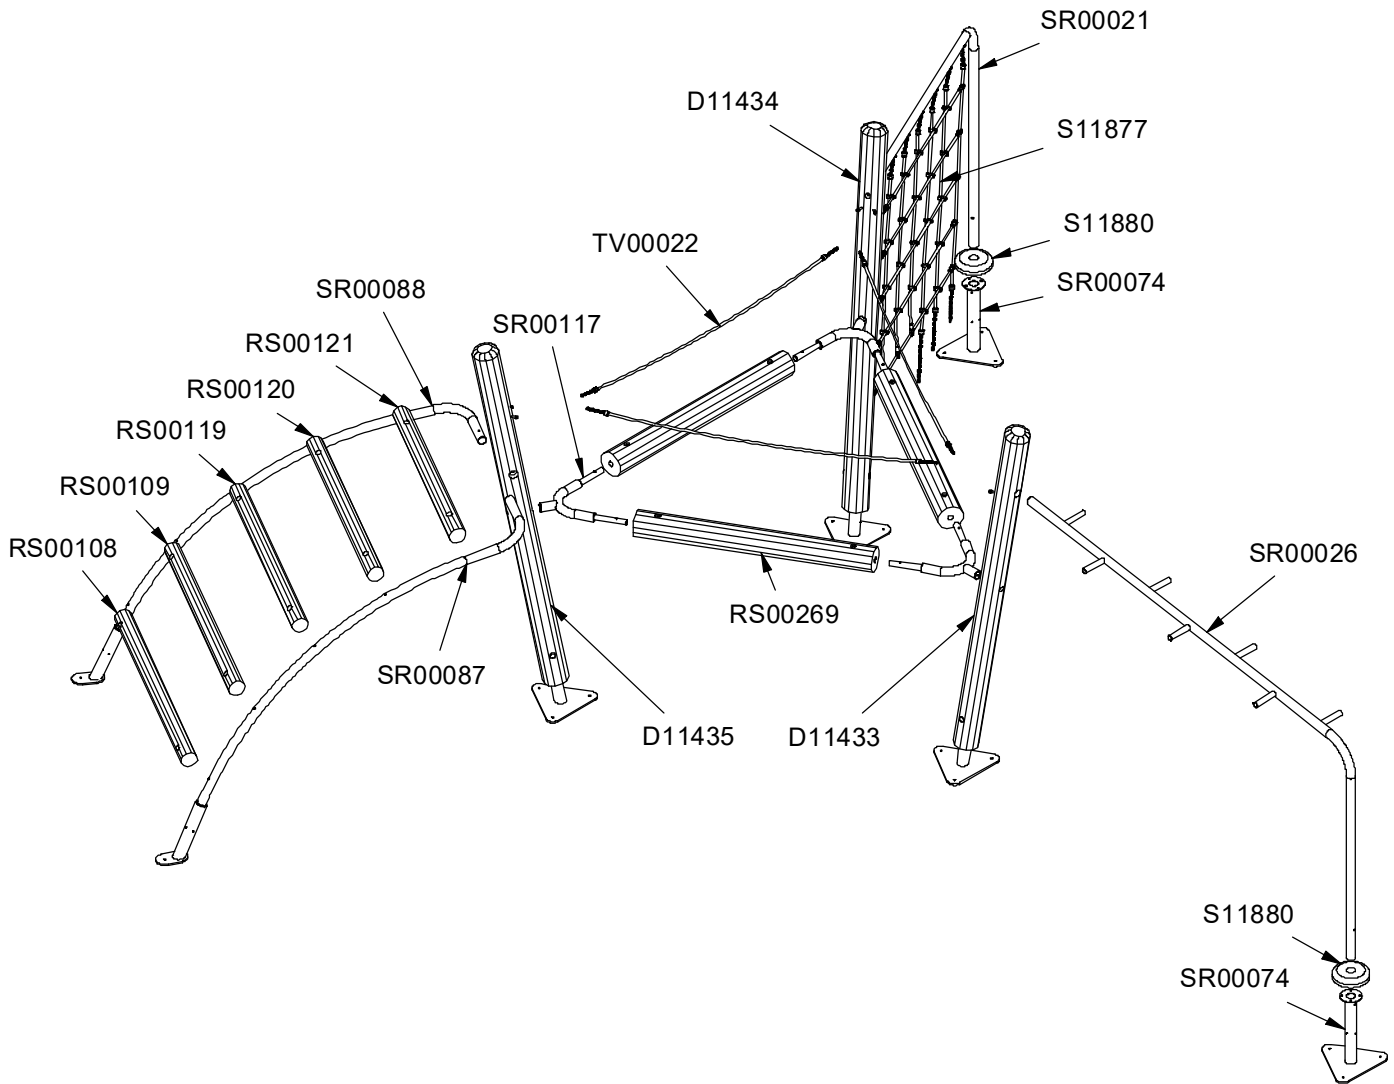

2

12,5h

69m<sup>2</sup>

10,8x11x3m

~534 kg

45x300cm

90kg

Parts List

QTY	PART NO	DESCRIP.
1	D11433	Ø200x3740mm, assembled
1	D11434	Ø200x3740mm, assembled
1	D11435	Ø200x3740mm, assembled
1	RS00108	Robinia, Ø120x1700mm
1	RS00109	Robinia, Ø120x1650mm
1	RS00119	Robinia, Ø120x1600mm
1	RS00120	Robinia, Ø120x1550mm
1	RS00121	Robinia, Ø120x1450mm
3	RS00269	Ø160-180x1620mm
1	S11877	Taifun net
1	SR00021	Ø60 tube
1	SR00026	Ø60, Tube for Monkeybars
1	SR00031	Ø54x90 mm
2	SR00074	450x540mm
1	SR00087	Ø60/Ø80 right ladder frame
1	SR00088	Ø60/Ø80 left ladder frame
3	SR00117	Ø38/60 tube, 60°
3	TV00022	Ø16 mm Taifun

Parts List		
QTY	PART NO	DESCRIP.
12	L1104	M12 sleeve nut
6	L1105	Threaded rod M12x130
10	LE13100	Shackle
3	LE15252	M16x200 mm
3	LE16152	M16 - Ø30 mm
10	LE16502	Spacer 6mm
3	LE16556	Ø42/38mm
2	LE16599	Sealtite 970 1,5 ml (Glue)
3	SR00117	Ø38/60 tube, 60°
3	TV00022	Ø16 mm Taifun

Ø10x85

SW 15

Hilti

Parts List		
QTY	PART NO	DESCRIP.
10	LE13100	Shackle
2	LE15901	3x16, PH
1	LE15910	Name tag
3	LE16048	Eyebolt 10x120mm
3	LE16064	Ø12, anchor
17	LE16406	10x85 mm
10	LE16502	Spacer 6mm
2	LE16599	Sealtite 970 1,5 ml (Glue)