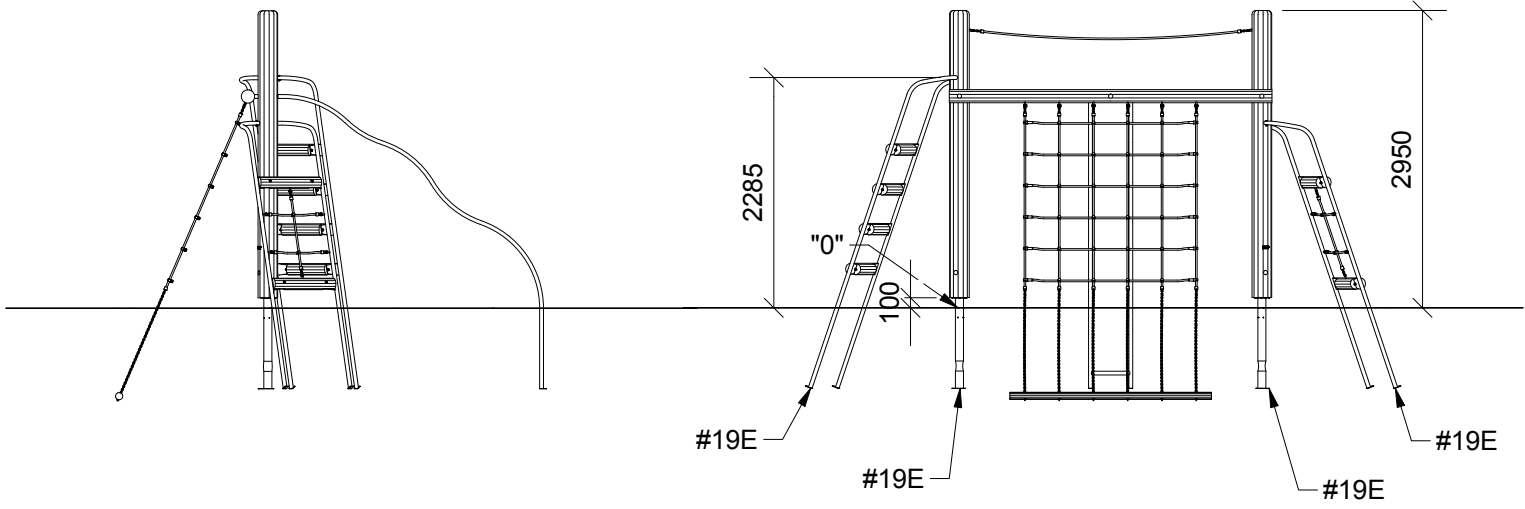

2

6,5h

40m²

8,3x6,9x3m

~321 kg

~0,3m³

44x295x295cm

75kg

Parts List

QTY	PART NO	DESCRIP.
1	D11399	Ø140x3200mm, assembled
1	D11400	Ø200x3790mm, assembled
1	D11401	Ø200x3790mm, assembled
1	D11411	Taifun, net
2	D11614	Ø120x650mm, assembled
4	RS00270	Ø120x650mm
1	S12049	Taifun
1	S12055	Taifun
1	SR00108	Slide tube
1	SR00109	Left ladder frame
1	SR00110	Right ladder frame
1	SR00111	Left ladder frame
1	SR00112	Right ladder frame

(1:75)

(1:60)

Parts List		
QTY	PART NO	DESCRIP.
2	LE15108	Ø38 x40mm Spacer
2	LE15258	M16x300mm
2	LE16053	M8 cap nut
12	LE16054	M10 cap nut
2	LE16065	M8x45mm
12	LE16085	M10x70 mm
2	LE16100	M16 nut
7	LE16152	M16 - Ø30 mm
24	LE16156	M10-Ø20
5	LE16556	Ø42/38mm
2	SR00147	M16x157/60