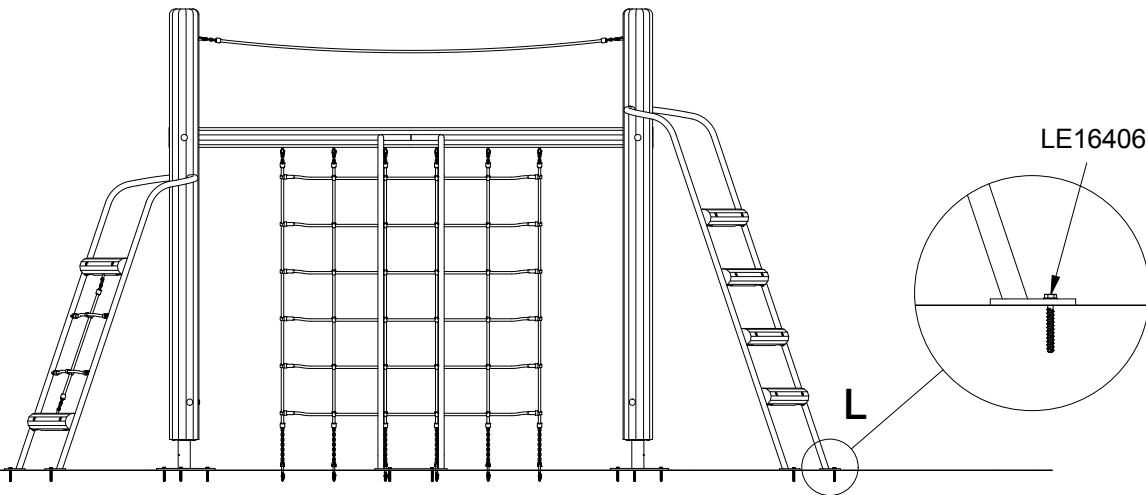

Parts List		
QTY	PART NO	DESCRIP.
2	D11614	Ø120x650mm, assembled
20	LE13100	Shackle
2	LE15901	3x16, PH
1	LE15910	Name tag
6	LE16048	Eyebolt 10x120mm
6	LE16064	Ø12, anchor
12	LE16406	10x85 mm
20	LE16502	Spacer 6mm
2	LE16599	Sealtite 970 1,5 ml (Glue)