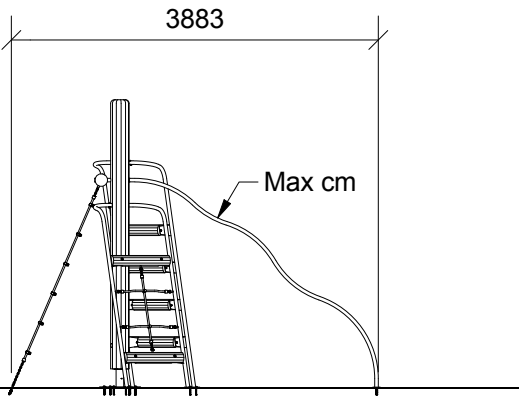

(1:80)

(1:60)

2

6,5h

40m²

8,3x6,9x3m

~313 kg

44x225x295cm

75kg

Parts List

QTY	PART NO	DESCRIP.
1	D11399	Ø140x3200mm, assembled
1	D11447	390x3050mm, assembled
1	D11448	390x3050mm, assembled
2	D11614	Ø120x650mm, assembled
20	LE13100	Shackle
12	LE16054	M10 cap nut
12	LE16085	M10x70 mm
24	LE16156	M10-Ø20
20	LE16502	Spacer 6mm
4	RS00270	Ø120x650mm
1	S12049	Taifun
1	S12055	Taifun
1	S12059	Taifun net
1	SR00132	Slide tube
1	SR00133	Left ladder frame
1	SR00134	Right ladder frame
1	SR00135	Left ladder frame
1	SR00136	Right ladder frame

Parts List		
QTY	PART NO	DESCRIP.
2	D11614	Ø120x650mm, assembled
20	LE13100	Shackle
2	LE15901	3x16, PH
1	LE15910	Name tag
6	LE16048	Eyebolt 10x120mm
6	LE16064	Ø12, anchor
12	LE16406	10x85 mm
20	LE16502	Spacer 6mm
2	LE16599	Sealtite 970 1,5 ml (Glue)