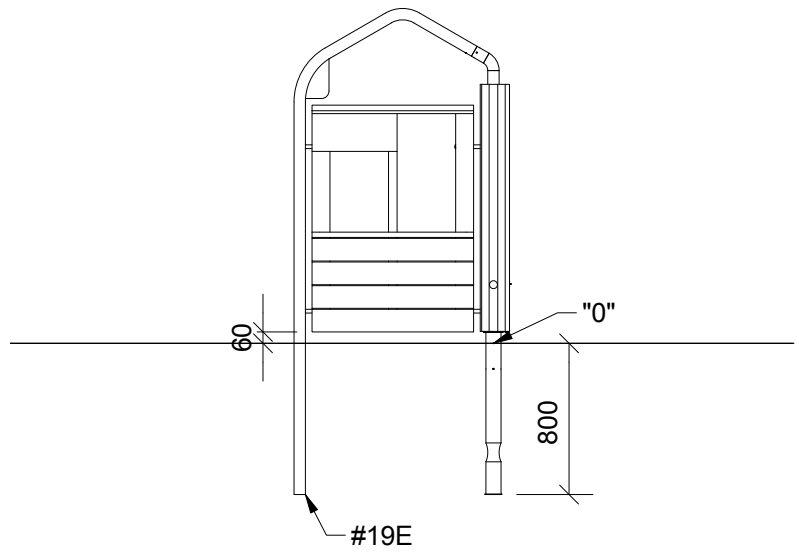

(1/30)

1

3,5h

11m<sup>2</sup>

4,2x3,2x1,8 m

~69 kg

~0,07m<sup>3</sup>

120x87x12 cm

63 kg

Parts List		
QTY	PART NO	DESCRIP.
2	LE15901	3x16, PH
1	LE15910	Name tag
1	D11473	Role play, No.2

(1/40)

(1/30)