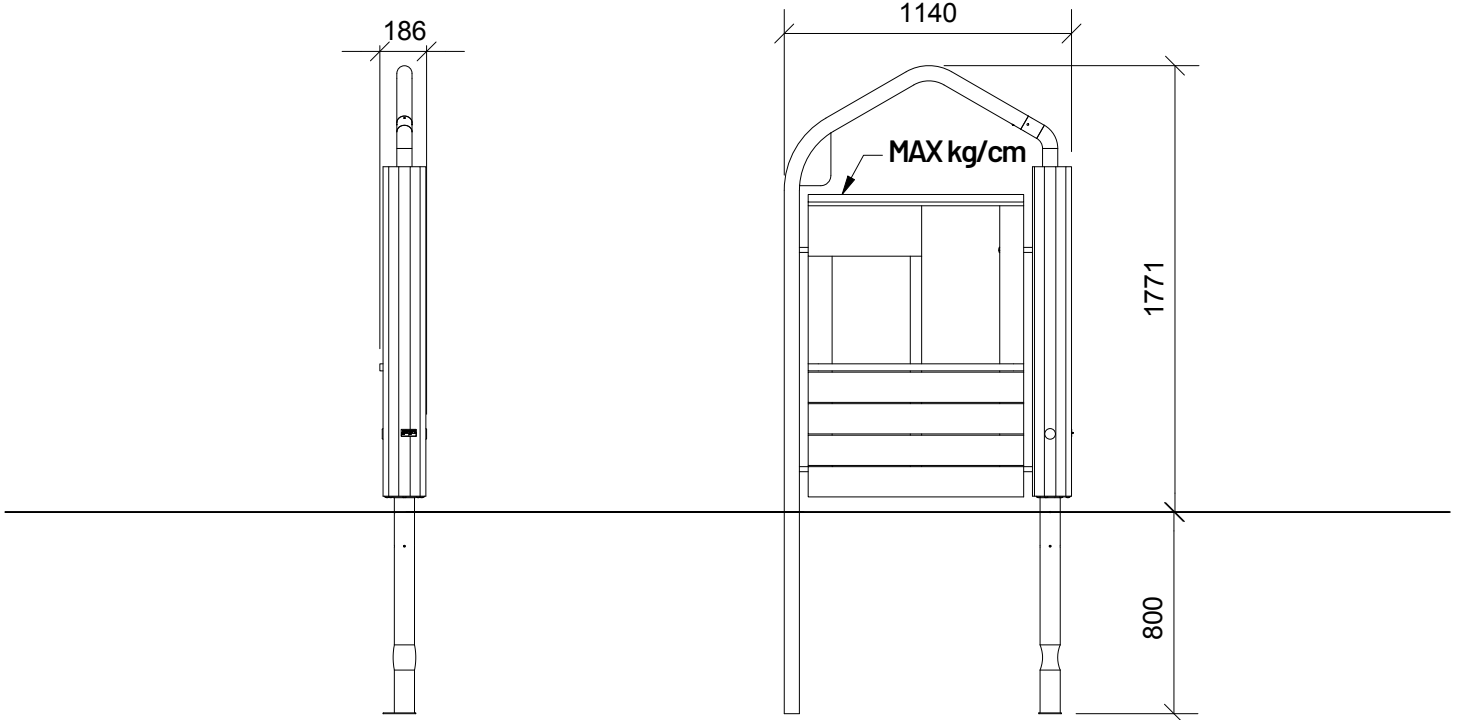

(1/30)

1

3,5h

11m<sup>2</sup>

4,2x3,2x1,8 m

~69 kg

~0,07m<sup>3</sup>

120x87x12 cm

63 kg

Parts List		
QTY	PART NO	DESCRIP.
2	LE15901	3x16, PH
1	LE15910	Name tag
1	D11473	Role play, No.2

(1/40)

(1/30)