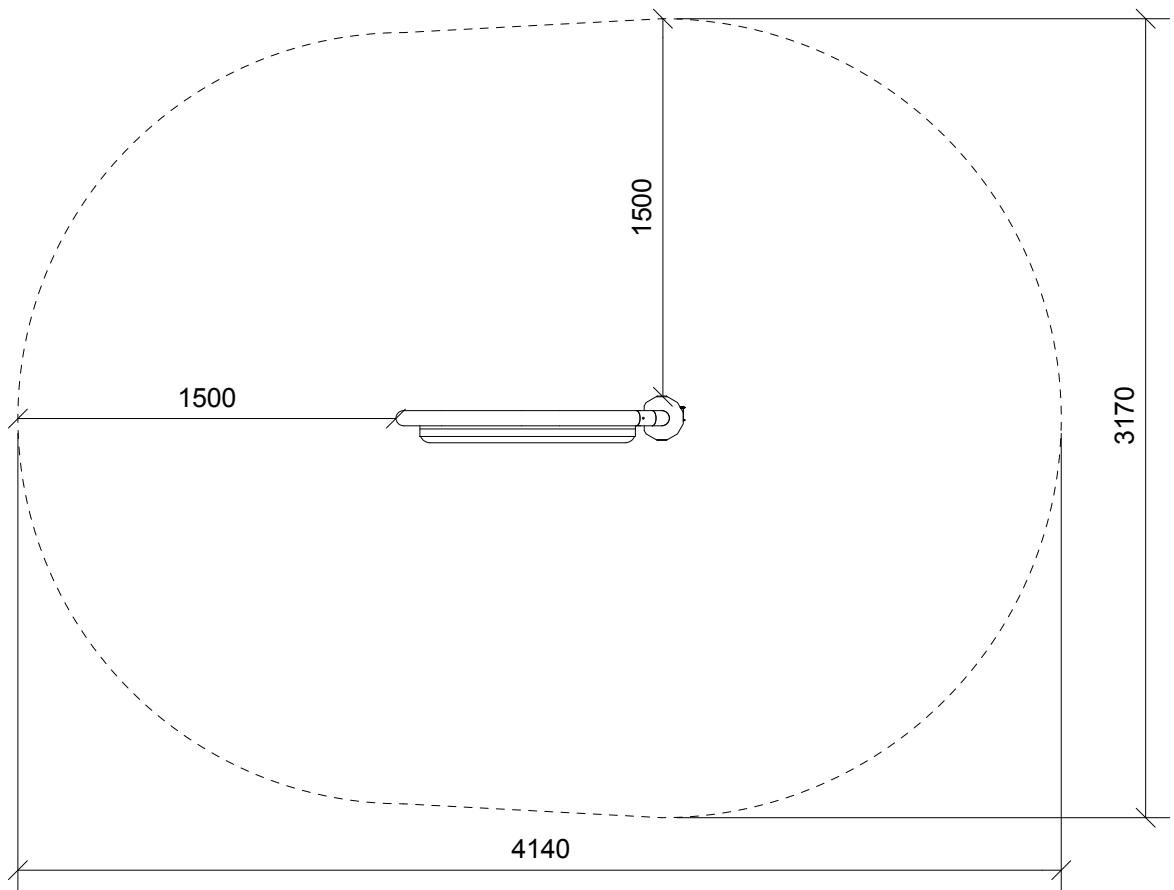

(1/30)

1

3,5h

11m<sup>2</sup>

4,2x3,2x1,8 m

~69 kg

~0,07m<sup>3</sup>

120x87x12 cm

63 kg

Parts List		
QTY	PART NO	DESCRIP.
2	LE15901	3x16, PH
1	LE15910	Name tag
1	D11473	Role play, No.2

(1/40)

(1/30)