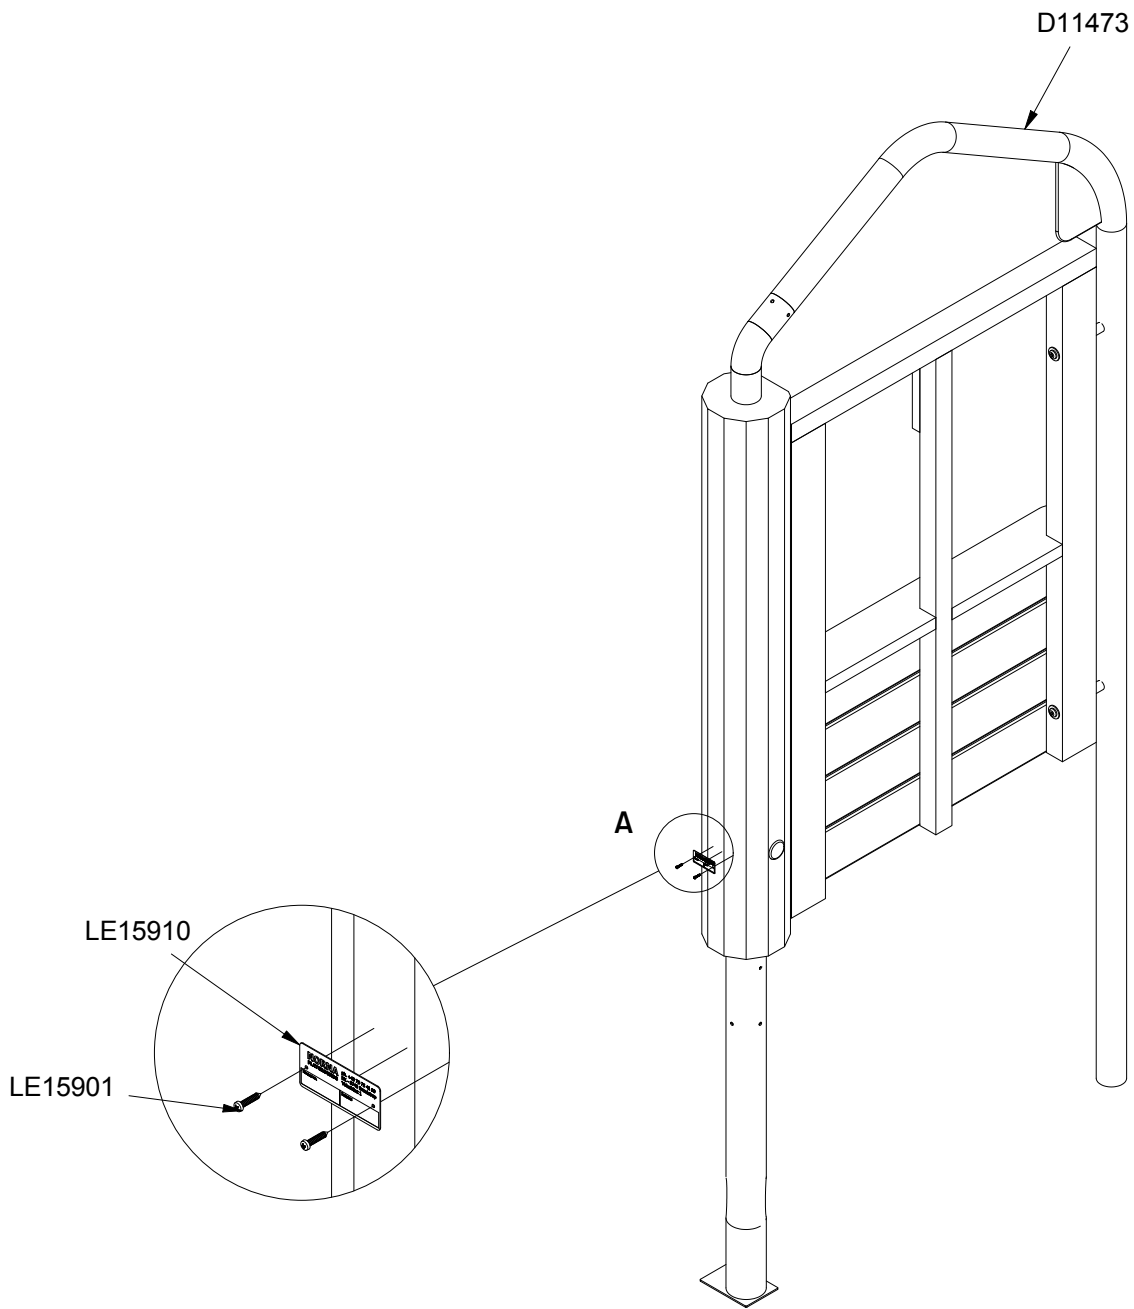

(1/30)

1

3,5h

11m<sup>2</sup>

4,2x3,2x1,8 m

~69 kg

~0,07m<sup>3</sup>

120x87x12 cm

63 kg

Parts List		
QTY	PART NO	DESCRIP.
2	LE15901	3x16, PH
1	LE15910	Name tag
1	D11473	Role play, No.2

(1/40)

(1/30)