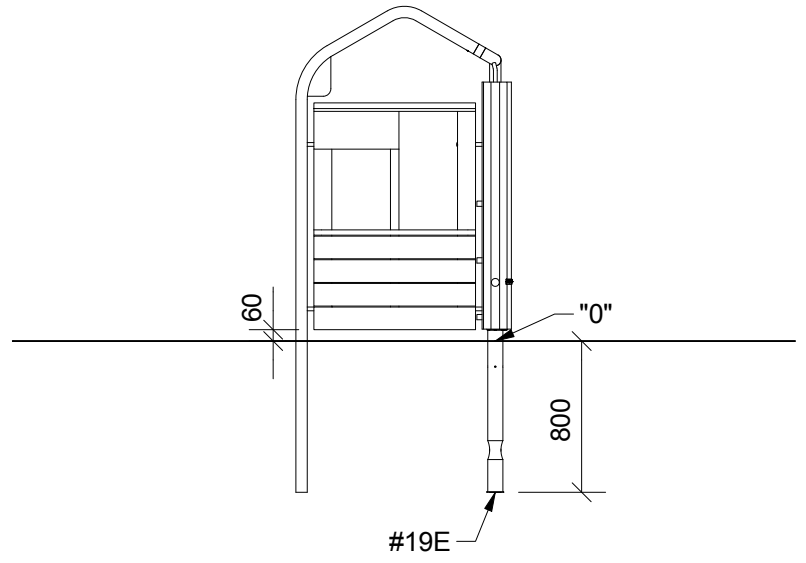

1

4 h

13m<sup>2</sup>

4,2x3,9x1,8 m

~101 kg

~0,11m<sup>3</sup>

120x87x12 cm

65 kg

Parts List		
QTY	PART NO	DESCRIP.
1	D11110	Role play gable
1	D11118	Role play wall, 60x112 cm
2	SR00130	Ø20x35 spacer
2	LE15901	3x16, PH
1	LE15910	Name tag
1	LE16066	M5x12 mm
2	LE16097	M10x120 mm
2	LE16153	M10 - Ø29mm
2	LE16298	
1	SR00037	Ø60 Tube for Role play gable

(1/40)

(1/30)