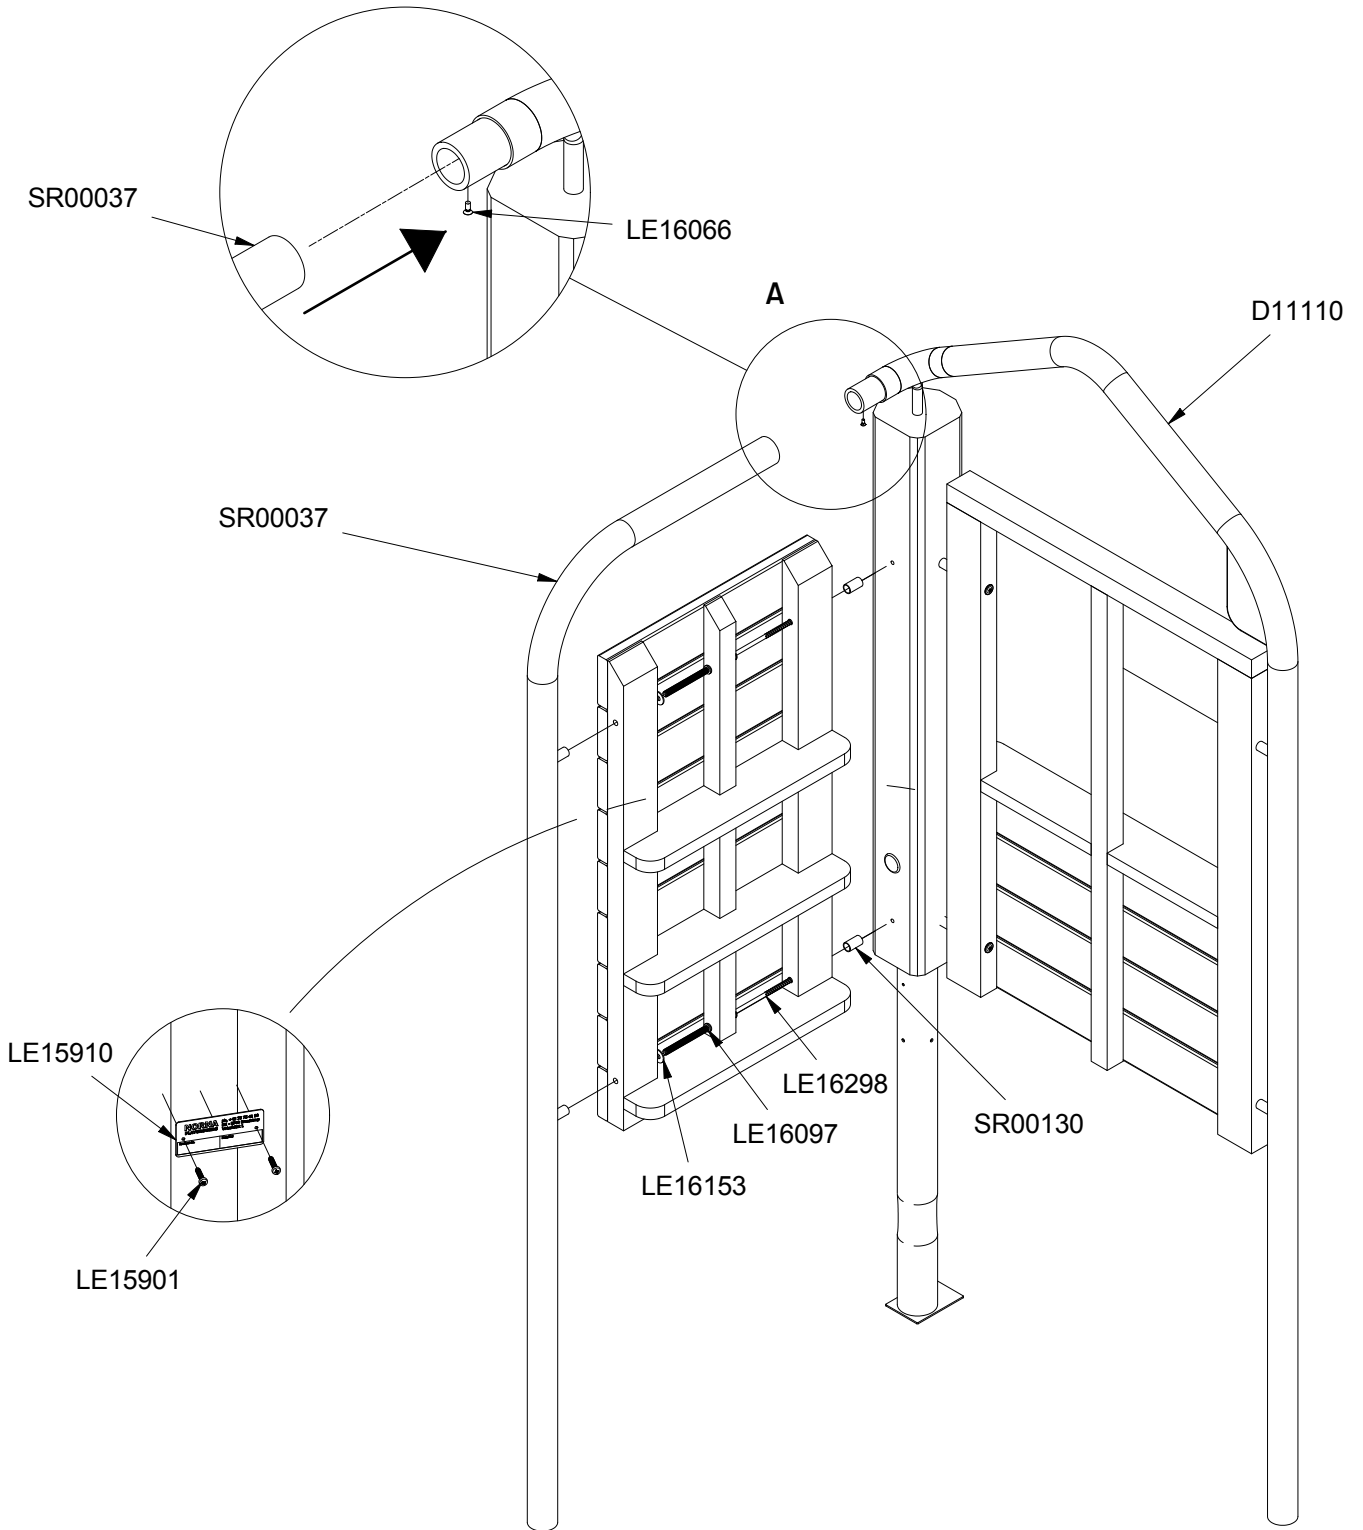

1

4 h

13m<sup>2</sup>

4,2x3,9x1,8 m

~101 kg

~0,11m<sup>3</sup>

120x87x12 cm

65 kg

Parts List		
QTY	PART NO	DESCRIP.
1	D11110	Role play gable
1	D11118	Role play wall, 60x112 cm
2	SR00130	Ø20x35 spacer
2	LE15901	3x16, PH
1	LE15910	Name tag
1	LE16066	M5x12 mm
2	LE16097	M10x120 mm
2	LE16153	M10 - Ø29mm
2	LE16298	
1	SR00037	Ø60 Tube for Role play gable

(1/40)

(1/30)