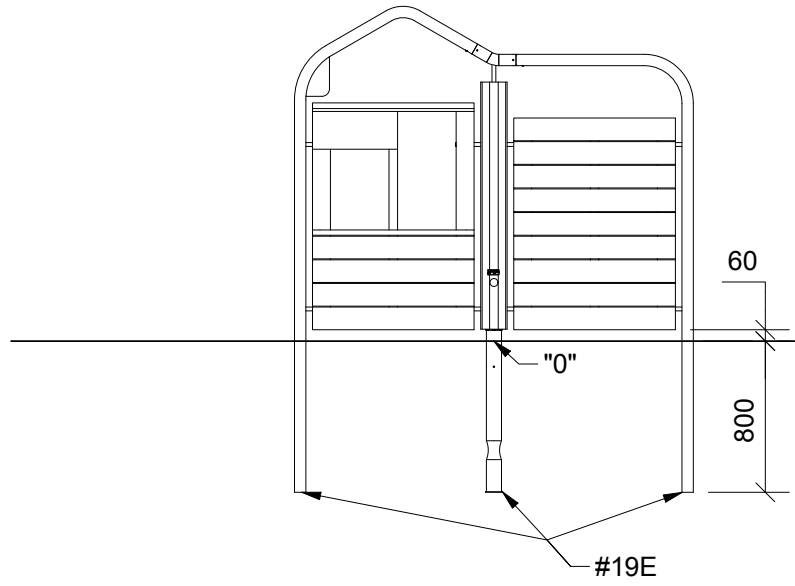

1

4 h

14 m²

5,2x3,1x1,8 m

~N/A

>C25
~0,11m³

120x87x12 cm

65 kg

Parts List

QTY	PART NO	DESCRIP.
1	D11111	Role play wall 180°
1	D11116	Role play module wall with 2 shelves
2	SR00130	Ø20x35 spacer
2	LE15901	3x16, PH
1	LE15910	Name tag
1	LE16066	M5x12 mm
2	LE16097	M10x120 mm
2	LE16153	M10 - Ø29mm
2	LE16298	Ø8x180/80mm
1	SR00036	Ø60 Tube for Role play gable

(1/40)

(1/30)