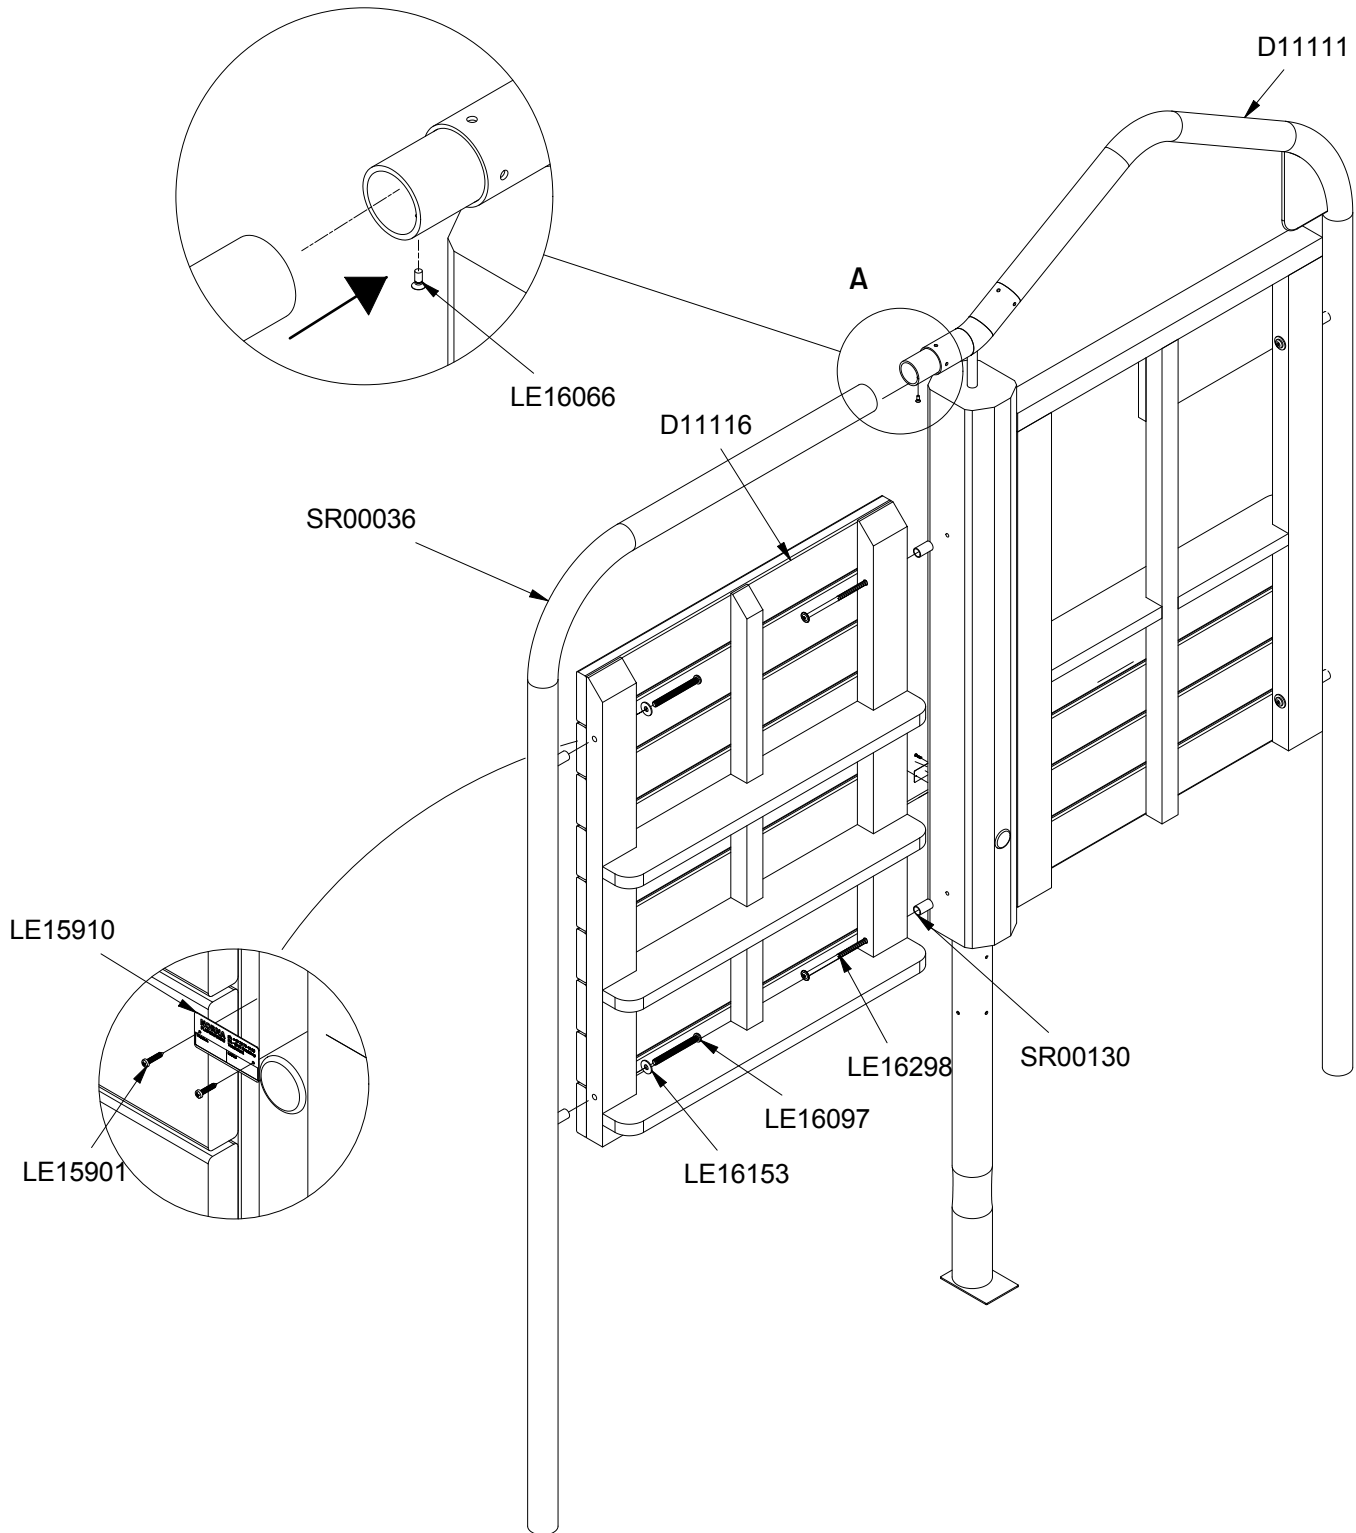

1

4 h

14 m²

5,2x3,1x1,8 m

~N/A

>C25
~0,11m³

120x87x12 cm

65 kg

Parts List

QTY	PART NO	DESCRIP.
1	D11111	Role play wall 180°
1	D11116	Role play module wall with 2 shelves
2	SR00130	Ø20x35 spacer
2	LE15901	3x16, PH
1	LE15910	Name tag
1	LE16066	M5x12 mm
2	LE16097	M10x120 mm
2	LE16153	M10 - Ø29mm
2	LE16298	Ø8x180/80mm
1	SR00036	Ø60 Tube for Role play gable

(1/40)

(1/30)