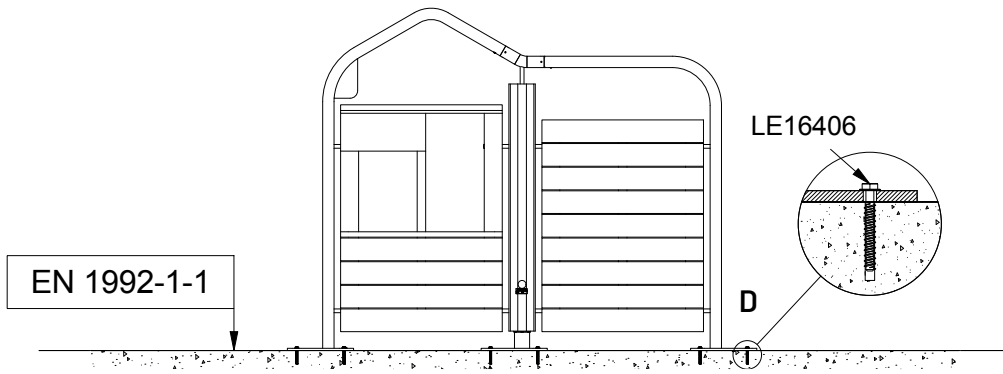

(1/30)

Parts List		
QTY	PART NO	DESCRIP.
1	D11115	Role play wall 180°
1	D11116	Role play module wall with 2 shelves
2	LE15901	3x16, PH
1	LE15910	Name tag
1	LE16066	M5x12 mm
2	LE16097	M10x120 mm
2	LE16153	M10 - Ø29mm
2	LE16298	Ø8x180/80mm
9	LE16406	10x85 mm
1	SR00039	Ø60 Tube for Role play gable
2	SR00130	Ø20x35 spacer