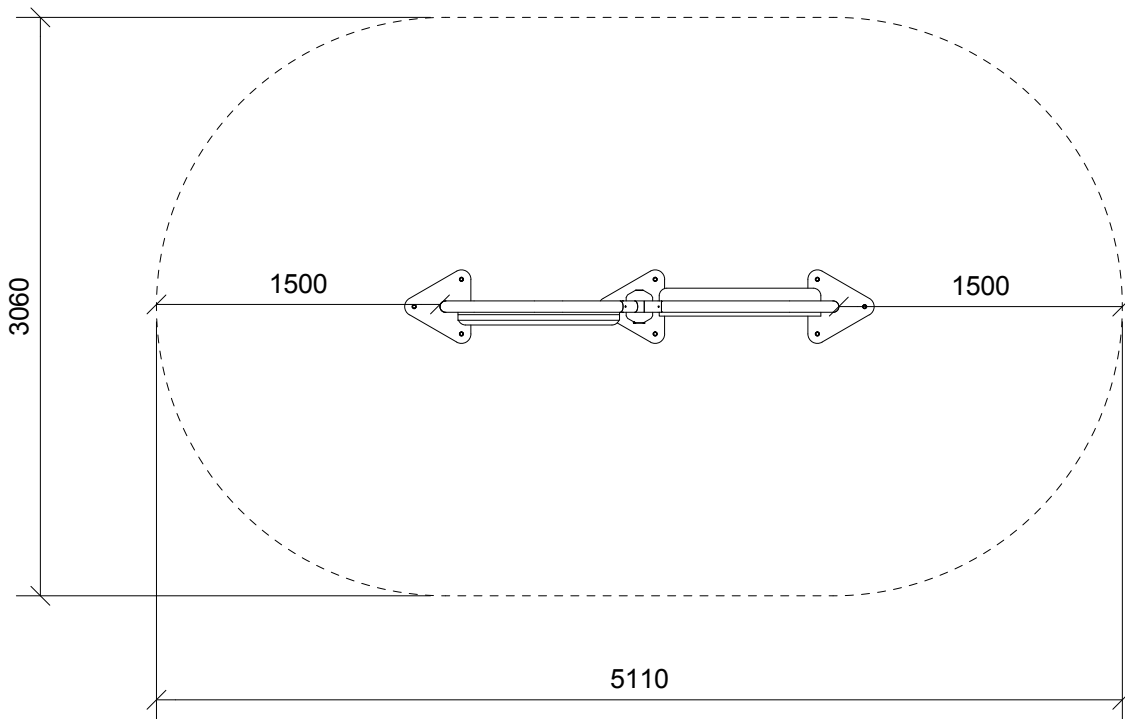

(1/30)

Parts List		
QTY	PART NO	DESCRIP.
1	D11115	Role play wall 180°
1	D11116	Role play module wall with 2 shelves
2	LE15901	3x16, PH
1	LE15910	Name tag
1	LE16066	M5x12 mm
2	LE16097	M10x120 mm
2	LE16153	M10 - Ø29mm
2	LE16298	Ø8x180/80mm
9	LE16406	10x85 mm
1	SR00039	Ø60 Tube for Role play gable
2	SR00130	Ø20x35 spacer