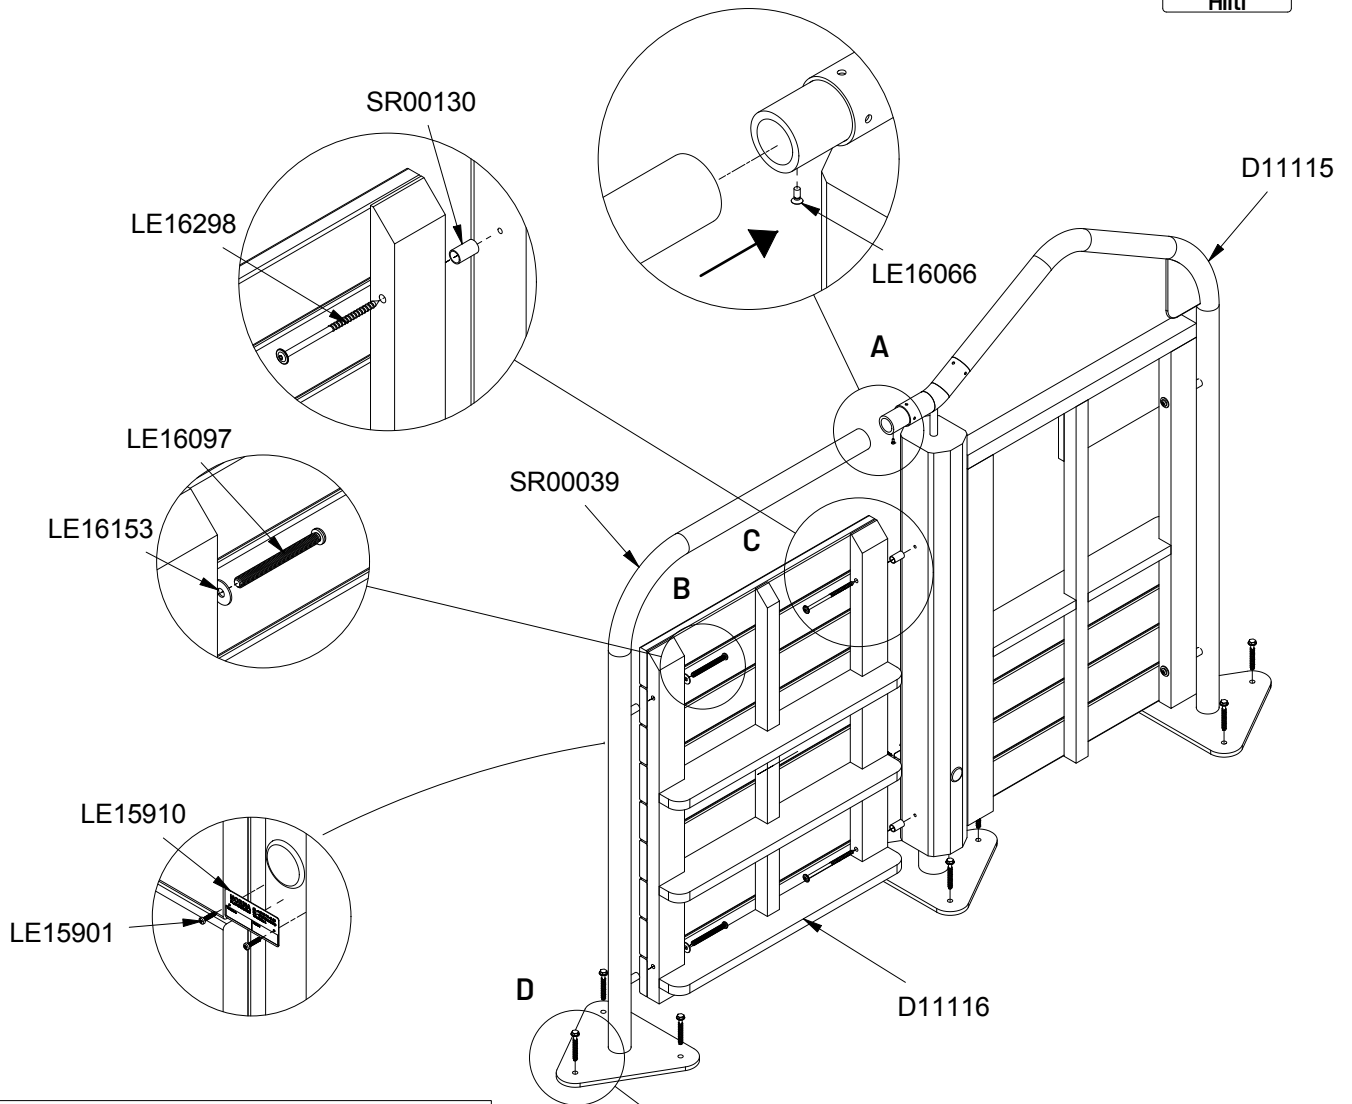

(1/30)

Parts List		
QTY	PART NO	DESCRIP.
1	D11115	Role play wall 180°
1	D11116	Role play module wall with 2 shelves
2	LE15901	3x16, PH
1	LE15910	Name tag
1	LE16066	M5x12 mm
2	LE16097	M10x120 mm
2	LE16153	M10 - Ø29mm
2	LE16298	Ø8x180/80mm
9	LE16406	10x85 mm
1	SR00039	Ø60 Tube for Role play gable
2	SR00130	Ø20x35 spacer