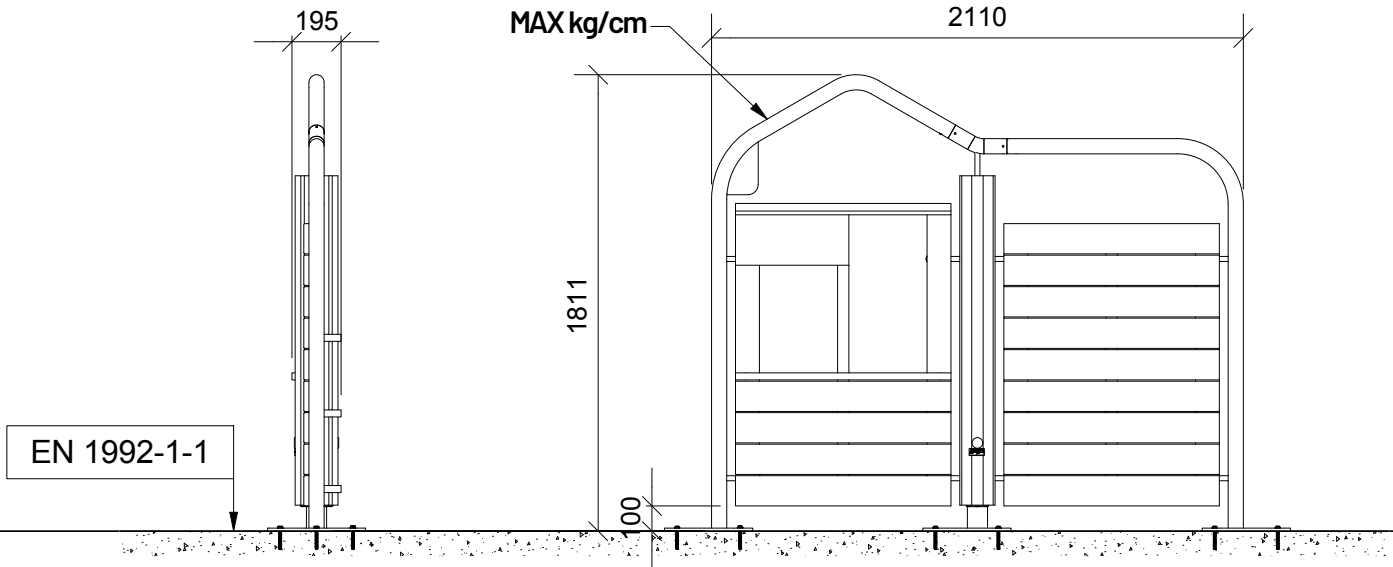

(1/30)

Parts List		
QTY	PART NO	DESCRIP.
1	D11115	Role play wall 180°
1	D11116	Role play module wall with 2 shelves
2	LE15901	3x16, PH
1	LE15910	Name tag
1	LE16066	M5x12 mm
2	LE16097	M10x120 mm
2	LE16153	M10 - Ø29mm
2	LE16298	Ø8x180/80mm
9	LE16406	10x85 mm
1	SR00039	Ø60 Tube for Role play gable
2	SR00130	Ø20x35 spacer