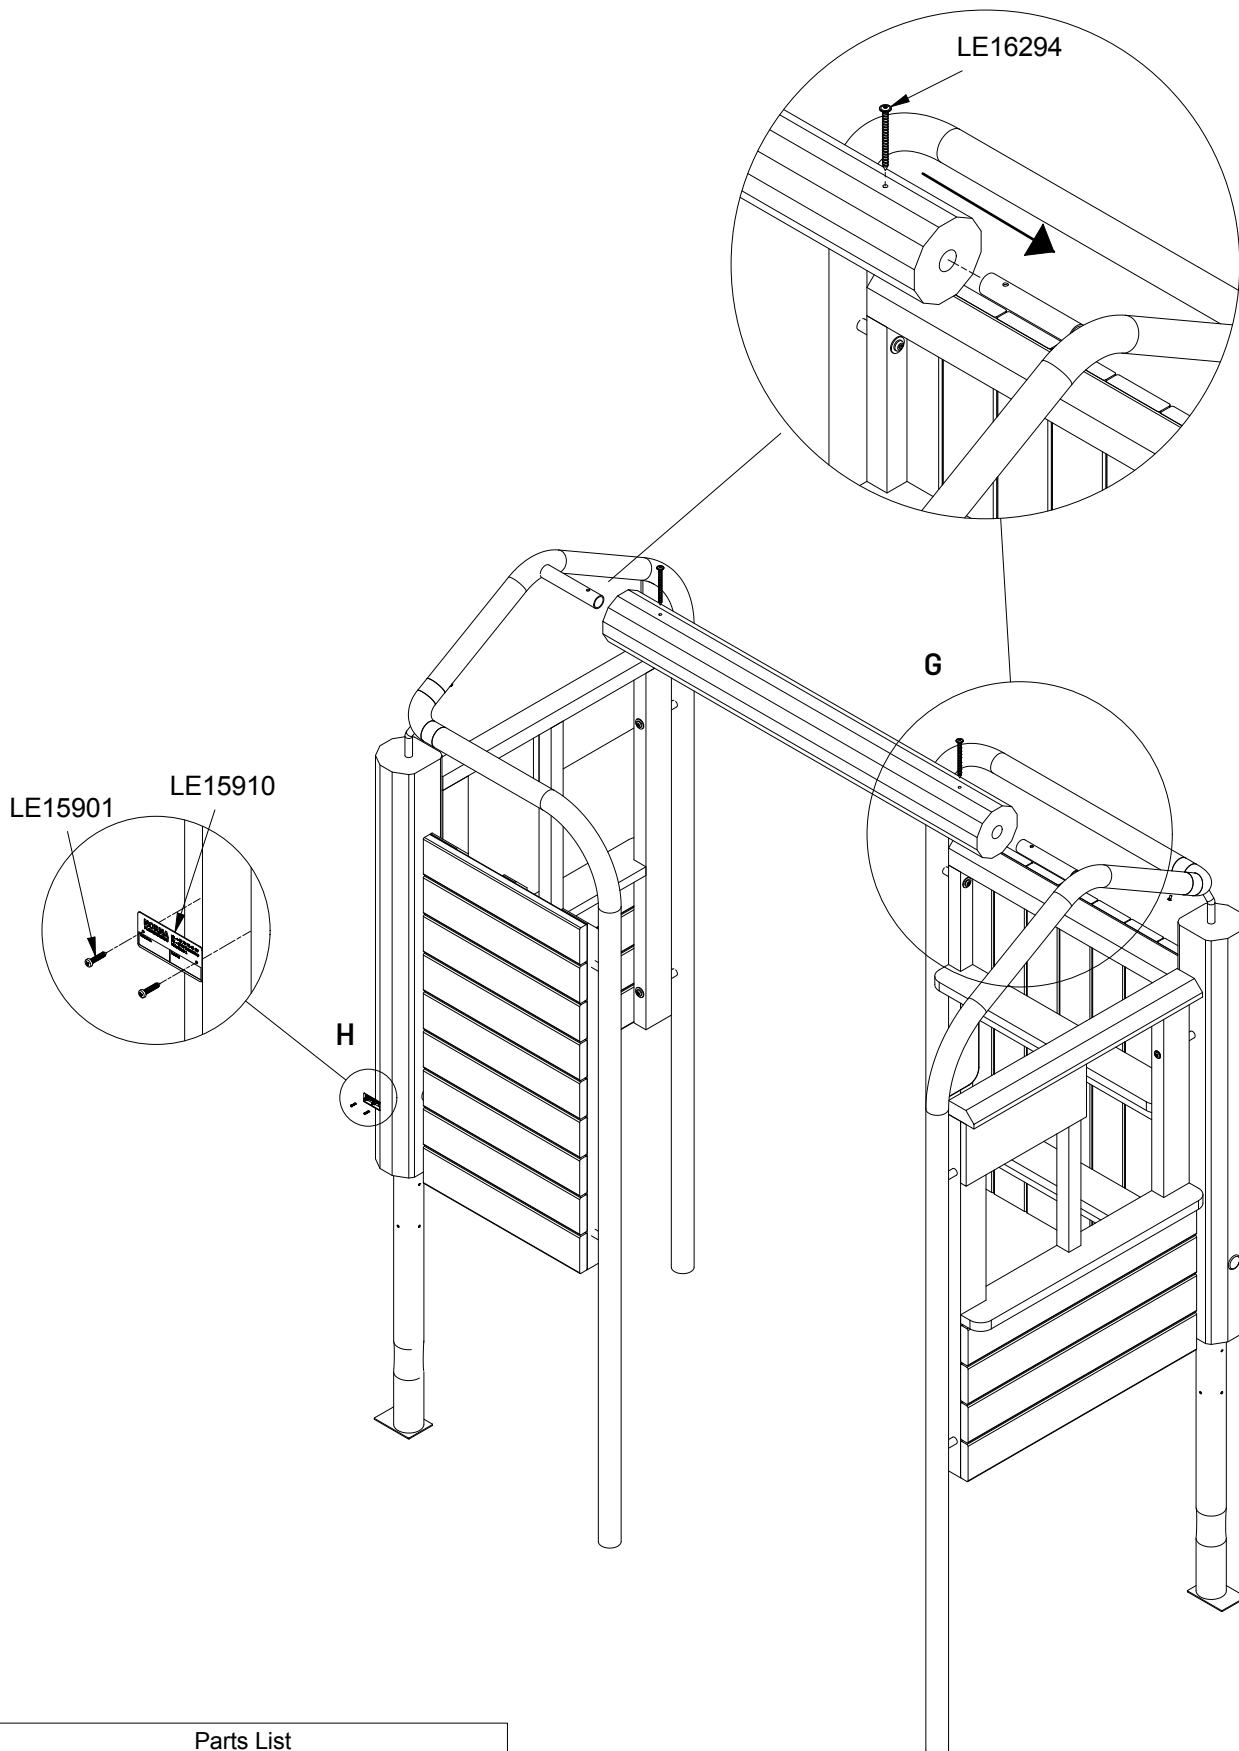

2

5h

18m²

4,7x4,2x1,9 m

~233 kg

~0,22m³

115x262x16 cm

65 kg

Parts List

QTY	PART NO	DESCRIP.
1	D11118	Role play wall, 60x112 cm
1	D11416	Role play wall, 87x112 cm
2	D11417	Role play gable, 90°
1	RS00264	Ø140-160x1400 mm, Robinia
1	SR00036	Ø60 Tube for Role play gable
1	SR00037	Ø60 Tube for Role play gable

Parts List

QTY	PART NO	DESCRIP.
4	SR00130	Ø20x35 spacer
2	LE16066	M5x12 mm
2	LE16085	M10x70 mm
2	LE16097	M10x120 mm
4	LE16153	M10 - Ø29mm
2	LE16294	Ø8x120/80 mm
2	LE16298	Ø8x180/80mm

Parts List

QTY	PART NO	DESCRIP.
4	LE16294	Ø8x120/80 mm
2	LE15901	3x16, PH
1	LE15910	Name tag