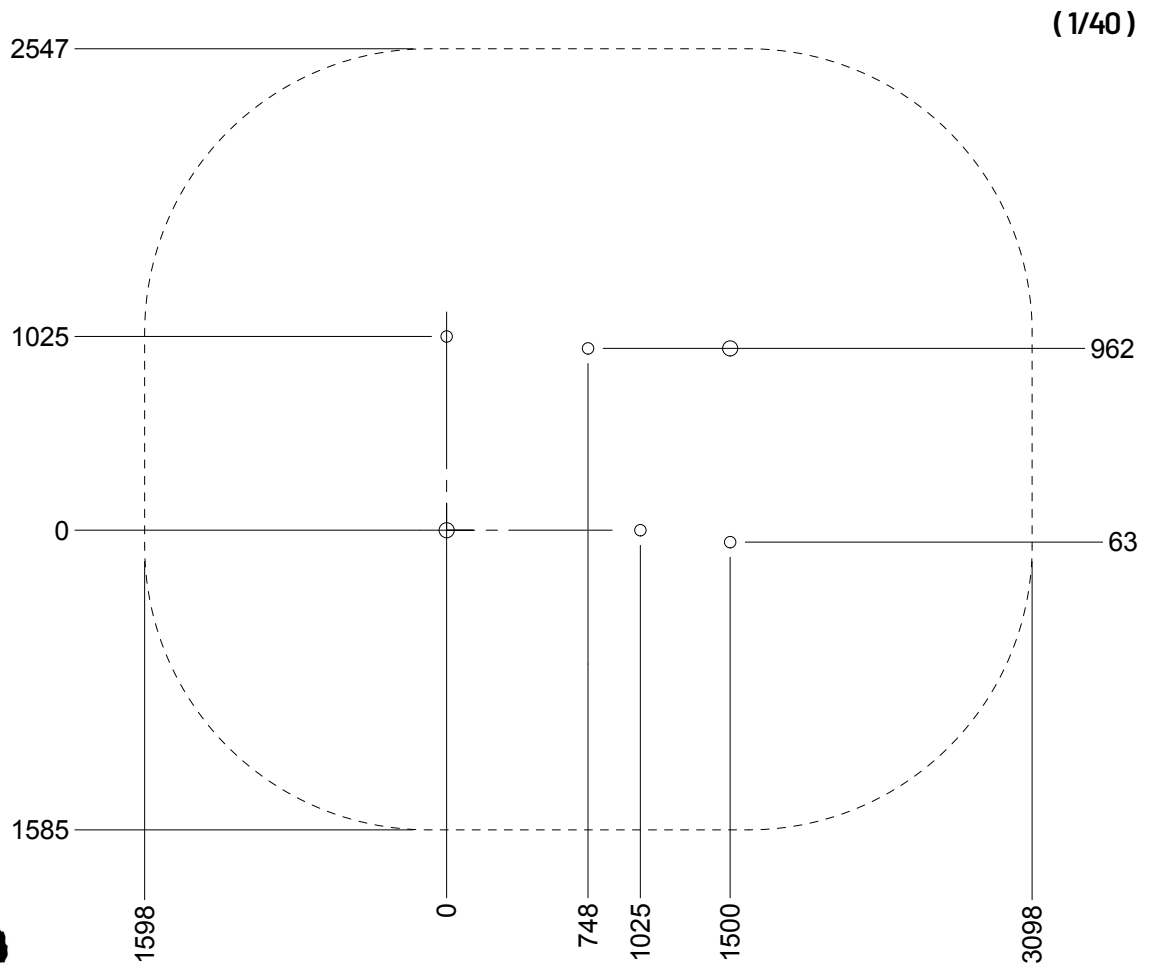

2

5h

18m²

4,7x4,2x1,9 m

~233 kg

~0,22m³

115x262x16 cm

65 kg

Parts List

QTY	PART NO	DESCRIP.
1	D11118	Role play wall, 60x112 cm
1	D11416	Role play wall, 87x112 cm
2	D11417	Role play gable, 90°
1	RS00264	Ø140-160x1400 mm, Robinia
1	SR00036	Ø60 Tube for Role play gable
1	SR00037	Ø60 Tube for Role play gable

Parts List

QTY	PART NO	DESCRIP.
4	SR00130	Ø20x35 spacer
2	LE16066	M5x12 mm
2	LE16085	M10x70 mm
2	LE16097	M10x120 mm
4	LE16153	M10 - Ø29mm
2	LE16294	Ø8x120/80 mm
2	LE16298	Ø8x180/80mm

Parts List

QTY	PART NO	DESCRIP.
4	LE16294	Ø8x120/80 mm
2	LE15901	3x16, PH
1	LE15910	Name tag