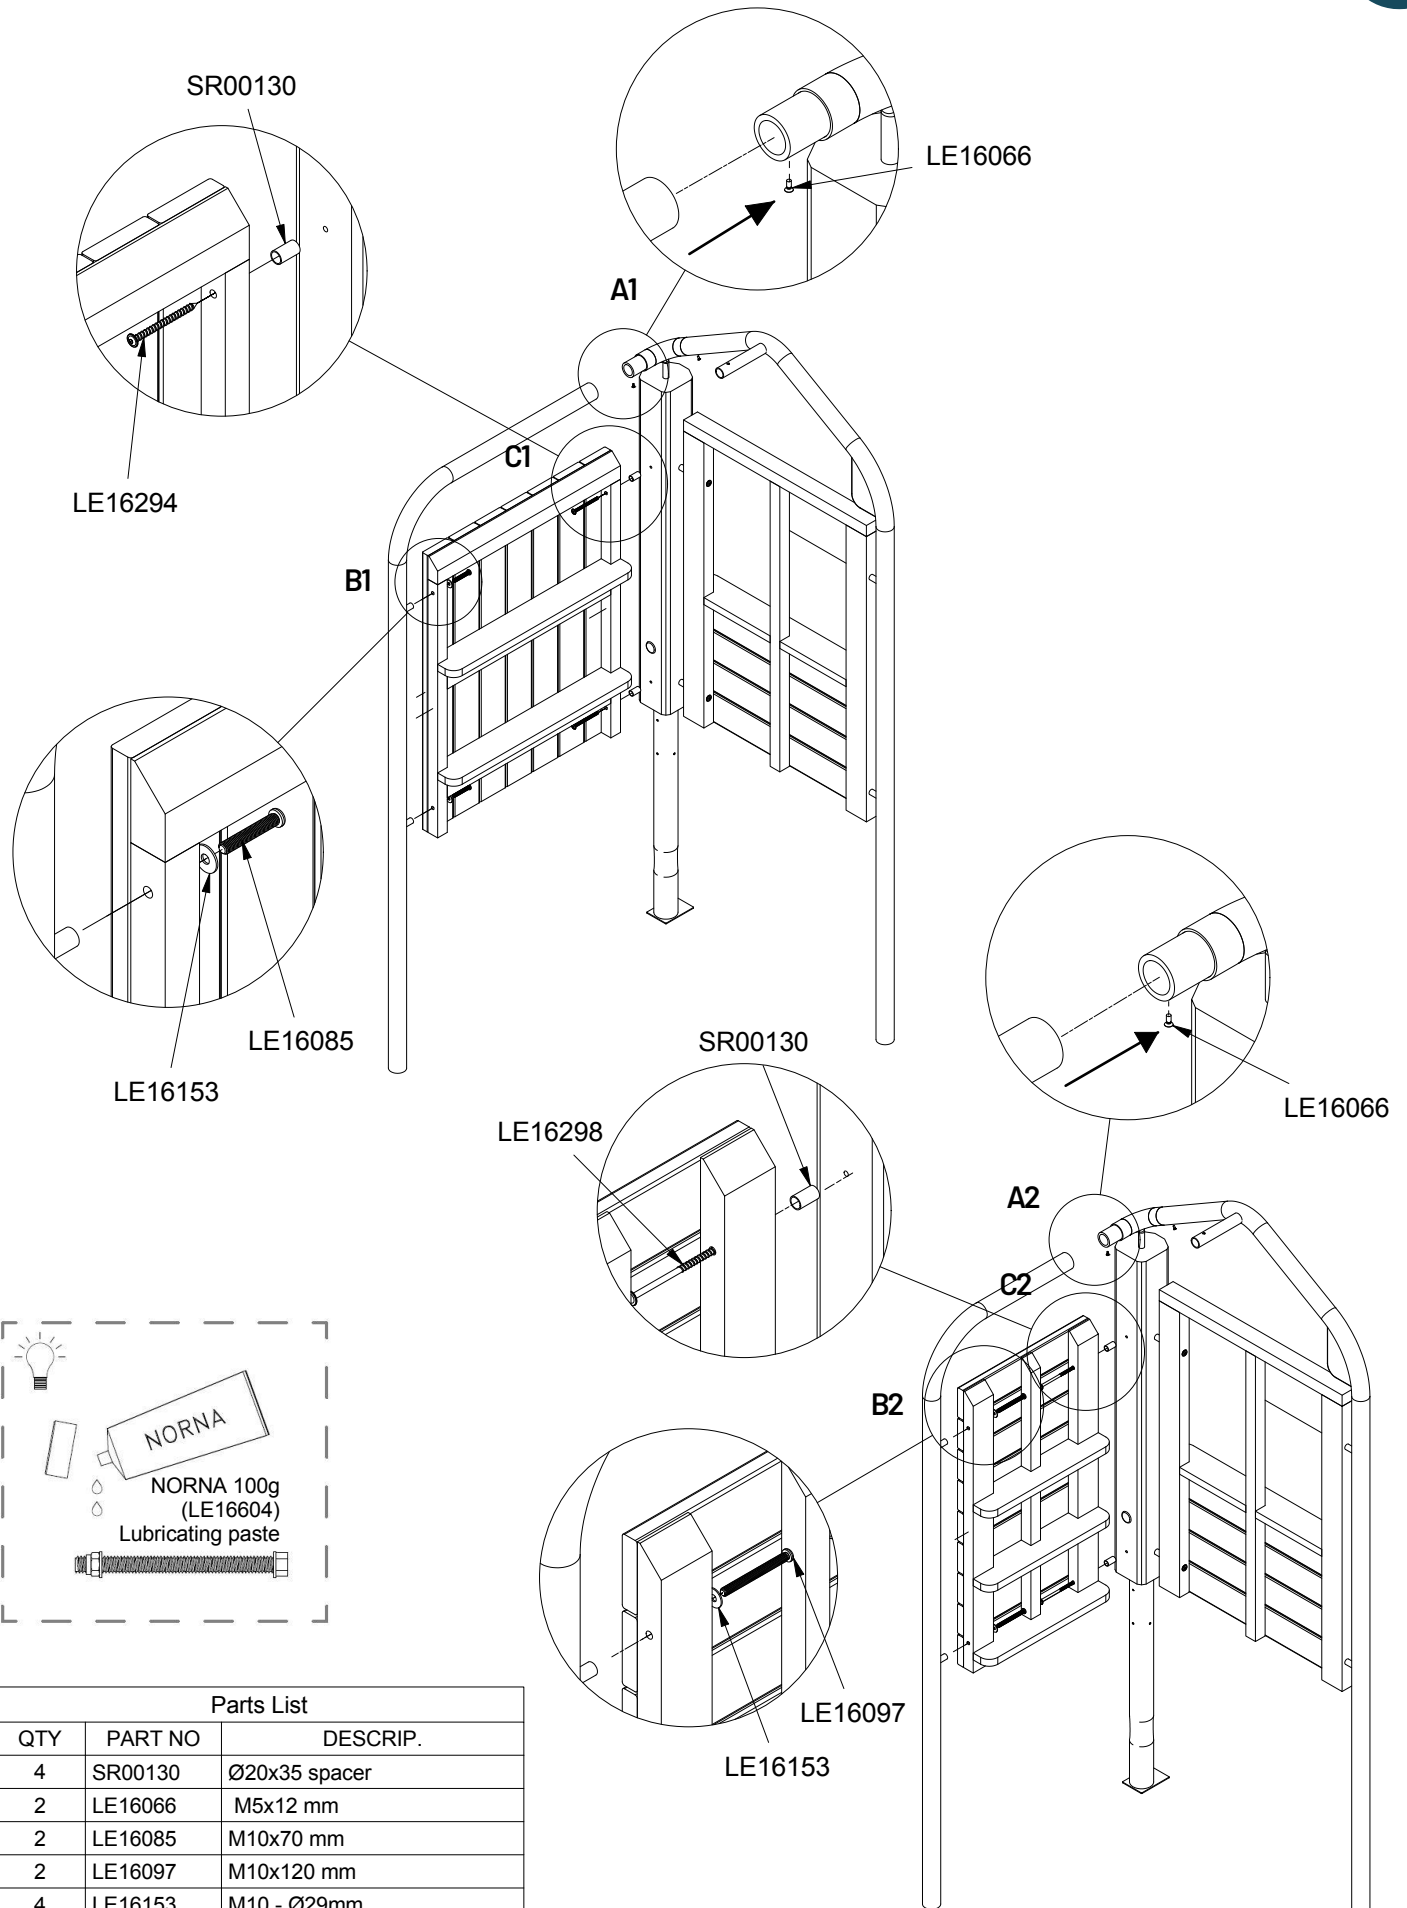

2

5h

18m²

4,7x4,2x1,9 m

~233 kg

~0,22m³

115x262x16 cm

65 kg

Parts List

QTY	PART NO	DESCRIP.
1	D11118	Role play wall, 60x112 cm
1	D11416	Role play wall, 87x112 cm
2	D11417	Role play gable, 90°
1	RS00264	Ø140-160x1400 mm, Robinia
1	SR00036	Ø60 Tube for Role play gable
1	SR00037	Ø60 Tube for Role play gable

Parts List

QTY	PART NO	DESCRIP.
4	SR00130	Ø20x35 spacer
2	LE16066	M5x12 mm
2	LE16085	M10x70 mm
2	LE16097	M10x120 mm
4	LE16153	M10 - Ø29mm
2	LE16294	Ø8x120/80 mm
2	LE16298	Ø8x180/80mm

Parts List

QTY	PART NO	DESCRIP.
4	LE16294	Ø8x120/80 mm
2	LE15901	3x16, PH
1	LE15910	Name tag