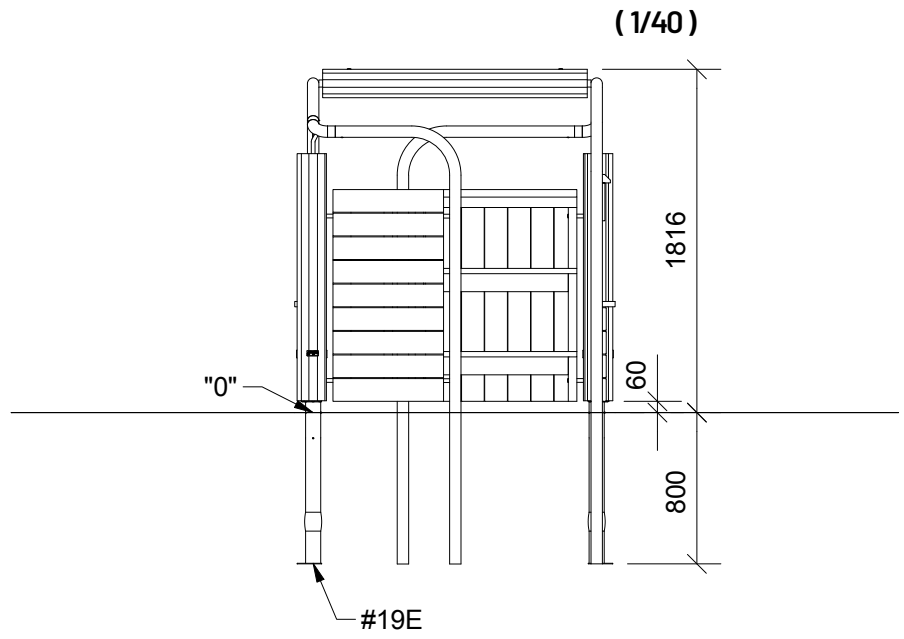

2

5h

18m²

4,7x4,2x1,9 m

~233 kg

~0,22m³

115x262x16 cm

65 kg

Parts List

QTY	PART NO	DESCRIP.
1	D11118	Role play wall, 60x112 cm
1	D11416	Role play wall, 87x112 cm
2	D11417	Role play gable, 90°
1	RS00264	Ø140-160x1400 mm, Robinia
1	SR00036	Ø60 Tube for Role play gable
1	SR00037	Ø60 Tube for Role play gable

Parts List

QTY	PART NO	DESCRIP.
4	SR00130	Ø20x35 spacer
2	LE16066	M5x12 mm
2	LE16085	M10x70 mm
2	LE16097	M10x120 mm
4	LE16153	M10 - Ø29mm
2	LE16294	Ø8x120/80 mm
2	LE16298	Ø8x180/80mm

Parts List

QTY	PART NO	DESCRIP.
4	LE16294	Ø8x120/80 mm
2	LE15901	3x16, PH
1	LE15910	Name tag