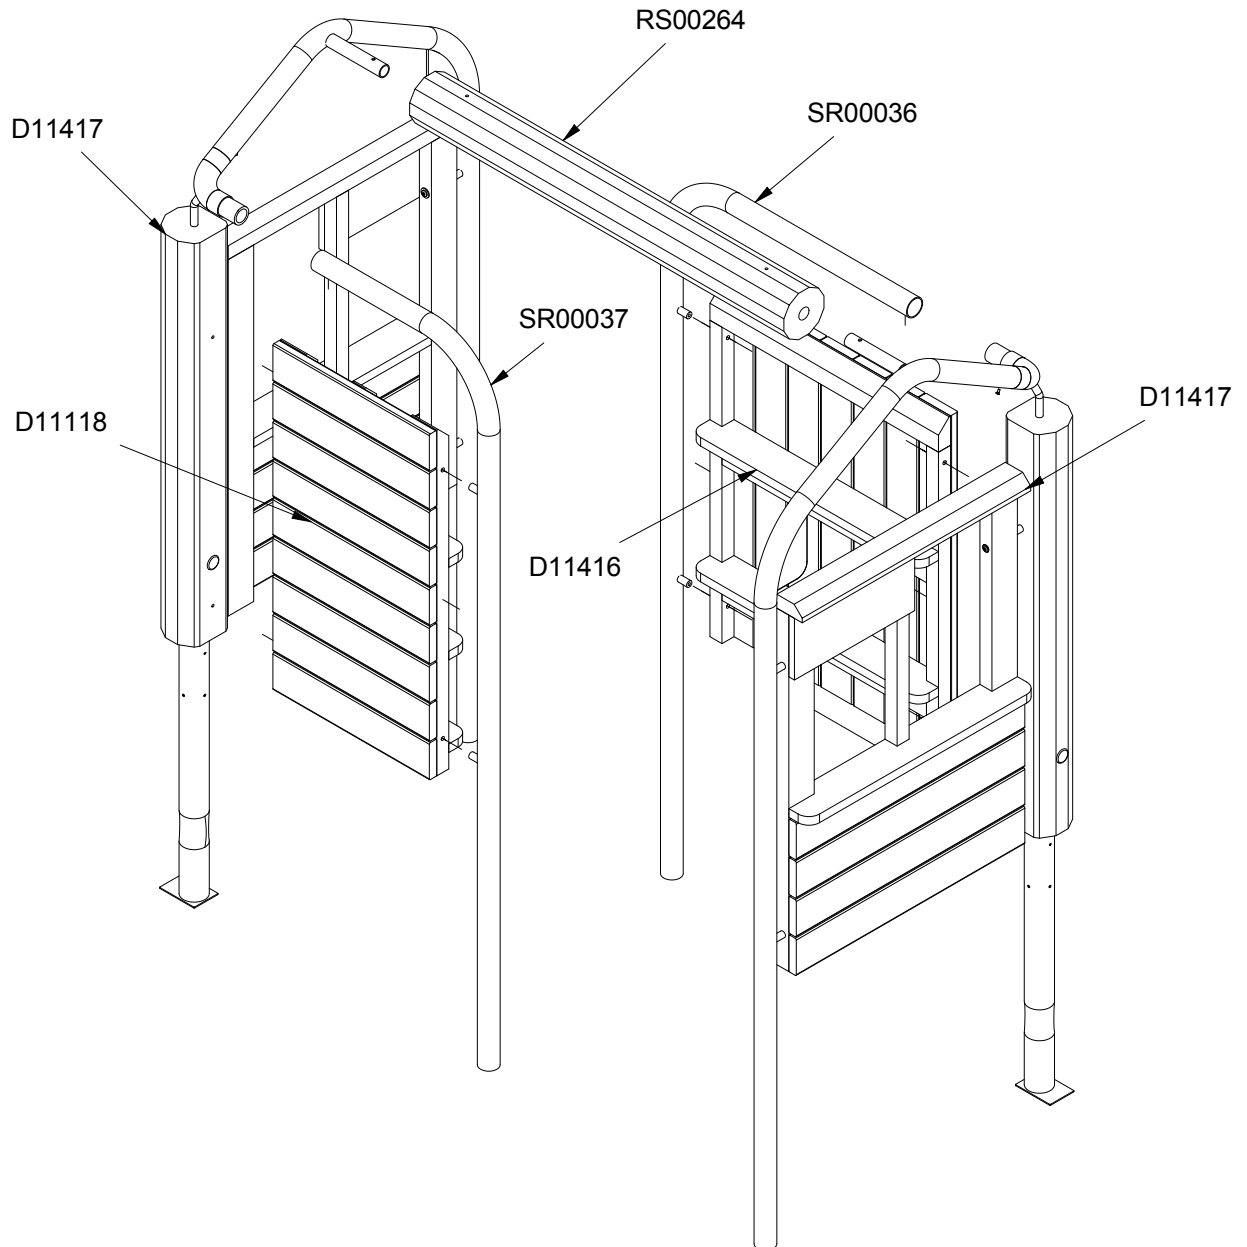

2

5h

18m²

4,7x4,2x1,9 m

~233 kg

~0,22m³

115x262x16 cm

65 kg

Parts List

QTY	PART NO	DESCRIP.
1	D11118	Role play wall, 60x112 cm
1	D11416	Role play wall, 87x112 cm
2	D11417	Role play gable, 90°
1	RS00264	Ø140-160x1400 mm, Robinia
1	SR00036	Ø60 Tube for Role play gable
1	SR00037	Ø60 Tube for Role play gable

Parts List

QTY	PART NO	DESCRIP.
4	SR00130	Ø20x35 spacer
2	LE16066	M5x12 mm
2	LE16085	M10x70 mm
2	LE16097	M10x120 mm
4	LE16153	M10 - Ø29mm
2	LE16294	Ø8x120/80 mm
2	LE16298	Ø8x180/80mm

Parts List

QTY	PART NO	DESCRIP.
4	LE16294	Ø8x120/80 mm
2	LE15901	3x16, PH
1	LE15910	Name tag