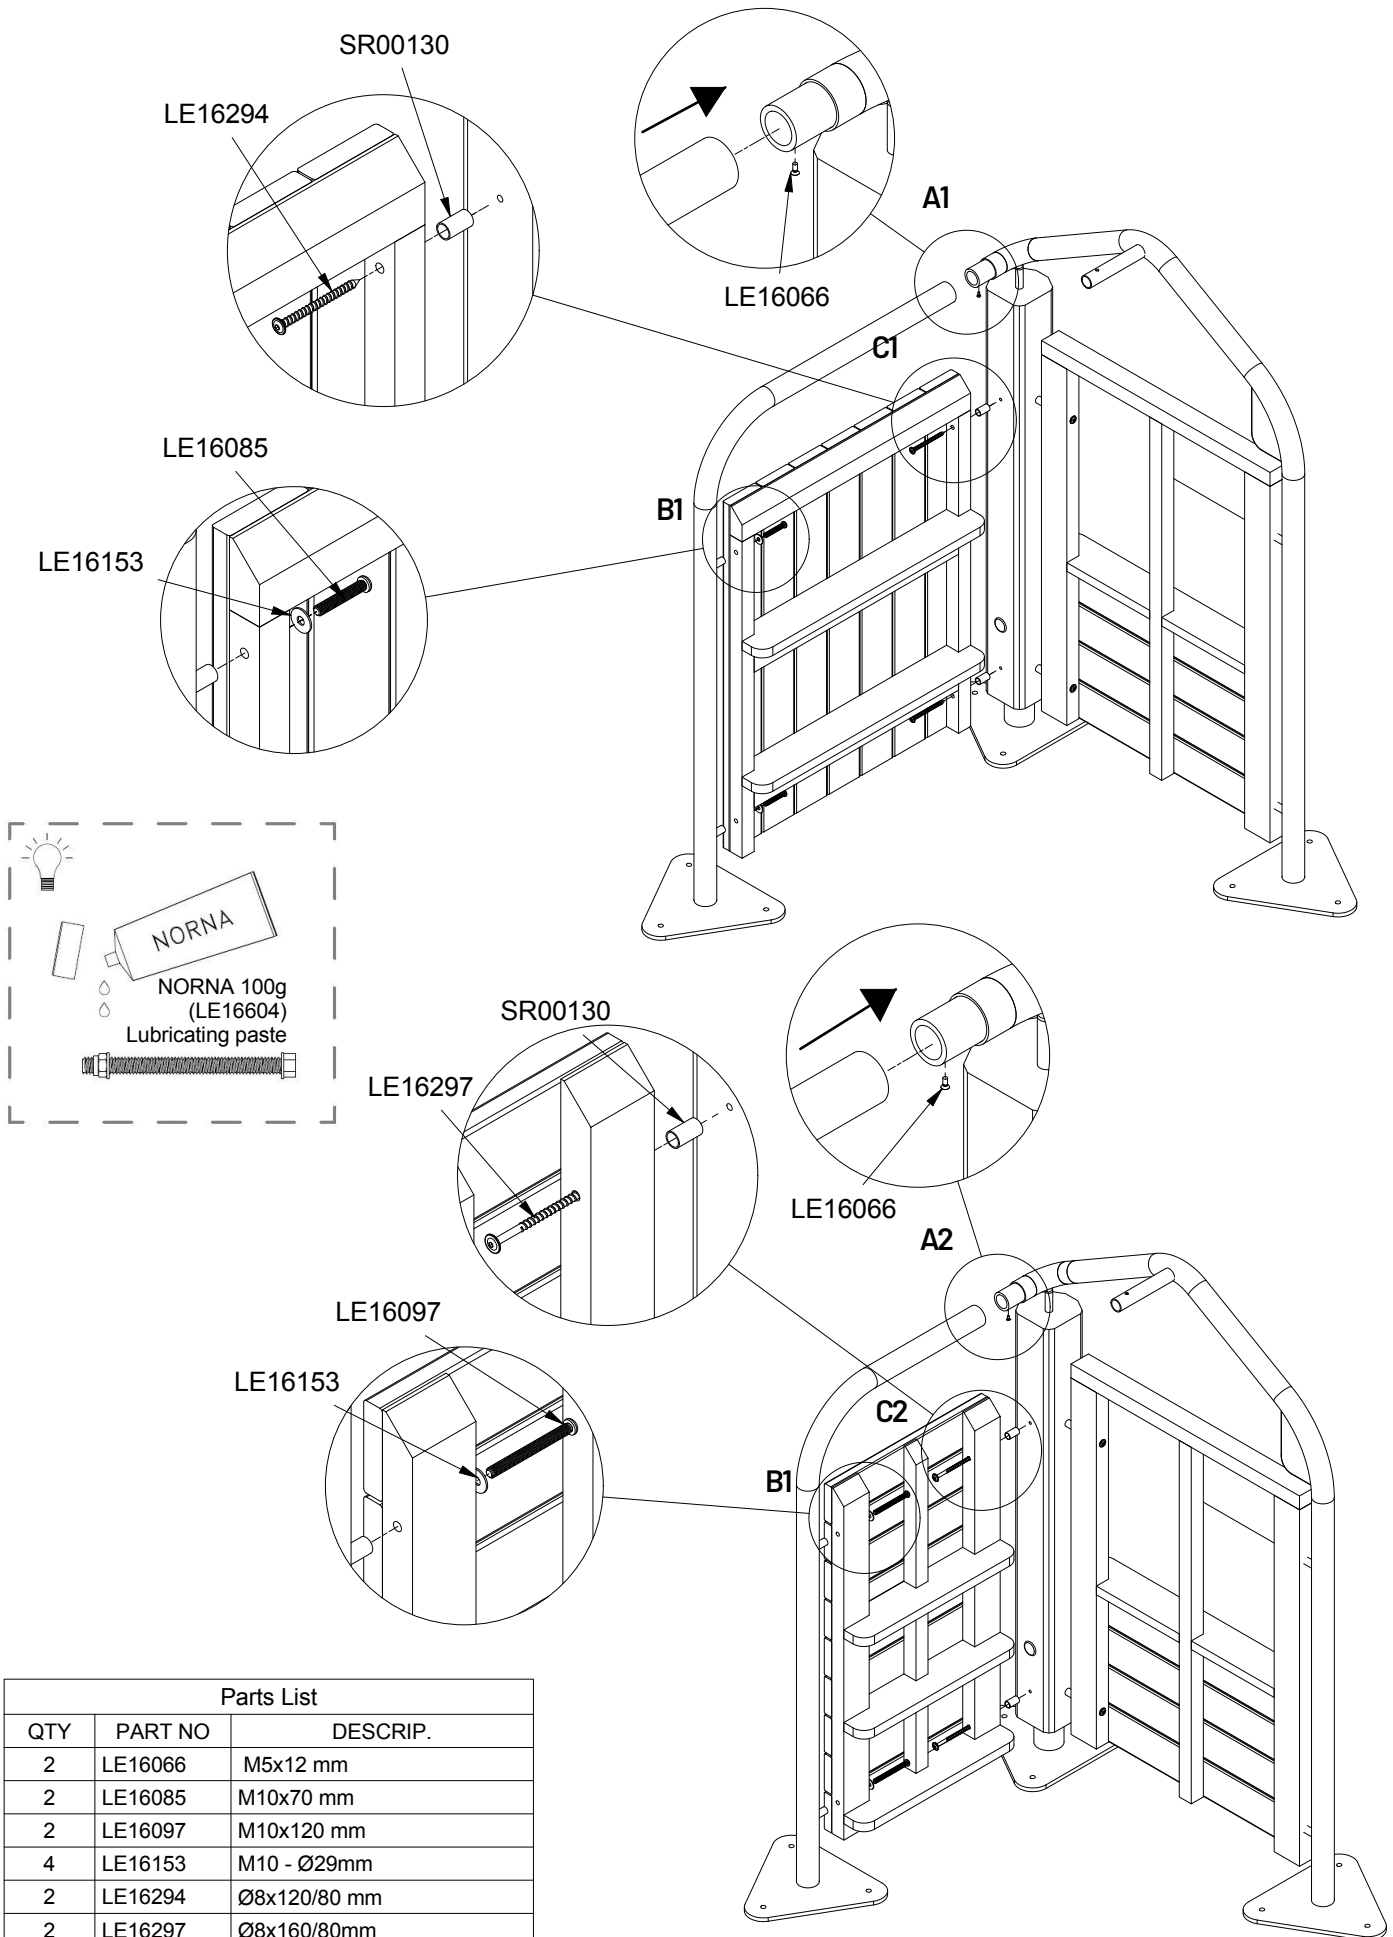

2

5h

18 m²

4,7x4,2x1,9 m

~259 kg

146x182x43 cm

70 kg

Parts List

QTY	PART NO	DESCRIP.
1	D11118	Role play wall, 60x112 cm
1	D11416	Role play wall, 87x112 cm
2	D11419	Role play gable, 90°
1	RS00264	Ø140-160x1400 mm, Robinia
1	SR00039	Ø60 Tube for Role play gable
1	SR00040	Ø60 Tube for Role play gable

Parts List		
QTY	PART NO	DESCRIP.
2	LE16066	M5x12 mm
2	LE16085	M10x70 mm
2	LE16097	M10x120 mm
4	LE16153	M10 - Ø29mm
2	LE16294	Ø8x120/80 mm
2	LE16297	Ø8x160/80mm
4	SR00130	Ø20x35 spacer

Parts List		
QTY	PART NO	DESCRIP.
2	LE15901	3x16, PH
1	LE15910	Name tag
4	LE16294	Ø8x120/80 mm
18	LE16406	10x85 mm