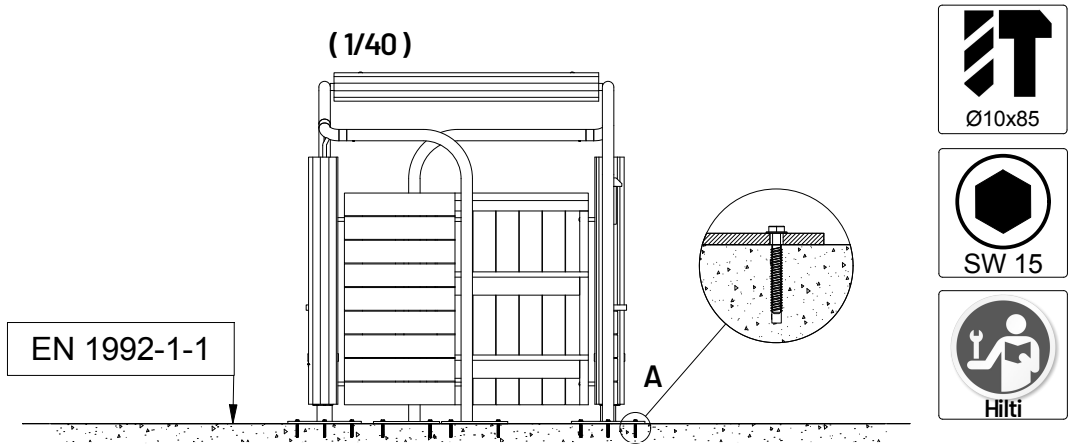

2

5h

18 m²

4,7x4,2x1,9 m

~259 kg

146x182x43 cm

70 kg

Parts List

QTY	PART NO	DESCRIP.
1	D11118	Role play wall, 60x112 cm
1	D11416	Role play wall, 87x112 cm
2	D11419	Role play gable, 90°
1	RS00264	Ø140-160x1400 mm, Robinia
1	SR00039	Ø60 Tube for Role play gable
1	SR00040	Ø60 Tube for Role play gable

Parts List		
QTY	PART NO	DESCRIP.
2	LE16066	M5x12 mm
2	LE16085	M10x70 mm
2	LE16097	M10x120 mm
4	LE16153	M10 - Ø29mm
2	LE16294	Ø8x120/80 mm
2	LE16297	Ø8x160/80mm
4	SR00130	Ø20x35 spacer

Parts List		
QTY	PART NO	DESCRIP.
2	LE15901	3x16, PH
1	LE15910	Name tag
4	LE16294	Ø8x120/80 mm
18	LE16406	10x85 mm