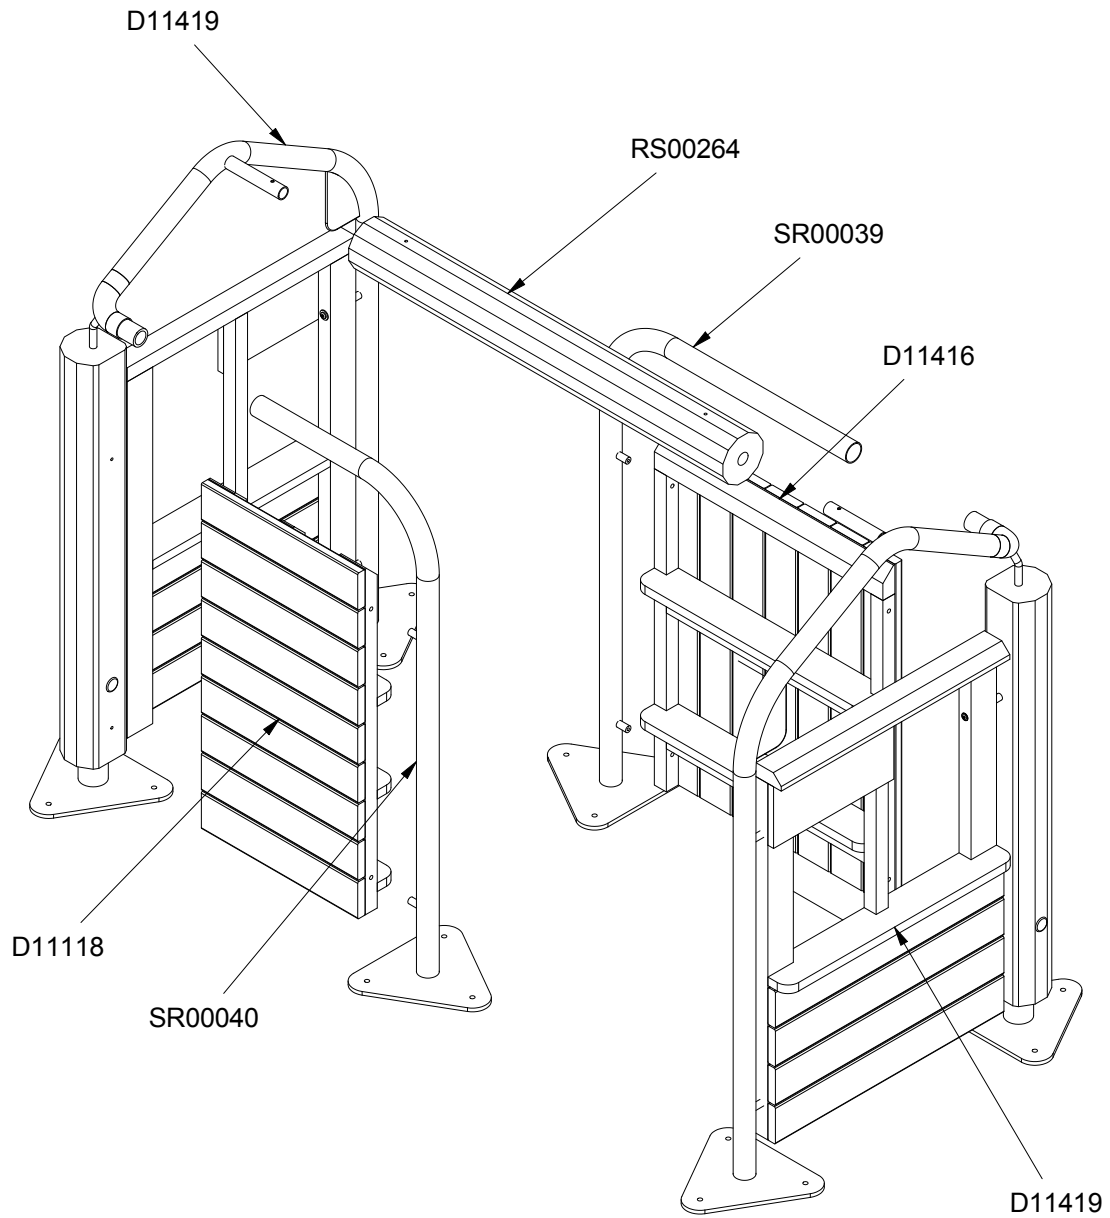

2

5h

18 m²

4,7x4,2x1,9 m

~259 kg

146x182x43 cm

70 kg

Parts List

QTY	PART NO	DESCRIP.
1	D11118	Role play wall, 60x112 cm
1	D11416	Role play wall, 87x112 cm
2	D11419	Role play gable, 90°
1	RS00264	Ø140-160x1400 mm, Robinia
1	SR00039	Ø60 Tube for Role play gable
1	SR00040	Ø60 Tube for Role play gable

Parts List		
QTY	PART NO	DESCRIP.
2	LE16066	M5x12 mm
2	LE16085	M10x70 mm
2	LE16097	M10x120 mm
4	LE16153	M10 - Ø29mm
2	LE16294	Ø8x120/80 mm
2	LE16297	Ø8x160/80mm
4	SR00130	Ø20x35 spacer

Parts List		
QTY	PART NO	DESCRIP.
2	LE15901	3x16, PH
1	LE15910	Name tag
4	LE16294	Ø8x120/80 mm
18	LE16406	10x85 mm