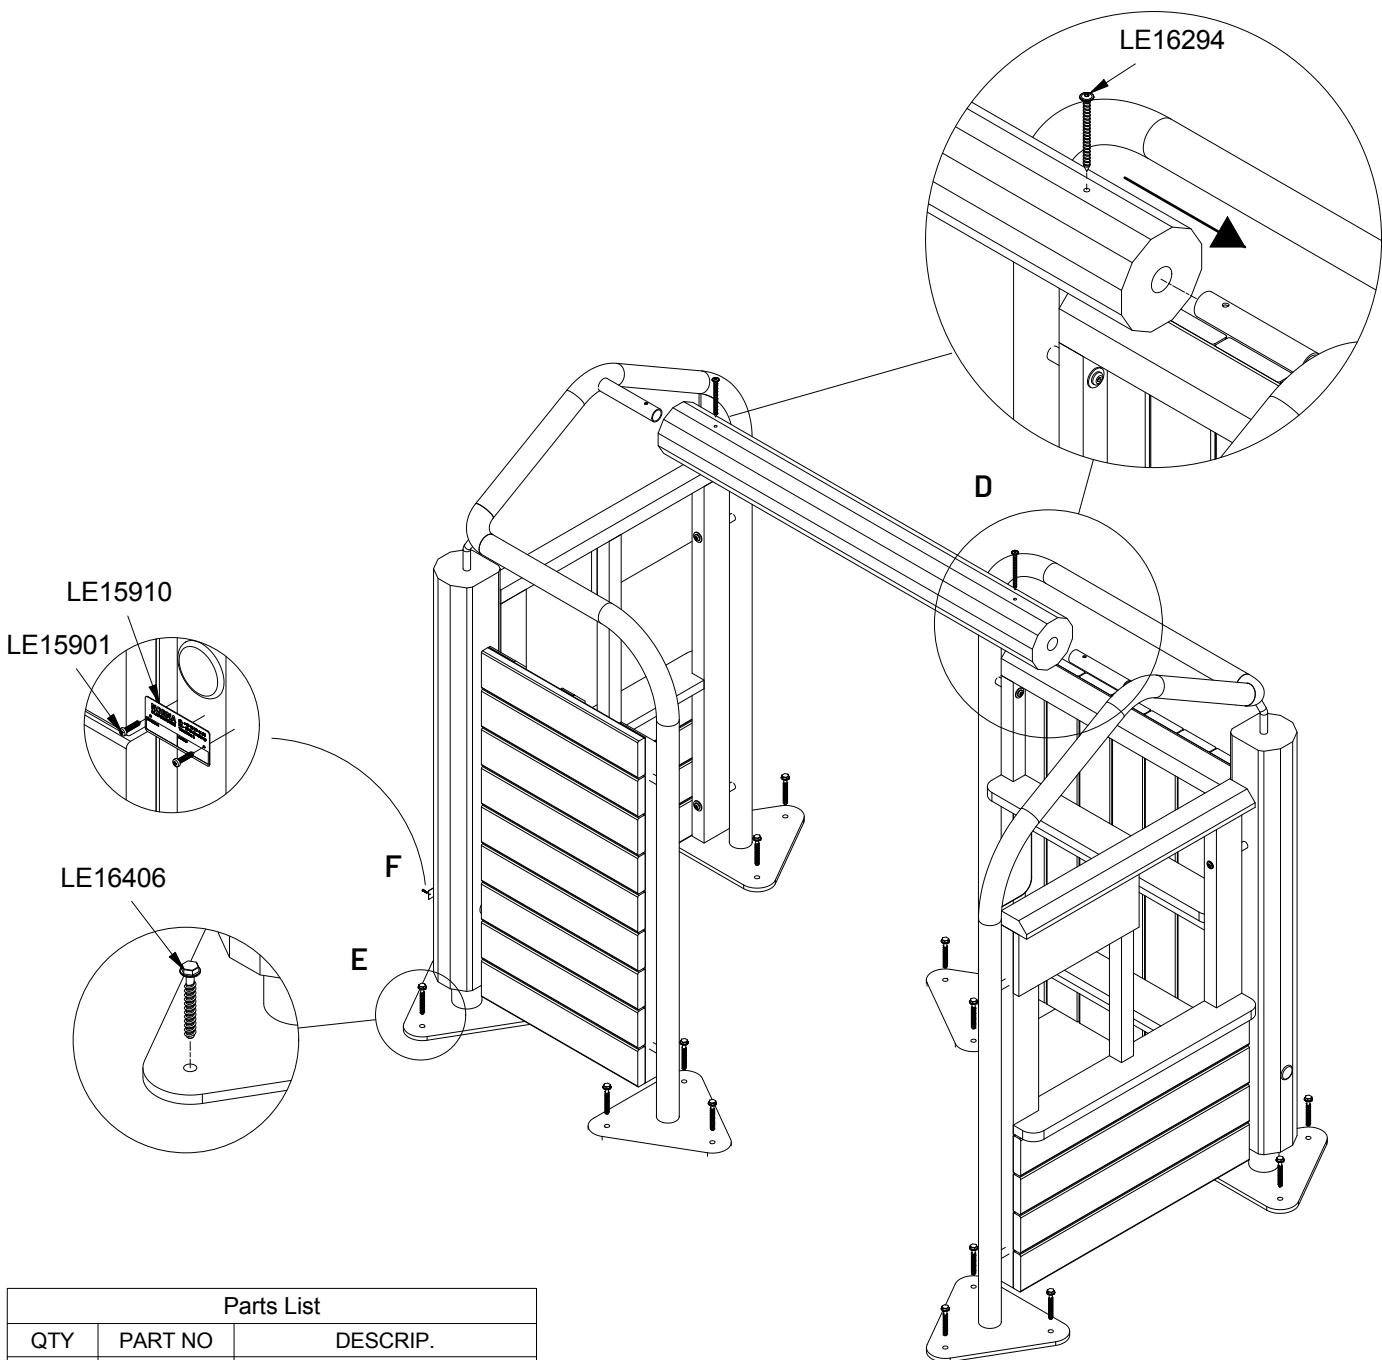

2

5h

18 m²

4,7x4,2x1,9 m

~259 kg

146x182x43 cm

70 kg

Parts List

QTY	PART NO	DESCRIP.
1	D11118	Role play wall, 60x112 cm
1	D11416	Role play wall, 87x112 cm
2	D11419	Role play gable, 90°
1	RS00264	Ø140-160x1400 mm, Robinia
1	SR00039	Ø60 Tube for Role play gable
1	SR00040	Ø60 Tube for Role play gable

Parts List		
QTY	PART NO	DESCRIP.
2	LE16066	M5x12 mm
2	LE16085	M10x70 mm
2	LE16097	M10x120 mm
4	LE16153	M10 - Ø29mm
2	LE16294	Ø8x120/80 mm
2	LE16297	Ø8x160/80mm
4	SR00130	Ø20x35 spacer

Parts List		
QTY	PART NO	DESCRIP.
2	LE15901	3x16, PH
1	LE15910	Name tag
4	LE16294	Ø8x120/80 mm
18	LE16406	10x85 mm