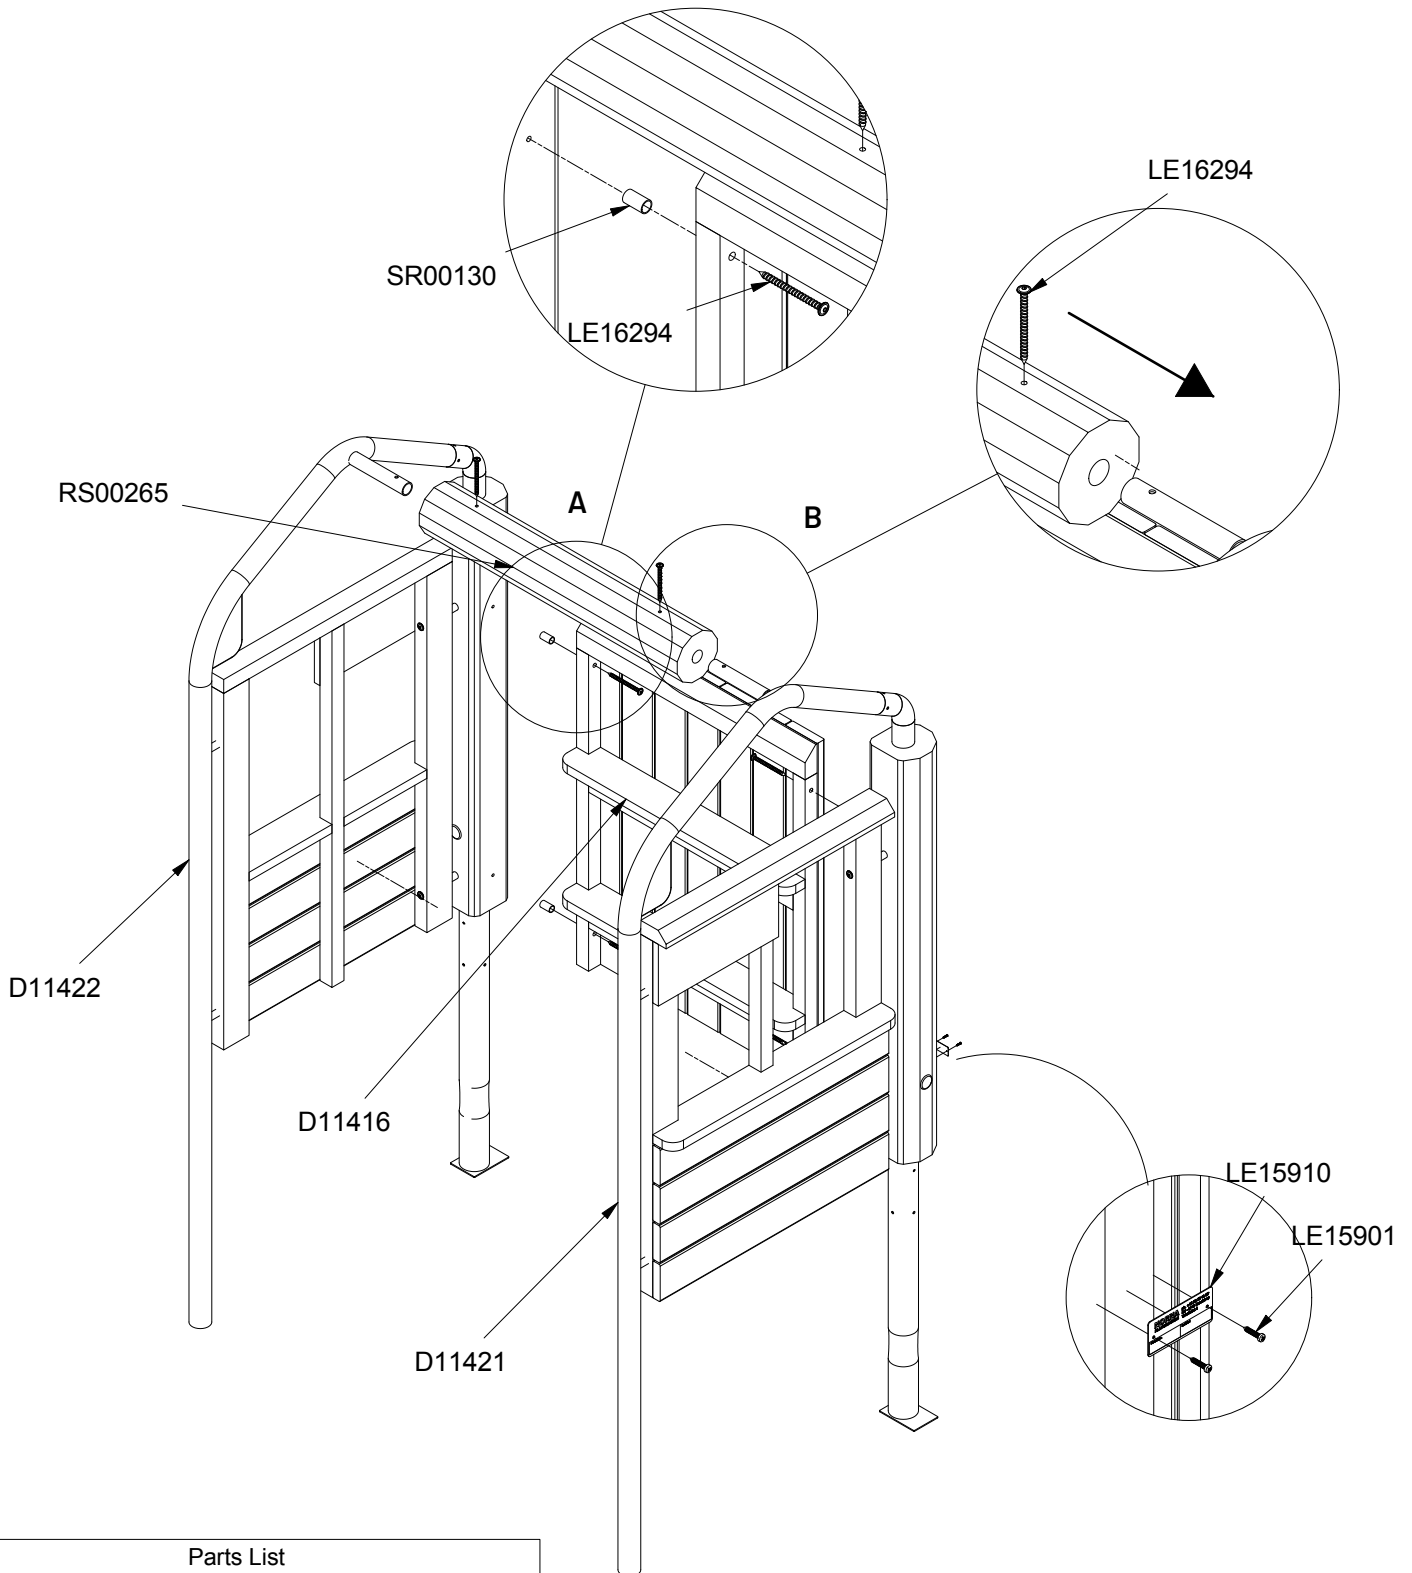

2

5h

16m<sup>2</sup>

4,3x4,2x1,9 m

~179 kg

~0,15m<sup>3</sup>

261x113x33 cm

65 kg

Parts List

QTY	PART NO	DESCRIP.
1	D11416	Role play wall, 87x112 cm
1	D11421	Role play gable, 90°
1	D11422	Role play gable, 90°
2	LE15901	3x16, PH
1	LE15910	Name tag
6	LE16294	Ø8x120/80 mm
1	RS00265	Robinia, Ø140-160x950 mm
4	SR00130	Ø20x35 spacer

(1/40)

(1/30)