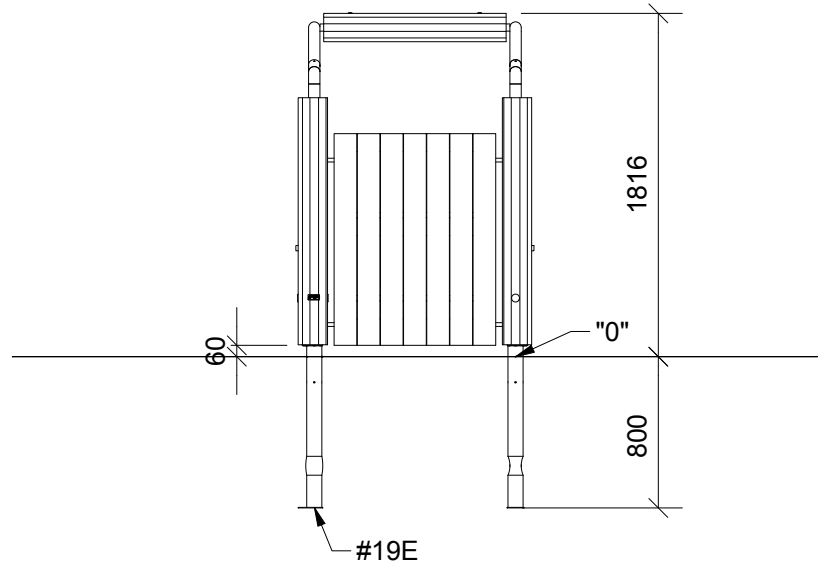

2

5h

16m<sup>2</sup>

4,3x4,2x1,9 m

~179 kg

~0,15m<sup>3</sup>

261x113x33 cm

65 kg

Parts List

QTY	PART NO	DESCRIP.
1	D11416	Role play wall, 87x112 cm
1	D11421	Role play gable, 90°
1	D11422	Role play gable, 90°
2	LE15901	3x16, PH
1	LE15910	Name tag
6	LE16294	Ø8x120/80 mm
1	RS00265	Robinia, Ø140-160x950 mm
4	SR00130	Ø20x35 spacer

(1/40)

(1/30)