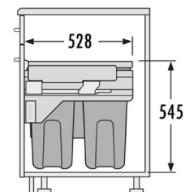

SKETCHES

Marknadsförs i Sverige av

LINFALK
BESLAG & INREDNING

Tel. 013 - 31 40 20
E-post: info@linfalk.se

www.linfalk.se