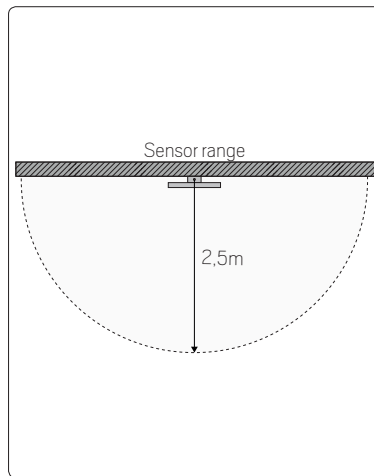

## Sensor information

Ambient light	10LUX/2000LUX (Choice)
Time-delay	5sec, 30sec, 1min, 3mins, 5mins and 8mins
Rated load	50W (inductive) 100W (resistive)
Working Humidity	< 93%RH
Installation Height	1.8m - 2.5m
Detection Moving Speed	0.6-1.5m/s
Detection distance	6m max (<24°C)