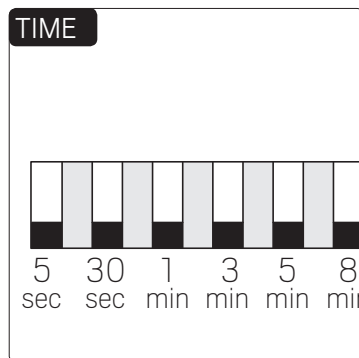

## Sensor information

Ambient light	10LUX/2000LUX (Choice)
Time-delay	5sec, 30sec, 1min, 3mins, 5mins and 8mins
Rated load	50W (inductive) 100W (resistive)
Working Humidity	< 93%RH
Installation Height	1.8m - 2.5m
Detection Moving Speed	0.6-1.5m/s
Detection distance	6m max (<24°C)