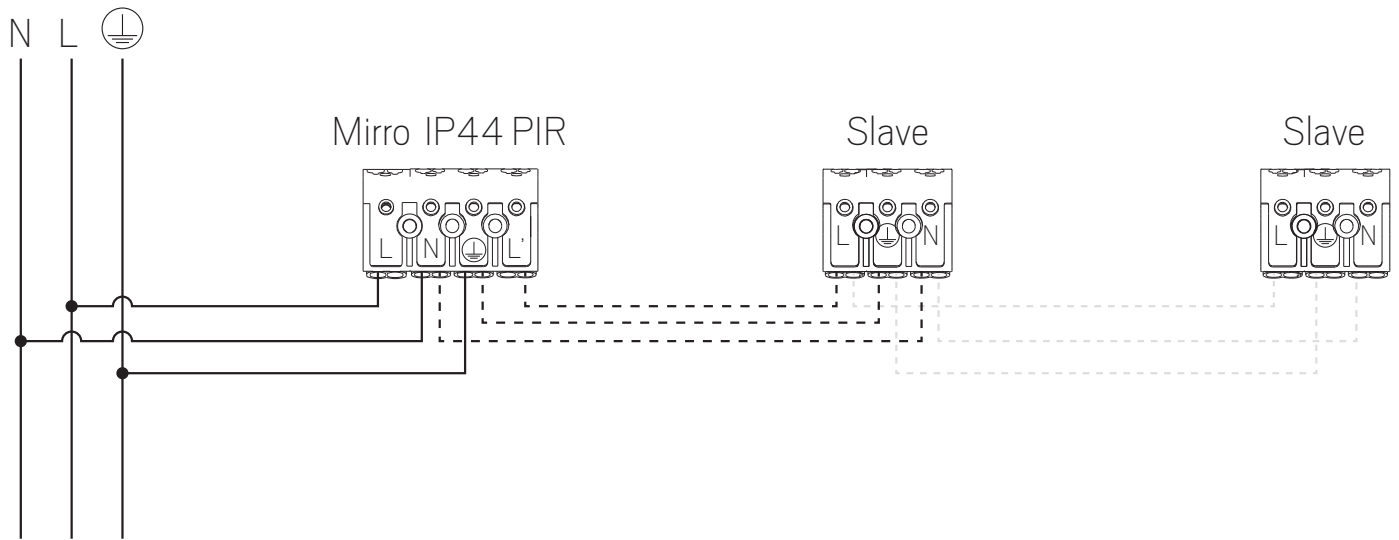

## Sensor information

Ambient light	10LUX/2000LUX (Choice)
Time-delay	5sec, 30sec, 1min, 3mins, 5mins and 8mins
Rated load	50W (inductive) 100W (resistive)
Working Humidity	< 93%RH
Installation Height	1.8m - 2.5m
Detection Moving Speed	0.6-1.5m/s
Detection distance	6m max (<24°C)

## Wiring diagram slave

i