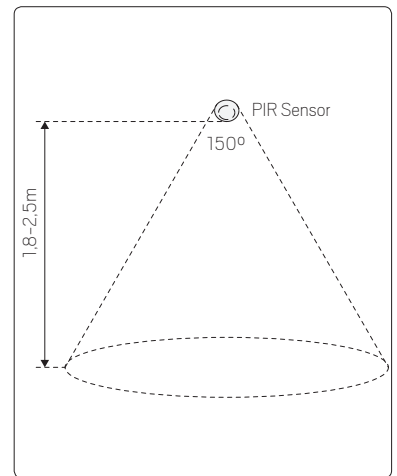

E-nr	Snro	El.nr	GTIN	Name	LED color	Color	Total Effect
75 051 03	42 224 80	32 415 85	7392971136431	Mirro IP44 PIR	3000K	White	11,5W
75 053 00	42 224 96	32 415 49	7392971135816	Mirro IP44 PIR	4000K	White	11,5W

## Sensor information

Ambient light	10LUX/2000LUX (Choice)
Time-delay	5sec, 30sec, 1min, 3mins, 5mins and 8mins
Rated load	50W (inductive) 100W (resistive)
Working Humidity	< 93%RH
Installation Height	1.8m - 2.5m
Detection Moving Speed	0.6-1.5m/s
Detection distance	6m max (<24°C)