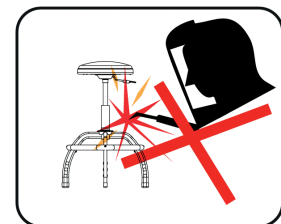

BLE305

BAHCO®

Original Instructions

SNA Europe SAS
(Group Headquarter)
Allée Rosa Luxembourg
95610 Eragny sur Oise
France

Follow the fish! www.bahco.com

BAHCO