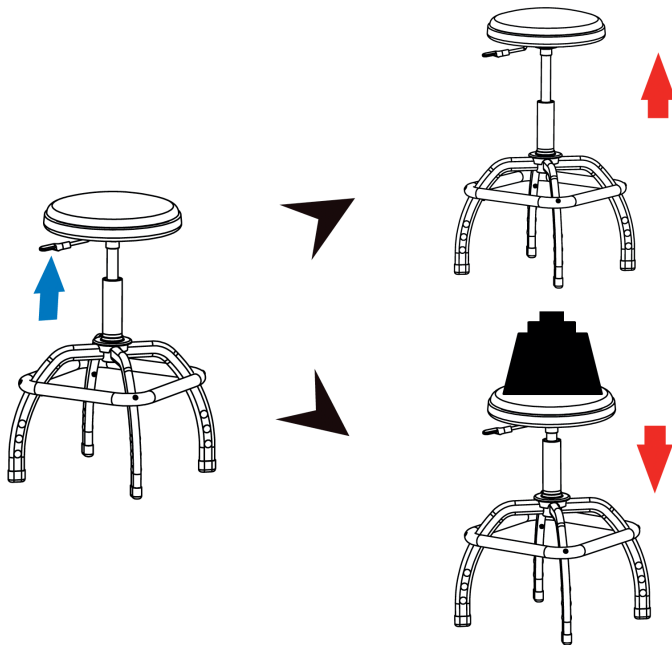

BLE305

BAHCO®

Original Instructions

SNA Europe SAS
(Group Headquarter)
Allée Rosa Luxembourg
95610 Eragny sur Oise
France

Follow the fish! www.bahco.com

BAHCO