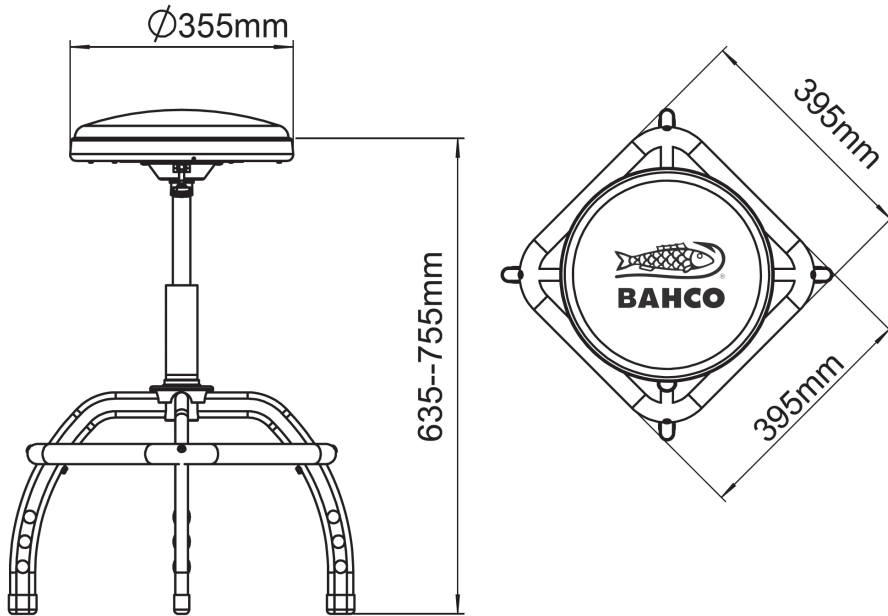

BLE305

BAHCO®

Original Instructions

SNA Europe SAS
(Group Headquarter)
Allée Rosa Luxembourg
95610 Eragny sur Oise
France

Follow the fish! www.bahco.com

BAHCO