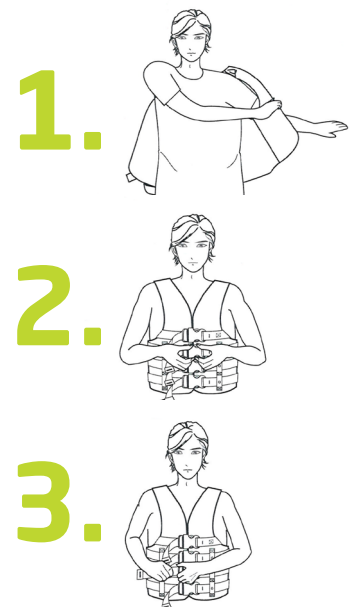

Info sheet buoyancy aid

Buoyancy aid 50 N EN ISO 12402

- Light and comfortable
- Bright yellow color for good visibility
- CE type approved

size	belt code	chest (cm)	weight (kg)	buoyancy
youth	light blue	64 - 74	30 - 40	35N
XS	orange	76 - 84	40 - 50	40N
S	green	84 - 94	50 - 60	40N
M	red	94 - 104	60 - 70	45N
L	navy blue	104 - 114	70+	50N
XL	black	114 - 124	70+	50N
XXL	light grey	124 - 135	70+	50N
XXXL	purple	135 - 145	70+	50N