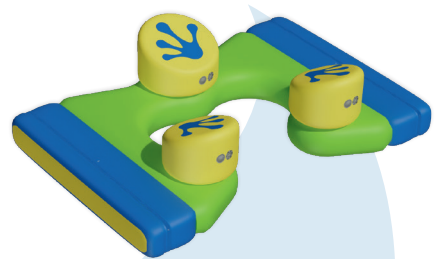

# QuickJump

## Unleash the Ninja Warrior in you!

Activate your fighting spirit and conquer our QuickJump like a true champion! Inspired by the exciting Ninja Warrior courses, our QuickJump offers you an incredible thrill that will put your skills to the test and make your pulse race. Best of all, thanks to the special anti-slip material, you will always maintain the perfect grip to tackle every hurdle with flying colors.

modular

No

item no.

30178

min. water depth

4' 3"  
1,3 m

dimensions  
l x w x h  
9' 10" x 6' 7" x  
2' 3"  
3 x 2 x 0,8 m

user capacity