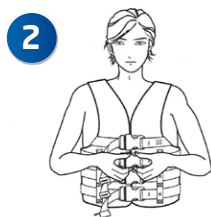

Buoyancy Aid

- light and comfortable
- distinguishable Wibit colours
- CE type approved

Always clean your Buoyancy Aid with fresh water after each use!

SIZE

CHEST (cm)

WEIGHT (kg)

BUOYANCY

SIZE	CHEST (cm)	WEIGHT (kg)	BUOYANCY
Youth	64-74	30 - 40	35N
XS	71-81	40 - 50	40N
S/M	81-101	50 - 70	45N
L/XL	101-132	70+	50N
2XL/3XXL	127-152	70+	50N