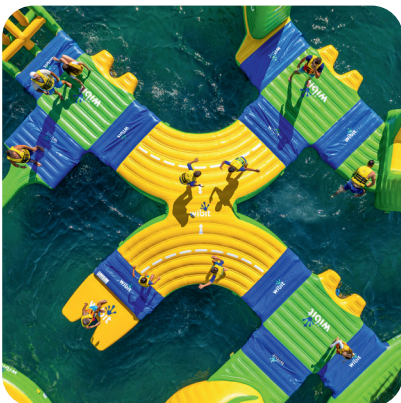

* Estimated (depends on manpower and location)