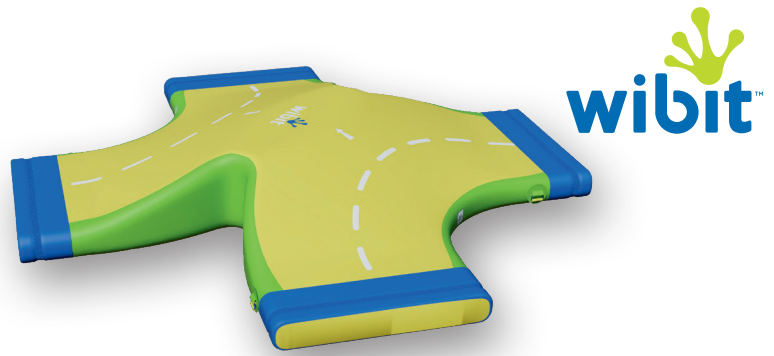

DoubleCurve

Curve into double action

The module in action:

Your guests await a thrilling challenge with two inclined tracks, offering a mix of slippery races and sudden turns. The DoubleCurve features varying track lengths and difficulty levels while challenging guests to stay quick on their feet to avoid falling into the water. The option to switch between lanes adds extra excitement.

Your benefits:

Placed at the heart of your park, the DoubleCurve becomes a standout feature. Its four versatile connection points enable it to be linked with various modules, improving the park's overall flow.

Features:

 No.	 min. water depth	 dimensions l x w x h	 user capacity	 inflation time	 includes
30190	4'5" 1,35 m	19'8" x 19'8" x 2'9" 6 m x 6 m x 0,85 m	6	13 min*	2 x safety flap 4 x connector strap 1 x bungee 2,2 m incl. shackles 2 x anchor rope