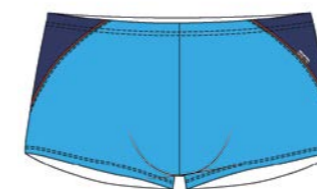

24839 52 (01.08.24)

Innenslip, Innentasche
inner lining, inner pocket
80% PA recycled | 20% EL

5 | 6 | 7 | 8 | 9
mare blu