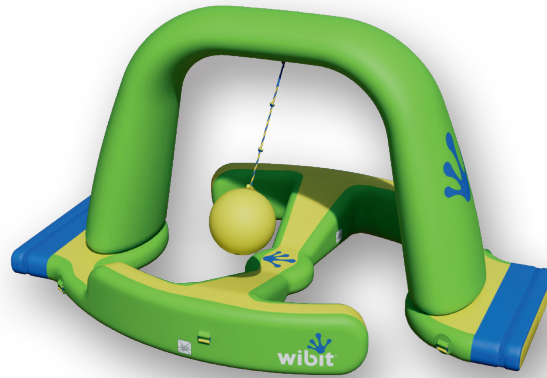

MatchBall

Catch the ball or
take a plunge

The module in action:

Enhance the team dynamic in your park with the MatchBall, inviting guests to a high-energy game on top of the water. It's all about balance – one wrong move, and visitors could be sent splashing by the incoming ball. This unique Wibit experience combines interactive play with an extreme thrill.

Your benefits:

The MatchBall stands out with its eye-catching design and visibility from shore. This module offers an innovative physical challenge that keeps both new and returning visitors engaged. Its seamless integration into your course and adaptability to shallow waters make it a versatile addition to your park.