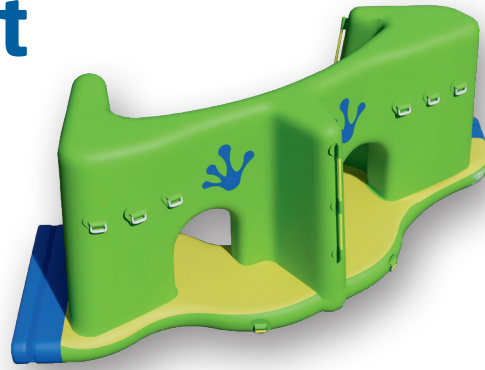

ParcouR-Connect

The multifunctional highlight of your park

The module in action:

The ParcouR-Connect challenges your guests to vault and climb on both sides of the module. By navigating different handles and corner bars, visitors use their entire strength to reach the next platform, exploring various movements and routes in a parkour-inspired experience.

Your benefits:

This module draws attention with its remarkable height and standout design. The ParcouR-Connect offers a unique alternative to the R-Connect, perfect for adding twists and turns to your park. With its adaptable, multi-directional paths, it appeals to a broad audience and offers diverse climbing experiences both inside and out.

Features:

No					
item no.	min. water depth	dimensions l x w x h	user capacity	inflation time	includes
30193	6'9" 2,05 m	18'1" x 14'5" x 7'7" 5,5 m x 4,4 m x 2,3 m	6	16 min*	1 x safety flap 2 x connector strap 3 x bungee 2,2 m incl. shackles