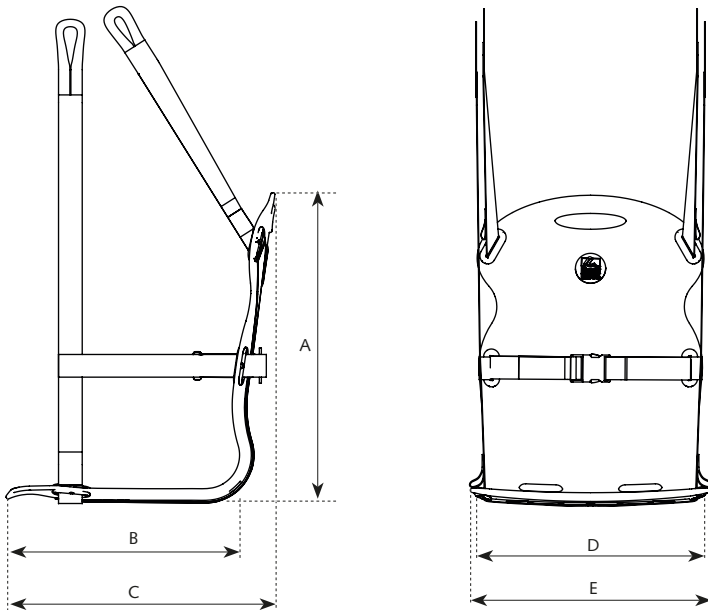

Model 3620

Pool Lift Chair

Comfortably in and out of the water

- Easy to use
- Ergonomic sitting position
- Sturdy plastic design
- Safe, comes standard with a waist band
- Fits in any (shower) wheelchair
- For both children and adults

Lift & Care systems for people with reduced mobility

www.handimove.com

Pool Lift Chair

● Dimensions and specifications

A	600 mm
B	450 mm
C	500 mm
D	450 mm
E	475 mm

Chair	100% PVC
Bands	100% Polyester
Band guides	100% Hostaform
Safety clip	100% stainless steel
Weight	5,5 kg
Expected lifespan	10 years
Maximum load	182 kg